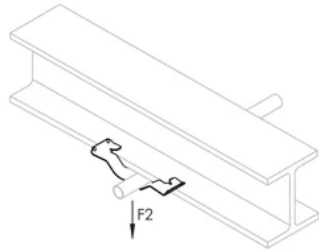

Conduit Size	#10 or #12 Wire	#8 or #9 Wire	3/16" or 1/4" Rod	1/8" - 1/4" Flange	5/16" - 3/8" Flange	7/16" - 1/2" Flange
1/2" EMT	K8	K8	K8	K8	K12	K12
1/2" Rigid	K8	K12	K12	K12	K12	K16
3/4" EMT	K12	K12	K12	K12	K16	K16
3/4" Rigid	K12	K12	K16	K16	K20	K20
1" EMT	-	K16	K16	K16	K20	K20
1" Rigid	-	-	-	K20	K20	K20
1 1/4" EMT	-	K20	K20	K20	-	-

Cable Size	#12 Wire	#8, #9, #10 Wire
14-2 (.433" - .475" OD)	KX	KX
14-3 (.453" - .500" OD)	KX	KX
12-2 (.467" - .510" OD)	KX	KX
12-3 (.489" - .535" OD)	KX	K8

DIAGRAMS

WARNING

nVent products shall be installed and used only as indicated in nVent's product instruction sheets and training materials. Instruction sheets are available at www.nvent.com and from your nVent customer service representative. Improper installation, misuse, misapplication or other failure to completely follow nVent's instructions and warnings may cause product malfunction, property damage, serious bodily injury and death and/or void your warranty.

North America

+1.800.753.9221
Option 1 – Customer Care
Option 2 – Technical Support

Europe

Netherlands:
+31 800-0200135
France:
+33 800 901 793

Europe

Germany:
800 1890272
Other Countries:
+31 13 5835404

APAC

Shanghai:
+ 86 21 2412 1618/19
Sydney:
+61 2 9751 8500