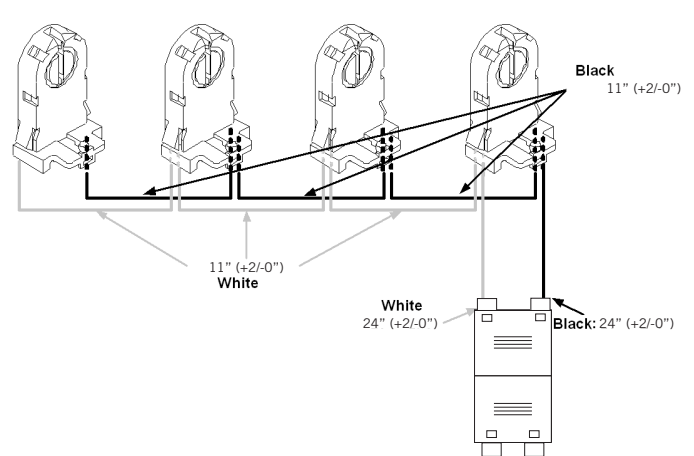

TROFFER APPLICATIONS

CATALOG NUMBER	DESCRIPTION
KT-SOCKET-T8-U-S-2-W	2-Lamp Wiring Harness for LED Tubes; Includes (2) Pre-Wired Standard, Non-Shunted Sockets with Power Quick Disconnect
KT-SOCKET-T8-U-S-3-W	3-Lamp Wiring Harness for LED Tubes; Includes (3) Pre-Wired Standard, Non-Shunted Sockets with Power Quick Disconnect
KT-SOCKET-T8-U-S-4-W	4-Lamp Wiring Harness for LED Tubes; Includes (4) Pre-Wired Standard, Non-Shunted Sockets with Power Quick Disconnect
KT-SOCKET-T8-U-S-6-W	6-Lamp Wiring Harness for LED Tubes; Includes (6) Pre-Wired Standard, Non-Shunted Sockets with Power Quick Disconnect

WIRING DIAGRAMS

----- WIRING HARNESS CONTENTS

WIRING HARNESS

RETROFIT ACCESSORIES

STRIP APPLICATIONS

CATALOG NUMBER	DESCRIPTION
KT-SOCKET-T8-U-T-2-W	2-Lamp Wiring Harness for LED Tubes; Includes (2) Pre-Wired Tall, Non-Shunted Sockets with Power Quick Disconnect
KT-SOCKET-T8-U-T-3-W	3-Lamp Wiring Harness for LED Tubes; Includes (3) Pre-Wired Tall, Non-Shunted Sockets with Power Quick Disconnect
KT-SOCKET-T8-U-T-4-W	4-Lamp Wiring Harness for LED Tubes; Includes (4) Pre-Wired Tall, Non-Shunted Sockets with Power Quick Disconnect
KT-SOCKET-T8-U-T-6-W	6-Lamp Wiring Harness for LED Tubes; Includes (6) Pre-Wired Tall, Non-Shunted Sockets with Power Quick Disconnect

WIRING DIAGRAMS

----- WIRING HARNESS CONTENTS