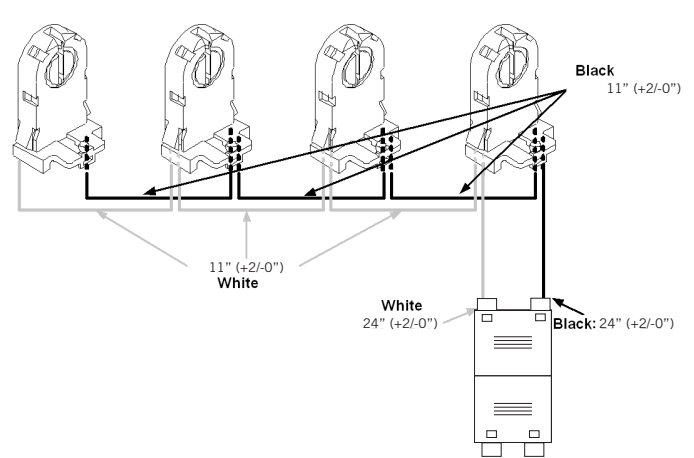

WIRING HARNESS

RETROFIT ACCESSORIES

STRIP APPLICATIONS

CATALOG NUMBER	DESCRIPTION
KT-SOCKET-T8-U-T-2-W	2-Lamp Wiring Harness for LED Tubes; Includes (2) Pre-Wired Tall, Non-Shunted Sockets with Power Quick Disconnect
KT-SOCKET-T8-U-T-3-W	3-Lamp Wiring Harness for LED Tubes; Includes (3) Pre-Wired Tall, Non-Shunted Sockets with Power Quick Disconnect
KT-SOCKET-T8-U-T-4-W	4-Lamp Wiring Harness for LED Tubes; Includes (4) Pre-Wired Tall, Non-Shunted Sockets with Power Quick Disconnect
KT-SOCKET-T8-U-T-6-W	6-Lamp Wiring Harness for LED Tubes; Includes (6) Pre-Wired Tall, Non-Shunted Sockets with Power Quick Disconnect

TROFFER APPLICATIONS

CATALOG NUMBER	DESCRIPTION
KT-SOCKET-T8-U-S-2-W	2-Lamp Wiring Harness for LED Tubes; Includes (2) Pre-Wired Standard, Non-Shunted Sockets with Power Quick Disconnect
KT-SOCKET-T8-U-S-3-W	3-Lamp Wiring Harness for LED Tubes; Includes (3) Pre-Wired Standard, Non-Shunted Sockets with Power Quick Disconnect
KT-SOCKET-T8-U-S-4-W	4-Lamp Wiring Harness for LED Tubes; Includes (4) Pre-Wired Standard, Non-Shunted Sockets with Power Quick Disconnect
KT-SOCKET-T8-U-S-6-W	6-Lamp Wiring Harness for LED Tubes; Includes (6) Pre-Wired Standard, Non-Shunted Sockets with Power Quick Disconnect

WIRING DIAGRAMS

----- WIRING HARNESS CONTENTS

WIRING HARNESS

RETROFIT ACCESSORIES

STRIP APPLICATIONS

CATALOG NUMBER	DESCRIPTION
KT-SOCKET-T8-U-T-2-W	2-Lamp Wiring Harness for LED Tubes; Includes (2) Pre-Wired Tall, Non-Shunted Sockets with Power Quick Disconnect
KT-SOCKET-T8-U-T-3-W	3-Lamp Wiring Harness for LED Tubes; Includes (3) Pre-Wired Tall, Non-Shunted Sockets with Power Quick Disconnect
KT-SOCKET-T8-U-T-4-W	4-Lamp Wiring Harness for LED Tubes; Includes (4) Pre-Wired Tall, Non-Shunted Sockets with Power Quick Disconnect
KT-SOCKET-T8-U-T-6-W	6-Lamp Wiring Harness for LED Tubes; Includes (6) Pre-Wired Tall, Non-Shunted Sockets with Power Quick Disconnect