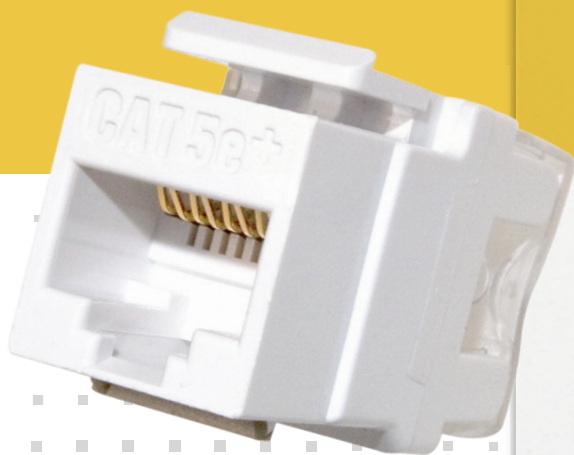

WALL PLATES, INSERTS & ENCLOSURES GUIDE

designed to be better.™