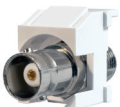

WP3451-WH

WP3425-WH

WP3550-WH

WP3560-WH

* Available in white, light almond, and blue in packs of 50

PART NO.	DESCRIPTION
WP3475-XX	Cat 5e Quick Connect RJ45 Keystone Connector Colors: BE, BK, BR, GY, GN, IV, LA, OR, RE, WH, YE
	... CAN BE USED WITH THE LABOR SAVING PUNCH & GO TOOL.
WP3476-XX	Cat 6 Quick Connect RJ45 Keystone Connector Colors: BE, BK, BR, GY, IV, LA, OR, RE, WH
WP346A-XX	Cat 6a Quick Connect RJ45 Keystone Insert Colors: BE, BK, BR, GY, GN, IV, LA, OR, RE, WH, YE
WP3450-XX (KS58ABxx) [†]	Cat 5e RJ45 Keystone Connector Colors: BE (BL), BK, BR, GY (GRY), IV (I), LA, OR, RE (RED), WH (WH)
WP3460-XX (KS68ABxx) [†]	Cat 6 RJ45 Keystone Connector Colors: BE (BL), BK, BR, GY (GRY), IV (I), LA, OR, RE (RED), WH (WH)
WP3458-XX	Cat 5e Keyed RJ45 Keystone Connector Colors: BK, BR, IV, LA, WH
WP3451-XX (KS888xx)	Cat 5e RJ45 Keystone Coupler Colors: BK, WH (W)
WP3425-XX (KS6Uxx) [†]	RJ25 6P6C Keystone Connector Colors: BK, BR, IV (I), LA, WH (W)
WP3550-XX	Snap & Go Cat 5e Keystone Connector Colors: BE, BK, BR, GY, IV, LA, OR, RE, WH
WP3560-XX	Snap & Go Cat 6 Keystone Connector Colors: BE, BK, BR, GY, IV, LA, OR, RE, WH

VIDEO INSERTS

WP3479-WH*

WP3480-WH

WP3481-WH*

WP3482-WH

WP1234-WH

WP3455-WH

KSBNCW