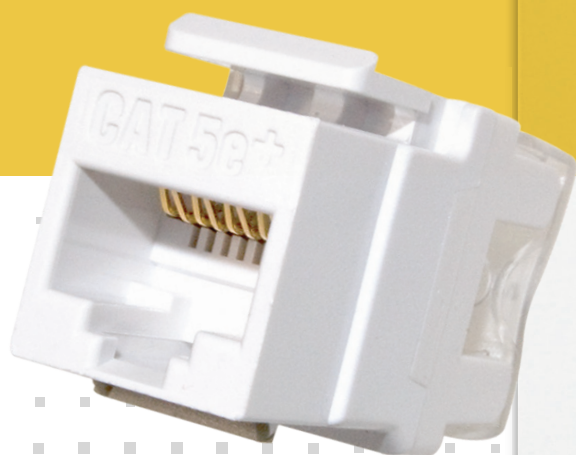

WALL PLATES, INSERTS & ENCLOSURES GUIDE

designed to be better.™