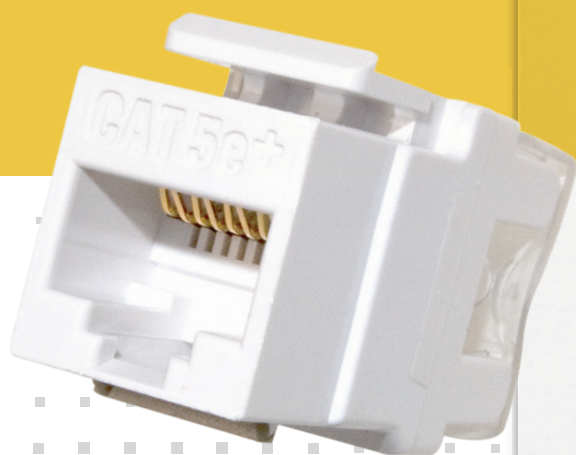

KSSVW

*Available in packs of 50.

PART NO.	DESCRIPTION
WP3479-XX	Non-Recessed Coax Keystone F-Connector (1 GHz) 50 Count Bulk Pack in WH or LA (WP3479-XX-50)
WP3480-XX	Recessed Gold F-Connector (3GHz)
WP3481-XX (KSFFxx)	Recessed Nickle F-Connector (3GHz) 50 Count Bulk Pack in WH (WP3481-WH-50)
WP3482-XX (KSFFSTxx)	Recessed Self-Terminating Keystone F-Connector (1 GHz)
WP1234-XX	HDMI Keystone Insert/Coupler
WP3455-XX (KSBL10xx) [†]	Blank Keystone Insert Colors: BK, BR, IV (I), LA, WH (W)
KSBNCxx	Keystone BNC-to-BNC Connector
KSSVxx	Keystone S-Video-to-110 Termination Colors: I, LA, W

COLOR OPTIONS

WALL PLATES, INSERTS & ENCLOSURES GUIDE

designed to be better.™

 **legrand**®

WALLPLATES & INSERTS

Our line of Keystone wall plates and Cat 5e, Cat6, Cat6a, F-Connectors, speaker binding posts and RCA inserts provide flexible setup options at any location.