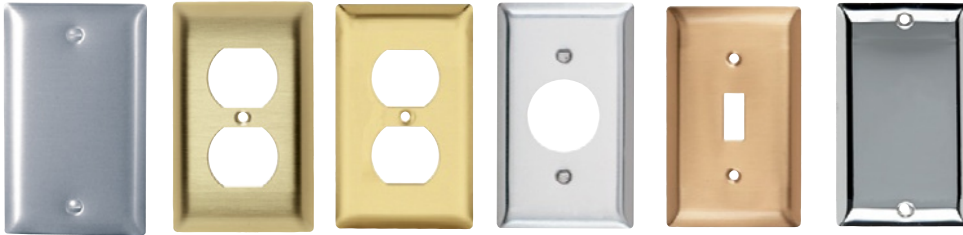

WITHOUT LABEL WINDOWS	AVAILABLE COLORS	DESCRIPTION	WITH LABEL WINDOWS	AVAILABLE COLORS
KTPD1_	I, LA, W, BK, BR	1-Port Keystone Wall Plate	KTPDL1_	I, LA, W
KTPD2_	I, LA, W, BK, BR	2-Port Keystone Wall Plate	KTPDL2_	I, LA, W
KTPD3_	I, LA, W, BK, BR	3-Port Keystone Wall Plate	KTPDL3_	I, LA, W
KTPD4_	I, LA, W, BK, BR	4-Port Keystone Wall Plate	KTPDL4_	I, LA, W
KTPD6_	I, LA, W, BK, BR	6-Port Keystone Wall Plate	KTPDL6_	I, LA, W
KS226_	I, LA, W, BK, BR	2-Port Keystone Decorator Frame		
KS326_	I, LA, W, BK, BR	3-Port Keystone Decorator Frame		
KS426_	I, LA, W, BK, BR	4-Port Keystone Decorator Frame		

Replace _ in Catalog Number to designate color.

All devices listed on this page conform to NEMA WD-1 and WD-6.

DEVICES & WALL PLATES

Color Selection Chart

Devices & Plastic Wall Plate Colors

Ivory Light Almond White Green Antique Brass Dark Bronze Nickel

Black Blue Brown Gray Orange Red

See specific device and wall plate catalog charts for particular color availabilities.

Metal Wall Plates

Metal Finish

Aluminum Brass (Brushed) Polished Brass Stainless Steel Brushed Bronze Chrome