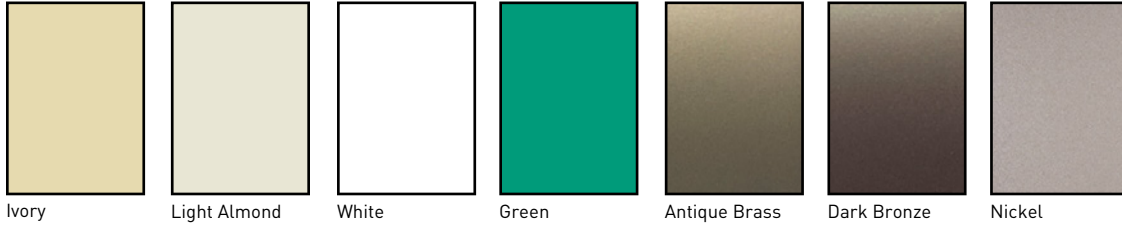

Replace _ in Catalog Number with Keystone Color Code to designate color.

Color Codes for Keystone Products

**Each sold as a package of 10.

TradeMaster® Keystone Wall Plates & Decorator Frames

Virtually unbreakable TradeMaster® Keystone Wall Plates provide better coverage with an extra 3/16" width and height than standard wall plates to reduce time-consuming drywall rework. Available with label windows to help make identification easy.

WITHOUT LABEL WINDOWS	AVAILABLE COLORS	DESCRIPTION	WITH LABEL WINDOWS	AVAILABLE COLORS
KTPD1_	I, LA, W, BK, BR	1-Port Keystone Wall Plate	KTPDL1_	I, LA, W
KTPD2_	I, LA, W, BK, BR	2-Port Keystone Wall Plate	KTPDL2_	I, LA, W
KTPD3_	I, LA, W, BK, BR	3-Port Keystone Wall Plate	KTPDL3_	I, LA, W
KTPD4_	I, LA, W, BK, BR	4-Port Keystone Wall Plate	KTPDL4_	I, LA, W
KTPD6_	I, LA, W, BK, BR	6-Port Keystone Wall Plate	KTPDL6_	I, LA, W
KS226_	I, LA, W, BK, BR	2-Port Keystone Decorator Frame		
KS326_	I, LA, W, BK, BR	3-Port Keystone Decorator Frame		
KS426_	I, LA, W, BK, BR	4-Port Keystone Decorator Frame		

Replace _ in Catalog Number to designate color.

All devices listed on this page conform to NEMA WD-1 and WD-6.

DEVICES & WALL PLATES

Color Selection Chart

Devices & Plastic Wall Plate Colors

Ivory Light Almond White Green Antique Brass Dark Bronze Nickel