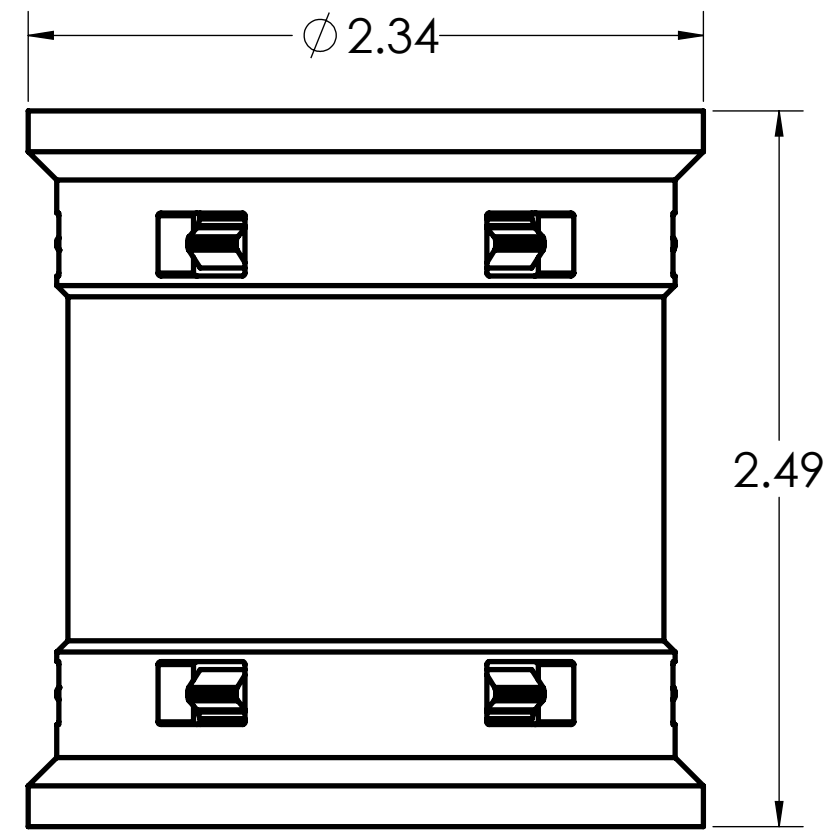

DIMENSIONS SHOWN ARE FOR REFERENCE AND ARE SUBJECT TO CHANGE WITHOUT NOTICE		
<b>IPEX Technologies Inc.</b>		
PART DESCRIPTION KC30 1 1/2" PVC COUPLING PUSH FIT GREY KWIKON		
PRODUCT CODE: 189671	UNIT: INCHES UNLESS DUAL DIMENSION: INCH [METRIC]	SCALE: NTS
DRAWN:	J.C.	