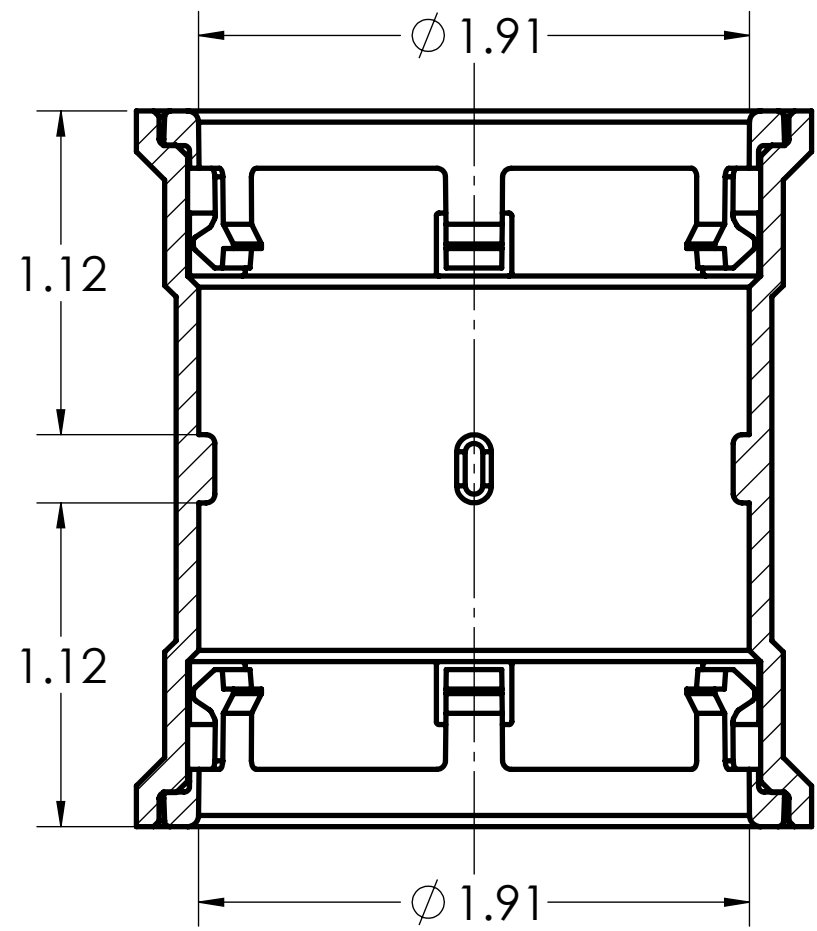

DIMENSIONS SHOWN ARE FOR REFERENCE AND ARE SUBJECT TO CHANGE WITHOUT NOTICE		
<b>IPEX Technologies Inc.</b>		
PART DESCRIPTION KC30 1 1/2" PVC COUPLING PUSH FIT GREY KWIKON		
PRODUCT CODE: 189671	UNIT: INCHES UNLESS DUAL DIMENSION: INCH [METRIC]	SCALE: NTS
DRAWN:	J.C.	