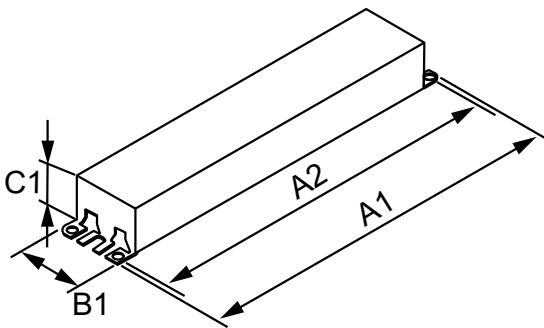

Mechanical and Housing

Housing Material	Metal
Housing	BL2
Housing Dimensions	14.31" x 3.19" x 2.63"

Approval and Application

EMC Immunity Standard	FCC Non-Consumer
Approbation Marks	CSA certificate UL certificate RoHS Compliant
Sound Rating	A
UL Recognized	No

Product Data

Order product name	SIGNPRO MAG ISB043214EI
EAN/UPC - Product	781087135785
Order code	ISB043214EI
Numerator - Quantity Per Pack	1
Numerator - Packs per outer box	1
Material Nr. (12NC)	913701262301
Net Weight (Piece)	4.513 kg

Dimensional drawing

ELE SIGN BAL (1-4) T12HO 4-32FT 120-277V

Product	A1	A2	B1	C1
SIGNPRO MAG ISB043214EI	14.31 in	13.75 in	3.19 in	2.63 in