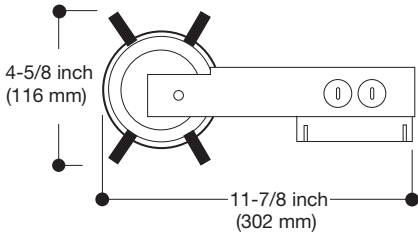

DESCRIPTION

The H99RTAT is a small aperture Non-IC AIR-TITE™ housing for providing accent and task lighting. The H99RTAT is designed for use in non-insulated existing ceilings. Non-IC Housing is AIR-TITE™ but insulation must be kept 3 inches away from all sides of housing. For installation from below the ceiling.

Catalog #	Type
Project	
Comments	
Prepared by	Date

SPECIFICATION FEATURES

Housing

Formed of CRS with powder coat finish.

Remodel Clips

Four remodel clips secure housing and accommodates 1/2" and 5/8" ceiling materials.

Junction Box

- Seven 1/2" trade size conduit knockouts with true pry-out slots.
- Four pryouts with integral strain relief for non-metallic sheathed cable

"Quick Connect" Connectors

Three quick connect wiring connectors included.

Socket

Fixed position porcelain socket with nickel plated brass screw shell provides consistent lamp positioning.

Thermal Protector

Thermal protector deactivates fixture if overheating occurs due to improper lamping or misapplied insulation.

Labels

- UL/cUL Listed 1598 Luminaire
- UL/cUL Damp Location Listed
- UL/cUL Listed for Wet Location, covered ceiling - with select trims
- Certified Under ASTM-E283 for air tight construction
- IP rated (Improper Lamp)

H99RTAT

4" Non-Insulated Ceiling AIR-TITE™ Recessed Remodel Housing

4" TRIMS

FOR USE IN NONINSULATED CEILINGS OR INSULATED CEILINGS WHERE INSULATION CAN BE KEPT 3" FROM ALL SIDES OF FIXTURE FOR USE IN EXISTING CEILINGS