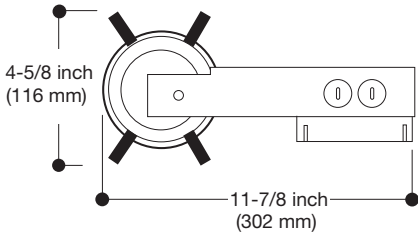

DESCRIPTION

The H99RTAT is a small aperture Non-IC AIR-TITE™ housing for providing accent and task lighting. The H99RTAT is designed for use in non-insulated existing ceilings. Non-IC Housing is AIR-TITE™ but insulation must be kept 3 inches away from all sides of housing. For installation from below the ceiling.

Catalog #	Type
Project	
Comments	
Prepared by	Date

SPECIFICATION FEATURES

Housing

Formed of CRS with powder coat finish.

Remodel Clips

Four remodel clips secure housing and accommodates 1/2" and 5/8" ceiling materials.

Junction Box

- Seven 1/2" trade size conduit knockouts with true pry-out slots.
- Four pryouts with integral strain relief for non-metallic sheathed cable

"Quick Connect" Connectors

Three quick connect wiring connectors included.

Socket

Fixed position porcelain socket with nickel plated brass screw shell provides consistent lamp positioning.

Thermal Protector

Thermal protector deactivates fixture if overheating occurs due to improper lamping or misapplied insulation.

Labels

- UL/cUL Listed 1598 Luminaire
- UL/cUL Damp Location Listed
- UL/cUL Listed for Wet Location, covered ceiling - with select trims
- Certified Under ASTM-E283 for air tight construction
- IP rated (Improper Lamp)

H99RTAT

4" Non-Insulated Ceiling AIR-TITE™ Recessed Remodel Housing

4" TRIMS

FOR USE IN NONINSULATED CEILINGS OR INSULATED CEILINGS WHERE INSULATION CAN BE KEPT 3" FROM ALL SIDES OF FIXTURE FOR USE IN EXISTING CEILINGS