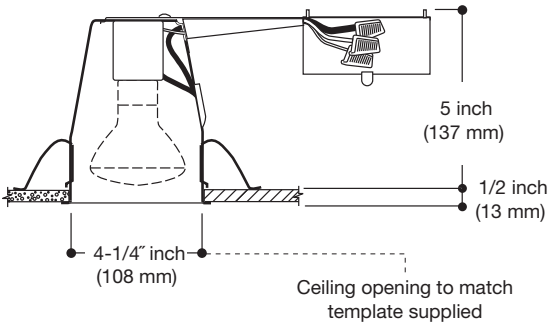

DESCRIPTION

The H99RTAT is a small aperture Non-IC AIR-TITE™ housing for providing accent and task lighting. The H99RTAT is designed for use in non-insulated existing ceilings. Non-IC Housing is AIR-TITE™ but insulation must be kept 3 inches away from all sides of housing. For installation from below the ceiling.

Catalog #	Type
Project	
Comments	
Prepared by	Date

SPECIFICATION FEATURES

Housing

Formed of CRS with powder coat finish.

Remodel Clips

Four remodel clips secure housing and accommodates 1/2" and 5/8" ceiling materials.

Junction Box

- Seven 1/2" trade size conduit knockouts with true pry-out slots.
- Four pryouts with integral strain relief for non-metallic sheathed cable

"Quick Connect" Connectors

Three quick connect wiring connectors included.

Socket

Fixed position porcelain socket with nickel plated brass screw shell provides consistent lamp positioning.

Thermal Protector

Thermal protector deactivates fixture if overheating occurs due to improper lamping or misapplied insulation.

Labels

- UL/cUL Listed 1598 Luminaire
- UL/cUL Damp Location Listed
- UL/cUL Listed for Wet Location, covered ceiling - with select trims
- Certified Under ASTM-E283 for air tight construction
- IP rated (Improper Lamp)

H99RTAT

4" Non-Insulated Ceiling AIR-TITE™ Recessed Remodel Housing

4" TRIMS

FOR USE IN NONINSULATED CEILINGS OR INSULATED CEILINGS WHERE INSULATION CAN BE KEPT 3" FROM ALL SIDES OF FIXTURE FOR USE IN EXISTING CEILINGS