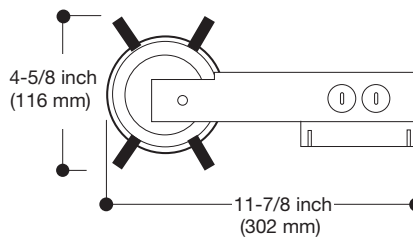

DESCRIPTION

The H99RTAT is a small aperture Non-IC AIR-TITE™ housing for providing accent and task lighting. The H99RTAT is designed for use in non-insulated existing ceilings. Non-IC Housing is AIR-TITE™ but insulation must be kept 3 inches away from all sides of housing. For installation from below the ceiling.

Catalog #	Type
Project	
Comments	
Prepared by	Date

SPECIFICATION FEATURES

Housing

Formed of CRS with powder coat finish.

Remodel Clips

Four remodel clips secure housing and accommodates 1/2" and 5/8" ceiling materials.

Junction Box

- Seven 1/2" trade size conduit knockouts with true pry-out slots.
- Four pryouts with integral strain relief for non-metallic sheathed cable

"Quick Connect" Connectors

Three quick connect wiring connectors included.

Socket

Fixed position porcelain socket with nickel plated brass screw shell provides consistent lamp positioning.

Thermal Protector

Thermal protector deactivates fixture if overheating occurs due to improper lamping or misapplied insulation.

Labels

- UL/cUL Listed 1598 Luminaire
- UL/cUL Damp Location Listed
- UL/cUL Listed for Wet Location, covered ceiling - with select trims
- Certified Under ASTM-E283 for air tight construction
- IP rated (Improper Lamp)

H99RTAT

4" Non-Insulated Ceiling AIR-TITE™ Recessed Remodel Housing

4" TRIMS

FOR USE IN NONINSULATED CEILINGS OR INSULATED CEILINGS WHERE INSULATION CAN BE KEPT 3" FROM ALL SIDES OF FIXTURE FOR USE IN EXISTING CEILINGS