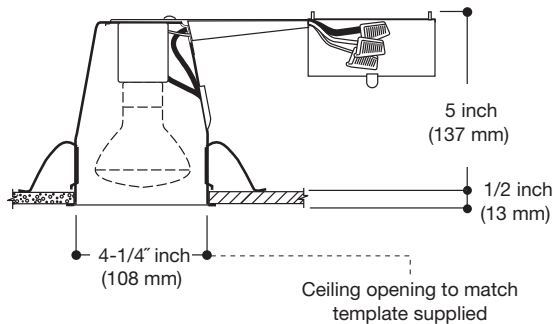

DESCRIPTION

The H99RTAT is a small aperture Non-IC AIR-TITE™ housing for providing accent and task lighting. The H99RTAT is designed for use in non-insulated existing ceilings. Non-IC Housing is AIR-TITE™ but insulation must be kept 3 inches away from all sides of housing. For installation from below the ceiling.

Catalog #	Type
Project	
Comments	
Prepared by	Date

SPECIFICATION FEATURES

Housing

Formed of CRS with powder coat finish.

Remodel Clips

Four remodel clips secure housing and accommodates 1/2" and 5/8" ceiling materials.

Junction Box

- Seven 1/2" trade size conduit knockouts with true pry-out slots.
- Four pryouts with integral strain relief for non-metallic sheathed cable

"Quick Connect" Connectors

Three quick connect wiring connectors included.

Socket

Fixed position porcelain socket with nickel plated brass screw shell provides consistent lamp positioning.

Thermal Protector

Thermal protector deactivates fixture if overheating occurs due to improper lamping or misapplied insulation.

Labels

- UL/cUL Listed 1598 Luminaire
- UL/cUL Damp Location Listed
- UL/cUL Listed for Wet Location, covered ceiling - with select trims
- Certified Under ASTM-E283 for air tight construction
- IP rated (Improper Lamp)

H99RTAT

4" Non-Insulated Ceiling AIR-TITE™ Recessed Remodel Housing

4" TRIMS

FOR USE IN NONINSULATED CEILINGS OR INSULATED CEILINGS WHERE INSULATION CAN BE KEPT 3" FROM ALL SIDES OF FIXTURE FOR USE IN EXISTING CEILINGS