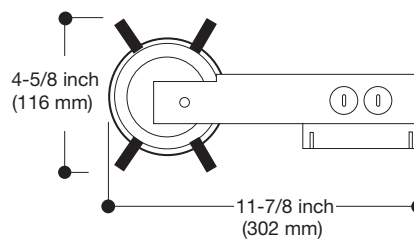

DESCRIPTION

The H99RTAT is a small aperture Non-IC AIR-TITE™ housing for providing accent and task lighting. The H99RTAT is designed for use in non-insulated existing ceilings. Non-IC Housing is AIR-TITE™ but insulation must be kept 3 inches away from all sides of housing. For installation from below the ceiling.

Catalog #	Type
Project	
Comments	
Prepared by	Date

SPECIFICATION FEATURES

Housing

Formed of CRS with powder coat finish.

Remodel Clips

Four remodel clips secure housing and accommodates 1/2" and 5/8" ceiling materials.

Junction Box

- Seven 1/2" trade size conduit knockouts with true pry-out slots.
- Four pryouts with integral strain relief for non-metallic sheathed cable

"Quick Connect" Connectors

Three quick connect wiring connectors included.

Socket

Fixed position porcelain socket with nickel plated brass screw shell provides consistent lamp positioning.

Thermal Protector

Thermal protector deactivates fixture if overheating occurs due to improper lamping or misapplied insulation.

Labels

- UL/cUL Listed 1598 Luminaire
- UL/cUL Damp Location Listed
- UL/cUL Listed for Wet Location, covered ceiling - with select trims
- Certified Under ASTM-E283 for air tight construction
- IP rated (Improper Lamp)

H99RTAT

4" Non-Insulated Ceiling AIR-TITE™ Recessed Remodel Housing

4" TRIMS

FOR USE IN NONINSULATED CEILINGS OR INSULATED CEILINGS WHERE INSULATION CAN BE KEPT 3" FROM ALL SIDES OF FIXTURE FOR USE IN EXISTING CEILINGS