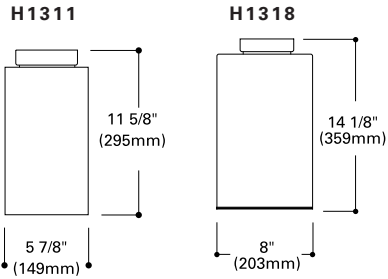

**H1310 R30 Downlight with Baffle**  
**Finish:** White (P), Bronze (BZ)  
**Lamp:** 75W R30

**Notes:** UL Damp Location Listed

**CEILING MOUNT**

**H1311 R40 Downlight with Baffle**  
**H1318 R40 Downlight with Baffle**