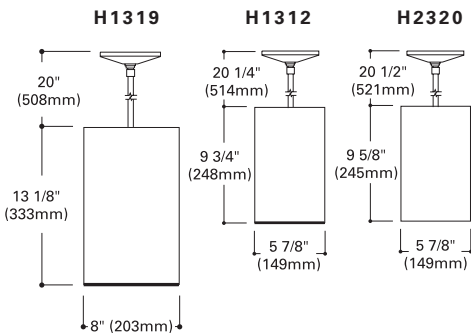

**Notes:** UL Damp Location Listed

**PENDANT MOUNT - 15° Swivel**

**H1319 Baffle Downlight**  
**Finish:** White (P), Bronze (BZ)  
**Lamp:** 300W R40

**H1312 Baffle Downlight**  
**Finish:** White (P), Bronze (BZ)  
**Lamp:** 150W BR40, 150W PAR38