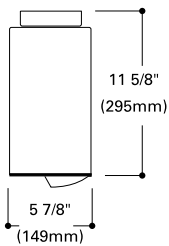

CEILING MOUNT

H2310 R40 Open Downlight
H2335 R40 Open Downlight
Finish: White (P), Bronze (BZ)
Lamp: 150W BR40

H2300 R30 Open Downlight
H2332 R30 Open Downlight
Finish: White (P), Bronze (BZ)
Lamp: 75W R30

H1310 R30 Downlight with Baffle
Finish: White (P), Bronze (BZ)
Lamp: 75W R30

Notes: UL Damp Location Listed

CEILING MOUNT

H1311 R40 Downlight with Baffle
H1318 R40 Downlight with Baffle

Finish: White (P), Bronze (BZ)
Lamp: 300W BR40

Notes: UL Damp Location Listed

CEILING MOUNT WALL WASHER

H1317 R40 Baffle Downlight/Wall Washer

Finish: White (P), Bronze (BZ)
Lamp: 150W BR40

Notes: UL Damp Location Listed

PENDANT MOUNT - 15° Swivel

H1319 Baffle Downlight
Finish: White (P), Bronze (BZ)
Lamp: 300W R40

H1312 Baffle Downlight
Finish: White (P), Bronze (BZ)
Lamp: 150W BR40, 150W PAR38

H2320 Open Downlight
Finish: White (P), Bronze (BZ)
Lamp: 150W BR40, 150W PAR38

Notes: UL Damp Location Listed