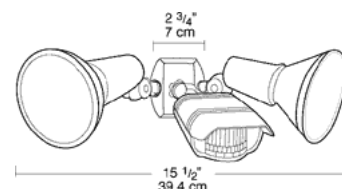

GT500R

Gotcha Sensor with two weatherproof, corrosionproof floodlights, molded gaskets and corrosionproof universal cover plate. Lamps not supplied.

Color: Black

Weight: 2.0 lbs

Technical Specifications

UL Listing:

Detection:

110° view.

Patents:

RAB sensor and fixture designs are protected under U.S. and International Intellectual Property laws.

GT500R

Gotcha Sensor with two weatherproof, corrosionproof floodlights, molded gaskets and corrosionproof universal cover plate. Lamps not supplied.

Color: Black

Weight: 2.0 lbs

Technical Specifications

UL Listing:

Suitable for wet locations.

Voltage:

120 volts AC 60 Hz.

Power Consumption: