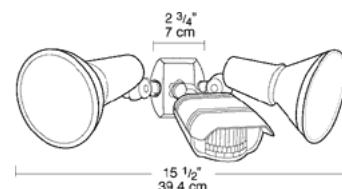

# GT500R

Gotcha Sensor with two weatherproof, corrosionproof floodlights, molded gaskets and corrosionproof universal cover plate. Lamps not supplied.

Color: Black

Weight: 2.0 lbs