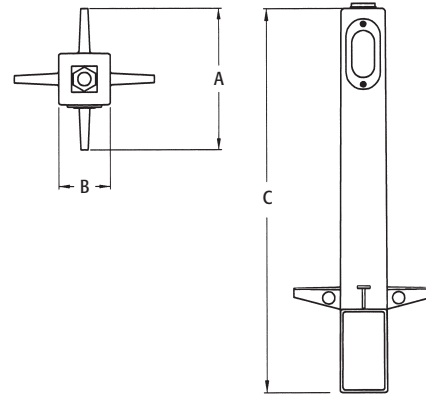

19.5" Low-Profile Support Just for Outdoor Light Fixtures

Comes complete with...

Access panel cover, gasket, installed 3/4" x 1/2" NPT metal grounding bushing and locknut with copper ground wire for fixture installation.

For use with light fixtures exclusively. Accommodates most fixture styles. UV rated plastic for long outdoor life. Four non-chipping colors.

FEATURES AND BENEFITS

1. Molded-in color is permanent—unlike painted posts where lawn equipment chips the color off
   - Streamline design...one of our most competitively priced 19.5" Gard-N-Posts
   - Removable 1/2" KO in cover for photocell installation
   - Metal bushing with ground wire for 2- or 3-wire fixtures
   - Resists damage from lawn equipment
2. height! When assembling the Extender with GP37 (see J-5) use standard PVC cement.

CATALOG NUMBER	UPC/DCI/NAED MFG #018997	DESCRIPTION	UNIT PKG	STD PKG	DIM A	DIM B	DIM C
GPL19B	77000	Black	1	6	7.125	2.250	19.500
GPL19BR	77001	Bronze	1	6	7.125	2.250	19.500
GPL19G	77002	Green	1	6	7.125	2.250	19.500
GPL19W	77003	White	1	6	7.125	2.250	19.500

PATENTED.