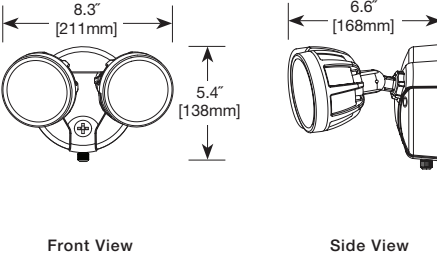

DUSK TO DAWN