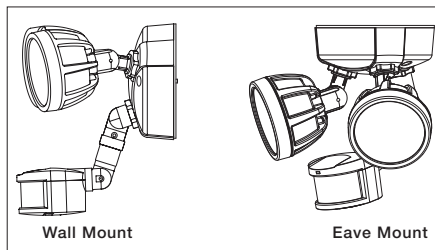

MOUNTING

ORDERING INFORMATION

Catalog Number	Product Description
MST18R17L	Bronze Twin LED with 180° Motion Sensor
MST18R17W	White Twin LED with 180° Motion Sensor
FTR1740L	Bronze Twin LED Floodlight
FTR1740LW	White Twin LED Floodlight
FTR1740LPC	Bronze Twin LED Floodlight with integrated photo control
FTR1740LPCW	White Twin LED Floodlight with integrated photo control

Innovation you can rely on™

SustainablEDesign

CERTIFICATION DATA

UL/CUL Wet Location Listed
Lighting Facts® Approved

TECHNICAL DATA

120V only
-30°C to 40°C Temperature Rating
External Supply Wiring 75° Minimum
Wall and Eave Mount