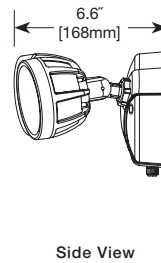

DUSK TO DAWN