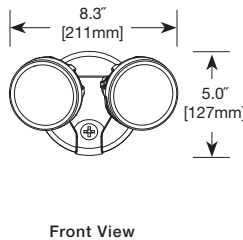

DESCRIPTION

The ALL-PRO™ LED Outdoor Security series is designed to provide superior security with the sustainability of LED Technology. Designed to be a direct replacement for traditional halogen and incandescent fixtures, these round low profile LED floodlights pack high performance into a small package. These fixtures are available in Flood, Motion and Dusk to Dawn configurations, and are made with durable die-cast aluminum.

Catalog #		Type
Project		
Comments		Date
Prepared by		

SPECIFICATION FEATURES

Construction

- Durable die-cast aluminum housing suitable for wet locations
- Powder coated bronze or white finish
- High reflectance polycarbonate reflector for maximum LED light output
- Tool-less head and motion sensor adjustment
- Tempered glass lens
- Suitable for wall or eave mounting using recessed junction box

Electrical

- 120VAC, 60Hz
- Maintenance-free LEDs with 50,000 hours of life
- Fixture operating temperature range from -30°C to 40°C
- UL and CUL listed for wet locations
- External supply wiring 75°C minimum

Motion Configuration

- Motion sensor detects motion 180° up to 70 feet
- Adjustable motion timer from 1 to 12 minutes

- Integral photocell prevents lights from turning on with motion during daylight hours
- Manual override allows fixture to operate as a standard floodlight at night for 6 hours

Optics

- Precision optics for maximum efficiency
- 5000K color temperature
- 1600 Lumens

Warranty

- 5 year limited warranty

LED TWIN ROUND SERIES

DIMENSIONS

MOTION

DUSK TO DAWN

FLOOD

MOUNTING

Innovation you can rely on™

SustainablEDesign

ORDERING INFORMATION