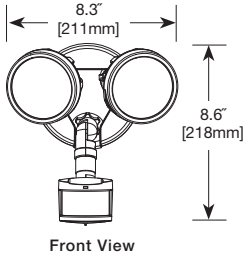

LED TWIN ROUND SERIES

DIMENSIONS

MOTION