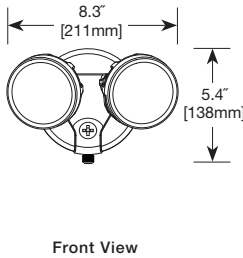

FLOOD

MOUNTING

ORDERING INFORMATION

Catalog Number	Product Description
MST18R17L	Bronze Twin LED with 180° Motion Sensor
MST18R17LW	White Twin LED with 180° Motion Sensor
FTR1740L	Bronze Twin LED Floodlight
FTR1740LW	White Twin LED Floodlight
FTR1740LPC	Bronze Twin LED Floodlight with integrated photo control
FTR1740LPCW	White Twin LED Floodlight with integrated photo control