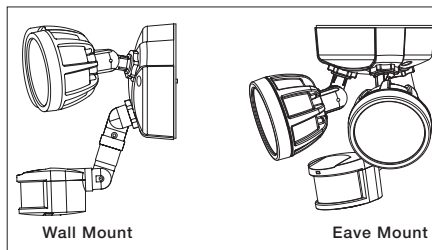

MOUNTING

ORDERING INFORMATION

Catalog Number	Product Description
MST18R17L	Bronze Twin LED with 180° Motion Sensor
MST18R17W	White Twin LED with 180° Motion Sensor
FTR1740L	Bronze Twin LED Floodlight
FTR1740LW	White Twin LED Floodlight
FTR1740LPC	Bronze Twin LED Floodlight with integrated photo control
FTR1740LPCW	White Twin LED Floodlight with integrated photo control

CERTIFICATION DATA

UL/CUL Wet Location Listed
Lighting Facts® Approved

TECHNICAL DATA

120V only
-30°C to 40°C Temperature Rating
External Supply Wiring 75° Minimum
Wall and Eave Mount