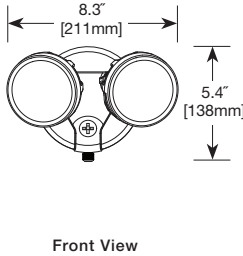

DUSK TO DAWN