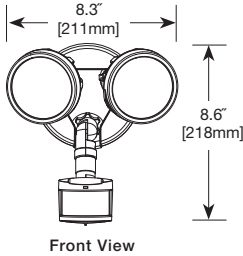

LED TWIN ROUND SERIES

DIMENSIONS

MOTION