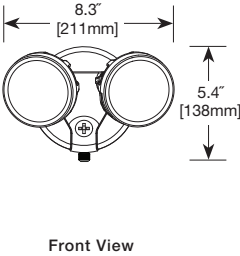

FLOOD

MOUNTING

ORDERING INFORMATION

Catalog Number	Product Description
MST18R17L	Bronze Twin LED with 180° Motion Sensor
MST18R17W	White Twin LED with 180° Motion Sensor
FTR1740L	Bronze Twin LED Floodlight
FTR1740LW	White Twin LED Floodlight
FTR1740LPC	Bronze Twin LED Floodlight with integrated photo control
FTR1740LPCW	White Twin LED Floodlight with integrated photo control