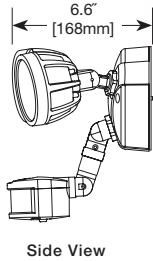

LED TWIN ROUND SERIES

DIMENSIONS

MOTION