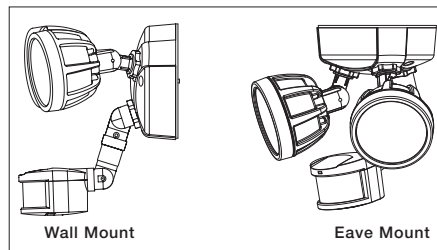

MOUNTING

Innovation you can rely on™

SustainablEDesign

ORDERING INFORMATION

Catalog Number	Product Description
MST18R17L	Bronze Twin LED with 180° Motion Sensor
MST18R17LW	White Twin LED with 180° Motion Sensor
FTR1740L	Bronze Twin LED Floodlight
FTR1740LW	White Twin LED Floodlight
FTR1740LPC	Bronze Twin LED Floodlight with integrated photo control
FTR1740LPCW	White Twin LED Floodlight with integrated photo control

CERTIFICATION DATA

UL/CUL Wet Location Listed
Lighting Facts® Approved

TECHNICAL DATA

120V only
-30°C to 40°C Temperature Rating
External Supply Wiring 75° Minimum
Wall and Eave Mount