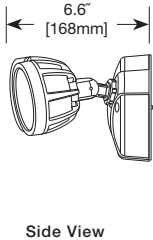

DESCRIPTION

The ALL-PRO™ LED Outdoor Security series is designed to provide superior security with the sustainability of LED Technology. Designed to be a direct replacement for traditional halogen and incandescent fixtures, these round low profile LED floodlights pack high performance into a small package. These fixtures are available in Flood, Motion and Dusk to Dawn configurations, and are made with durable die-cast aluminum.

Catalog #		Type
Project		
Comments		Date
Prepared by		

SPECIFICATION FEATURES

Construction

- Durable die-cast aluminum housing suitable for wet locations
- Powder coated bronze or white finish
- High reflectance polycarbonate reflector for maximum LED light output
- Tool-less head and motion sensor adjustment
- Tempered glass lens
- Suitable for wall or eave mounting using recessed junction box

Electrical

- 120VAC, 60Hz
- Maintenance-free LEDs with 50,000 hours of life
- Fixture operating temperature range from -30°C to 40°C
- UL and CUL listed for wet locations
- External supply wiring 75°C minimum

Motion Configuration

- Motion sensor detects motion 180° up to 70 feet
- Adjustable motion timer from 1 to 12 minutes

- Integral photocell prevents lights from turning on with motion during daylight hours
- Manual override allows fixture to operate as a standard floodlight at night for 6 hours

Optics

- Precision optics for maximum efficiency
- 5000K color temperature
- 1600 Lumens

Warranty

- 5 year limited warranty

LED TWIN ROUND SERIES

DIMENSIONS

MOTION

DUSK TO DAWN

FLOOD

MOUNTING

ORDERING INFORMATION