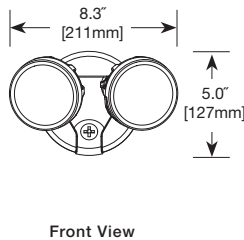

DESCRIPTION

The ALL-PRO™ LED Outdoor Security series is designed to provide superior security with the sustainability of LED Technology. Designed to be a direct replacement for traditional halogen and incandescent fixtures, these round low profile LED floodlights pack high performance into a small package. These fixtures are available in Flood, Motion and Dusk to Dawn configurations, and are made with durable die-cast aluminum.

Catalog #		Type
Project		
Comments		Date
Prepared by		

SPECIFICATION FEATURES

Construction

- Durable die-cast aluminum housing suitable for wet locations
- Powder coated bronze or white finish
- High reflectance polycarbonate reflector for maximum LED light output
- Tool-less head and motion sensor adjustment
- Tempered glass lens
- Suitable for wall or eave mounting using recessed junction box

Electrical

- 120VAC, 60Hz
- Maintenance-free LEDs with 50,000 hours of life
- Fixture operating temperature range from -30°C to 40°C
- UL and CUL listed for wet locations
- External supply wiring 75°C minimum

Motion Configuration

- Motion sensor detects motion 180° up to 70 feet
- Adjustable motion timer from 1 to 12 minutes

- Integral photocell prevents lights from turning on with motion during daylight hours
- Manual override allows fixture to operate as a standard floodlight at night for 6 hours

Optics

- Precision optics for maximum efficiency
- 5000K color temperature
- 1600 Lumens

Warranty

- 5 year limited warranty

LED TWIN ROUND SERIES

DIMENSIONS

MOTION

DUSK TO DAWN

FLOOD

MOUNTING

ORDERING INFORMATION