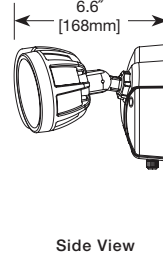

DUSK TO DAWN