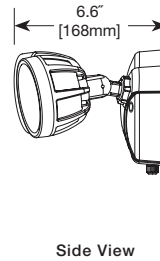

DUSK TO DAWN