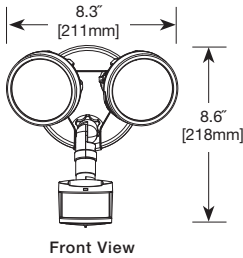

LED TWIN ROUND SERIES

DIMENSIONS

MOTION