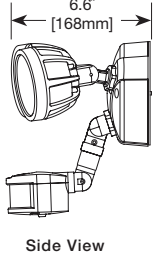

LED TWIN ROUND SERIES

DIMENSIONS

MOTION