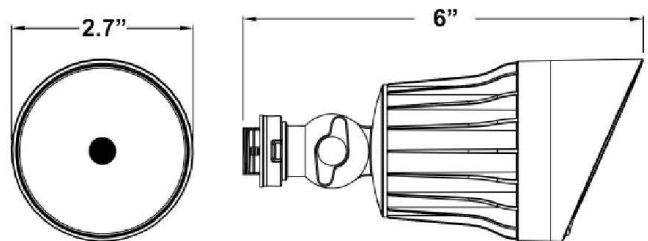

FLS

120V

TECHNICAL SPECIFICATIONS:

- :: Die-cast aluminum with powder coat finish
- :: Cover type: Transparent PC
- :: White Reflector
- :: Driver: Non-dimmable driver
- :: 13" #18 AWG stranded wires
- :: Power: 10W
- :: Lumens: 950LM
- :: Light Efficiency: 95LM/W
- :: Voltage: 100~130V, 50/60Hz
- :: CRI: >80
- :: Source: COB
- :: Beam Angle: 100°
- :: IP Rating: Wet Location
- :: Rotating directional hood

APPLICATIONS:

- :: A modern replacement for weatherproof PAR38 lamp holders and 100W quartz fixtures

120V LED WEATHERPROOF FLOOD HEAD

CATALOG NO.	WATTS	LUMENS	COLOR TEMP	FINISH	DIMENSIONS
FLS-10W-30K-BR	10W	950LM	3000K	Bronze	6"(L) x 2.7"(D)
FLS-10W-50K-BR	10W	950LM	5000K	Bronze	
FLS-10W-30K-WH	10W	950LM	3000K	White	
FLS-10W-50K-WH	10W	950LM	5000K	White	