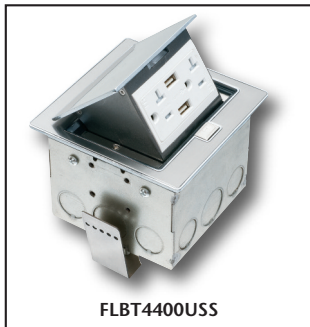

FLBT4400USS

FLBT4400USS

w/ UL Listed 20A decorator-style TR receptacle and (2) USB ports