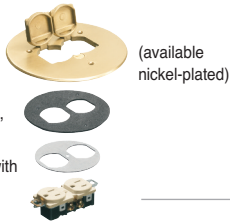

Our versatile concrete box covers are available with flip lids or threaded plugs in brass or nickel-plated brass. **And NOW plastic, in five colors, including paintable white!**

They offer easy installation of receptacles so they'll look great wherever they're installed!

For the *fastest* installation, our trapdoor covers ship *ready to use* with a pre-installed gasket and decorator-style receptacle.

A selection of leveling rings and adapters allows our covers to fit our boxes *and* most other manufacturers' concrete boxes.

A
Arlington

1 Stauffer Industrial Park
Scranton, PA 18517
800/233.4717
Fax 570/562.0646
www.aifittings.com

Non-Metallic Floor Box and Cover Kits

Put a Receptacle in New Concrete – The Easy, Low Cost Way!

Includes brass cover with flip lids, gaskets, receptacle.

Also available with threaded plugs (not shown)

METAL COVER KITS

FLB6230MB	22025	COVER KIT 6" Round, Brass w two flip lids	* hole pattern fits FLBC4500LR	1	10
FLB6230NL	22026	COVER KIT 6" Round, Nickel-plated w two flip lids	* hole pattern fits FLBC4500LR	1	10
FLB6220MB	22021	COVER KIT 6" Round, Brass w two threaded plugs	* hole pattern fits FLBC4500LR	1	10
FLB6220NL	22022	COVER KIT 6" Round, Nickel-plated w two threaded plugs	* hole pattern fits FLBC4500LR	1	10