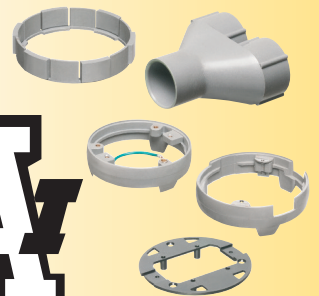

NEW!
more on
reverse

Floor Box and Covers for New Concrete

Non-Metallic Concrete Box • Metal and Plastic Cover Kits

Brass Trapdoor style
FLBT6615MB
(open and back)

Arlington's cost-effective **FLOOR BOX KITS** offer installers the low cost, *convenient* way to install a receptacle flush with the floor wherever your customer needs one.

Arlington's FLOOR BOX and COVER KITS **FOR NEW CONCRETE** offer flexibility and convenience.

Made of heavy-duty plastic, our 4.5" non-metallic **concrete box** is a common size, that accommodates our 6" round covers as well as *most other round covers on the market*.

Our versatile concrete box covers are available with flip lids or threaded plugs in brass or nickel-plated brass. **And NOW plastic, in five colors, including paintable white!**

They offer easy installation of receptacles so they'll look great wherever they're installed!

For the *fastest* installation, our trapdoor covers ship *ready to use* with a pre-installed gasket and decorator-style receptacle.

A selection of leveling rings and adapters allows our covers to fit our boxes *and* most other manufacturers' concrete boxes.