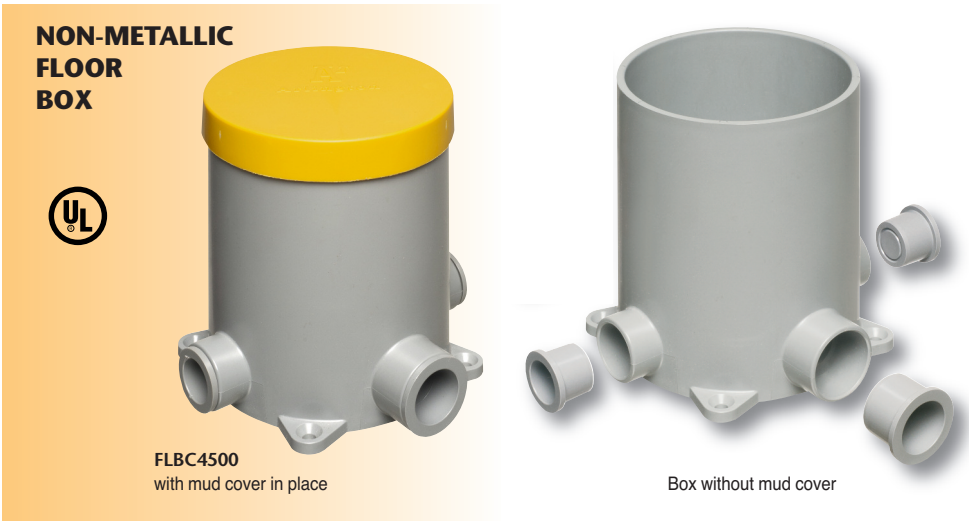

NEW!
more on
reverse

Floor Box and Covers for New Concrete

Non-Metallic Concrete Box • Metal and Plastic Cover Kits

Brass Trapdoor style
FLBT6615MB
(open and back)

Arlington's cost-effective **FLOOR BOX KITS** offer installers the low cost, *convenient* way to install a receptacle flush with the floor wherever your customer needs one.

Arlington's FLOOR BOX and COVER KITS **FOR NEW CONCRETE** offer flexibility and convenience.

Made of heavy-duty plastic, our 4.5" non-metallic **concrete box** is a common size, that accommodates our 6" round covers as well as *most other round covers on the market*.

Our versatile concrete box covers are available with flip lids or threaded plugs in brass or nickel-plated brass. **And NOW plastic, in five colors, including paintable white!**

They offer easy installation of receptacles so they'll look great wherever they're installed!

For the *fastest* installation, our trapdoor covers ship *ready to use* with a pre-installed gasket and decorator-style receptacle.

A selection of leveling rings and adapters allows our covers to fit our boxes *and* most other manufacturers' concrete boxes.