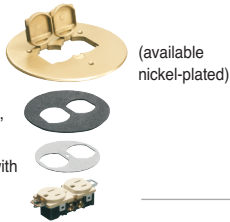

For the **fastest** installation, our trapdoor covers ship **ready to use** with a pre-installed gasket and decorator-style receptacle.

A selection of leveling rings and adapters allows our covers to fit our boxes and most other manufacturers' concrete boxes.

Non-Metallic Floor Box and Cover Kits

Put a Receptacle in New Concrete – The Easy, Low Cost Way!

CATALOG NUMBER	UPC/DCI/NAED MFG. #018997	DESCRIPTION FINISH/COLOR, COVER STYLE	NOTES	UNIT PKG	STD PKG
FLBC4500	22010	4.5" Non-metallic ROUND BOX for Concrete Pours (conduit plugs, mud cover)		1	5

FLB6230MB

Includes brass cover with flip lids, gaskets, receptacle.

Also available with threaded plugs (not shown)

METAL COVER KITS

FLB6230MB	22025	COVER KIT 6" Round, Brass w two flip lids	* hole pattern fits FLBC4500LR	1	10
FLB6230NL	22026	COVER KIT 6" Round, Nickel-plated w two flip lids	* hole pattern fits FLBC4500LR	1	10
FLB6220MB	22021	COVER KIT 6" Round, Brass w two threaded plugs	* hole pattern fits FLBC4500LR	1	10
FLB6220NL	22022	COVER KIT 6" Round, Nickel-plated w two threaded plugs	* hole pattern fits FLBC4500LR	1	10