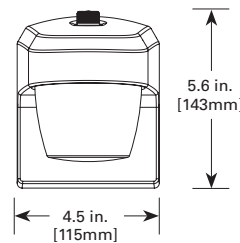

FES0650LPC (only)

Front View