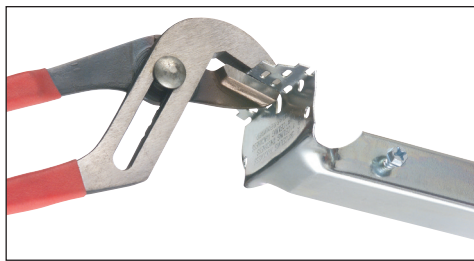

The FBR423 fan/fixture box delivers flush installation on ceilings up to 1-1/4" thick. The bracket ends are pre-set for a 1/2" ceiling. For other ceiling depths, simply bend the bracket ends along the appropriate score line engraved on the product.

- Easy mounting in new construction... fan bracket installation screws ship captive

- UL/CSA Listed

**UL rating:**

@24" on-center:  
70 lb fan; 90 lb fixture

@16" on-center:  
70 lb fan; 150 lb fixture

**CSA rating:** 50 lb fan or fixture

Bracket mounts securely to joists.

Loosen center screw to position box on bracket.

Bracket ends are pre-set for a 1/2" ceiling. For other ceiling depths bend the bracket ends along the appropriate score line.