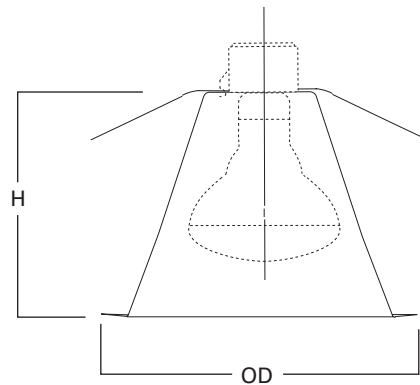

ERT712
Height: 5-3/8" [136mm]
Outside Diameter: 7-1/4" [184mm]