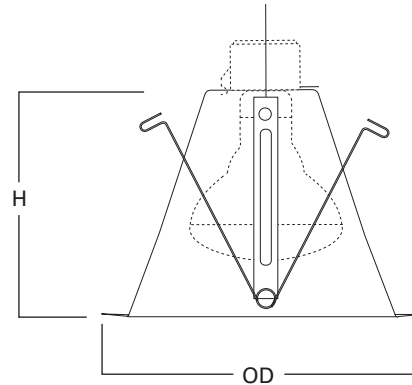

EI700U	60W A19, 75W PAR30, 75W PAR30L, 85W BR30, 100W R30, 120W BR40
EI700UAT	

**ERT712**  
Gloss White Trim, White Reflector

**ERT712TS**  
Gloss White Trim, White Reflector and Torsion Spring

**ERT712**  
Height: 5-3/8" [136mm]  
Outside Diameter: 7-1/4" [184mm]

**ERT712TS**  
Height: 5-3/8" [136mm]  
Outside Diameter: 7-1/4" [184mm]