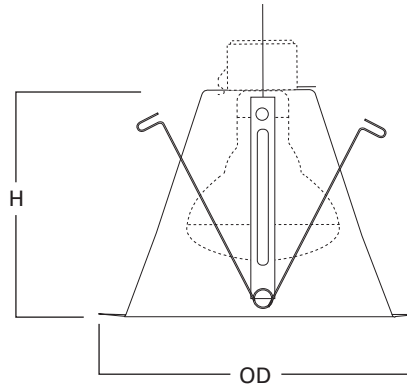

EI700U	60W A19, 75W PAR30, 75W PAR30L, 85W BR30, 100W R30, 120W BR40
EI700UAT	

**ERT712**  
Gloss White Trim,  
White Reflector

**ERT712TS**  
Gloss White Trim, White  
Reflector and Torsion Spring

**ERT712**  
Height: 5-3/8" [136mm]  
Outside Diameter: 7-1/4" [184mm]

**ERT712TS**  
Height: 5-3/8" [136mm]  
Outside Diameter: 7-1/4" [184mm]