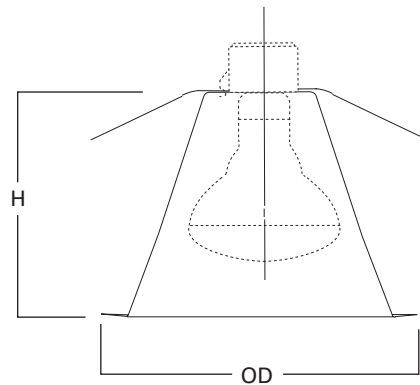

EI700U	60W A19, 75W PAR30, 75W PAR30L, 85W BR30, 100W R30, 120W BR40
EI700UAT	

**ERT712**  
Gloss White Trim, White Reflector

**ERT712TS**  
Gloss White Trim, White Reflector and Torsion Spring

**ERT712**  
Height: 5-3/8" [136mm]  
Outside Diameter: 7-1/4" [184mm]

**ERT712TS**  
Height: 5-3/8" [136mm]  
Outside Diameter: 7-1/4" [184mm]