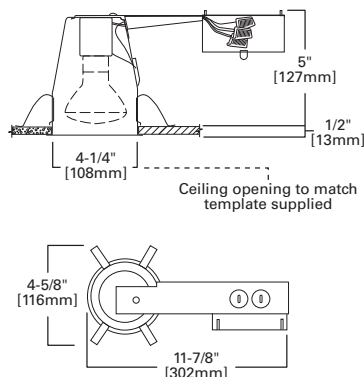

4-INCH INCANDESCENT REMODEL NON - IC

FEATURES

- Quick Connect wiring connectors included in junction box
- AIR-TITE™
- Thermally protected
- Die-formed housing
- Remodel springs accommodate 1/2" and 5/8" ceiling material
- NM cable pryouts and conduit knockouts in junction box

Compliances may not apply to all product configurations. Please consult the product spec sheet for compliance details.

COMPLIANCES: UL/cUL Listed - Wet Location, UL/cUL Listed - Damp Location, UL/cUL Listed 1598 Luminaire, IP Rated, AIR-TITE™ Certified ASTM E283

H99RTAT

ORDERING INFORMATION: ORDER HOUSING AND TRIMS SEPARATELY^A

SAMPLE NUMBER: H99RTAT - 993W

Housing	Trims
H99RTAT=4" Aperture, Shallow Ceiling, Remodel, Non-IC AIR-TITE™, 120V Line Voltage	Adjustables 998 Adjustable Eyeball - 30° Tilt, 40W R16, 60W PAR16, OD: 5-1/16" [129mm] 998P=White Trim with White Eyeball 998PB=Polished Brass Trim with Polished Brass Eyeball 998SN=Satin Nickel Trim with Satin Nickel Eyeball 998TBZ=Tuscan Bronze Trim with Tuscan Bronze Eyeball Baffles 953 Metal Baffle, 40W R16, 50W R20, 50W PAR20, OD: 5-1/16" [129mm] 953P=White Trim with Black Baffle 953SN=Satin Nickel Trim with Satin Nickel Baffle 953TBZ=Tuscan Bronze Trim with Tuscan Bronze Baffle 953W=White Trim with White Baffle 990 Pinhole Trim, 40W A19, 40W R16, 50W PAR20, 50W R20, OD: 5-1/16" [129mm] 990P=White Pinhole Trim 990SN=Satin Nickel Pinhole Trim 990TBZ=Tuscan Bronze Pinhole Trim 993 Coilex® Baffle, 40W R16, 50W R20, 50W PAR20, OD: 5-1/16" [129mm] 993P=White Trim with Black Baffle 993PB=Polished Brass Trim with Black Baffle 993SN=Satin Nickel Trim with Black Baffle 993TBZ=Tuscan Bronze Trim with Black Baffle 993W=White Trim with White Baffle ERT413 Metal Baffle, 40W A19, 50W R20 (ERT413WHT only), 50W PAR 20, OD: 5-1/16" [129mm] ERT413=High Gloss Appliance White Trim Ring with Black Baffle ERT413WHT=High Gloss Appliance White Trim Ring with White Baffle Decorative 945 Metropolitan Ice Lite, 50W PAR20, 50W R20, OD: 5-1/16" [129mm] 945=Frosted Glass 945BLUE=Frosted Blue Glass 946 Metropolitan Deco, 50W PAR20, 50W R20, OD: 5-5/8 [143mm] 946BC=Black Chrome Accent with Translucent Rings 946PB=Polished Brass Accent with Translucent Rings Reflectors 999 Reflector, 40W R16, 50W R20, 50W PAR20, OD: 5-1/16" [129mm] 999H=White Trim with Haze Reflector 999MB=White Trim with Specular Black Reflector 999P=White Trim with Specular Clear Reflector 999RG=White Trim with Residential Gold Reflector 999SN=Satin Nickel Trim with Satin Nickel Reflector 999TBZ=Tuscan Bronze Trim with Tuscan Bronze Reflector 999W=White Trim with White Reflector Showerlight 951 Showerlight, 40W A19, 50W PAR20, 50W R20, OD: 5-1/16" [129mm] 951PS=White Trim with Full Reflector and Prismatic Glass Lens 951SNS=Satin Nickel Trim with Full Reflector and Prismatic Glass Lens 951TBZS=Tuscan Bronze Trim with Full Reflector and Prismatic Glass Lens 952 Frosted Dome Lens Showerlight, 40W A19, 50W PAR20, 50W R20, OD: 5-1/16" [129mm] 952PS=White Trim Ring, Frost Dome Glass Lens Showerlight 955 Showerlight, 50W PAR20, OD: 5-1/16" [129mm] 955PS=White Trim Ring, Prismatic Glass Lens Showerlight Wall Wash 992 Wall Wash with Baffle, 40W R16, 40W A19, 50W R20, 50W PAR20, OD: 5-1/16" [129mm] 992P=White Trim and Eyelid, Black Baffle 992SN=Satin Nickel Trim and Eyelid, Satin Nickel Baffle 992TBZ=Tuscan Bronze Trim and Eyelid, Tuscan Bronze Baffle 992W=White Trim and Eyelid, White Baffle

NOTES: ^A UL/cUL Listed for Wet Location with select trims.