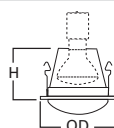

952PS White Trim Ring, Frost Dome Glass Lens Showerlight

HOUSING / LAMP:

H99ICAT: 30W R20, 35W PAR20
H99ICAT: 50W PAR20 with H1999 Socket Extender
H99RTAT: 40W A19, 50W PAR20, 50W R20
H99TAT: 40W A19, 50W PAR20, 50W R20

DIMENSIONS: Height: 2-5/8" [66mm],
Outside Diameter: 5-1/16" [129mm]

ACCESSORIES: H1999 Socket Extender