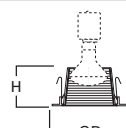

953W White Trim with White Baffle

953P White Trim with Black Baffle

953SN Satin Nickel Trim with Satin Nickel Baffle

HOUSING / LAMP:

H99ICAT: 30W R20, 35W PAR20
H99ICAT: 50W PAR20 with H1999 Socket Extender
H99RTAT: 40W R16, 50W R20, 50W PAR20
H99TAT: 40W R16, 50W R20, 50W PAR20

DIMENSIONS: Height: 2-5/8" [67mm], OD: 5-1/16" [129mm]

ACCESSORIES: H1999 Socket Extender