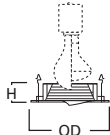

HOUSING / LAMP:
H99RTAT: 40W R16, 40W A19, 50W R20, 50W PAR20
H99TAT: 40W R16, 40W A19, 50W R20

DIMENSIONS: Height: 1-1/4" [32mm], OD: 5-1/16" [129mm]