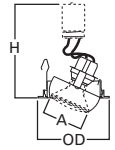

HOUSING / LAMP:
H99ICAT: 50W PAR20
H99TAT: 50W PAR20

DIMENSIONS: Aperture: 3-11/16 [94mm], Height: 3-7/16" [88mm], OD: 5-1/16" [129mm]