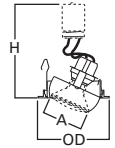

HOUSING / LAMP:
H99ICAT: 50W PAR20
H99TAT: 50W PAR20

DIMENSIONS: Aperture: 3-11/16 [94mm], Height: 3-7/16" [88mm], OD: 5-1/16" [129mm]