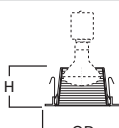

953W White Trim with White Baffle

953P White Trim with Black Baffle

953SN Satin Nickel Trim with Satin Nickel Baffle

HOUSING / LAMP:

H99ICAT: 30W R20, 35W PAR20
H99ICAT: 50W PAR20 with H1999 Socket Extender
H99RTAT: 40W R16, 50W R20, 50W PAR20
H99TAT: 40W R16, 50W R20, 50W PAR20

DIMENSIONS: Height: 2-5/8" [67mm], OD: 5-1/16" [129mm]

ACCESSORIES: H1999 Socket Extender