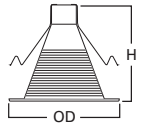

HOUSING / LAMP:
H99ICAT: 40W A19, 50W R20 (ERT413WHT only), 45W R20, 50W PAR 20
H99RTAT: 40W A19, 50W R20 (ERT413WHT only), 50W PAR 20
H99TAT: 40W A19, 50W R20 (ERT413WHT only), 50W PAR 20

DIMENSIONS: Height: 4-1/2" [114mm]; OD: 5-1/6" [129mm]