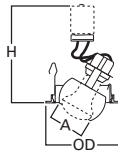

ACCESSORIES: H1999 Socket Extender

996 4" Adjustable Eyeball 15° Tilt

- 996P White Trim with White Eyeball
- 996SN Satin Nickel Trim with Satin Nickel Eyeball
- 996TBZ Tuscan Bronze Trim with Tuscan Bronze Eyeball

HOUSING / LAMP:
H99ICAT: 50W PAR20
H99TAT: 50W PAR20

DIMENSIONS: Aperture: 3-11/16 [94mm], Height: 3-7/16" [88mm], OD: 5-1/16" [129mm]

998 4" Adjustable Eyeball 30° Tilt

- 998P White Trim with White Eyeball
- 998SN Satin Nickel Trim with Satin Nickel Eyeball
- 998PB Polished Brass Trim with Polished Brass Eyeball
- 998TBZ Tuscan Bronze Trim with Tuscan Bronze Eyeball