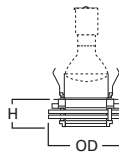

946BC Black Chrome Accent with Translucent Rings

946PB Polished Brass Accent with Translucent Rings

HOUSING / LAMP:

H99ICAT: 30W R20
H99RTAT: 50W PAR20, 50W R20
H99TAT: 50W PAR20, 50W R20

DIMENSIONS: Height: 1-5/8" [41mm],
Outside Diameter: 5-5/8" [143mm]