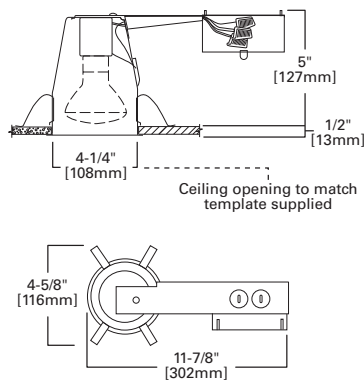

4-INCH INCANDESCENT REMODEL NON - IC

FEATURES

- Quick Connect wiring connectors included in junction box
- AIR-TITE™
- Thermally protected
- Die-formed housing
- Remodel springs accommodate 1/2" and 5/8" ceiling material
- NM cable pryouts and conduit knockouts in junction box

Compliances may not apply to all product configurations. Please consult the product spec sheet for compliance details.

COMPLIANCES: UL/cUL Listed - Wet Location, UL/cUL Listed - Damp Location, UL/cUL Listed 1598 Luminaire, IP Rated, AIR-TITE™ Certified ASTM E283

H99RTAT

ORDERING INFORMATION: ORDER HOUSING AND TRIMS SEPARATELY^A

SAMPLE NUMBER: H99RTAT - 993W

Housing	Trims
H99RTAT=4" Aperture, Shallow Ceiling, Remodel, Non-IC AIR-TITE™, 120V Line Voltage	Adjustables 998 Adjustable Eyeball - 30° Tilt, 40W R16, 60W PAR16, OD: 5-1/16" [129mm] 998P=White Trim with White Eyeball 998PB=Polished Brass Trim with Polished Brass Eyeball 998SN=Satin Nickel Trim with Satin Nickel Eyeball 998TBZ=Tuscan Bronze Trim with Tuscan Bronze Eyeball
	Baffles 953 Metal Baffle, 40W R16, 50W R20, 50W PAR20, OD: 5-1/16" [129mm] 953P=White Trim with Black Baffle 953SN=Satin Nickel Trim with Satin Nickel Baffle 953TBZ=Tuscan Bronze Trim with Tuscan Bronze Baffle 953W=White Trim with White Baffle
	990 Pinhole Trim, 40W A19, 40W R16, 50W PAR20, 50W R20, OD: 5-1/16" [129mm] 990P=White Pinhole Trim 990SN=Satin Nickel Pinhole Trim 990TBZ=Tuscan Bronze Pinhole Trim
	993 Coilex® Baffle, 40W R16, 50W R20, 50W PAR20, OD: 5-1/16" [129mm] 993P=White Trim with Black Baffle 993PB=Polished Brass Trim with Black Baffle 993SN=Satin Nickel Trim with Black Baffle 993TBZ=Tuscan Bronze Trim with Black Baffle 993W=White Trim with White Baffle
	ERT413 Metal Baffle, 40W A19, 50W R20 (ERT413WHT only), 50W PAR 20, OD: 5-1/16" [129mm] ERT413=High Gloss Appliance White Trim Ring with Black Baffle ERT413WHT=High Gloss Appliance White Trim Ring with White Baffle
	Decorative 945 Metropolitan Ice Lite, 50W PAR20, 50W R20, OD: 5-1/16" [129mm] 945=Frosted Glass 945BLUE=Frosted Blue Glass
	946 Metropolitan Deco, 50W PAR20, 50W R20, OD: 5-5/8 [143mm] 946BC=Black Chrome Accent with Translucent Rings 946PB=Polished Brass Accent with Translucent Rings
	Reflectors 999 Reflector, 40W R16, 50W R20, 50W PAR20, OD: 5-1/16" [129mm] 999H=White Trim with Haze Reflector 999MB=White Trim with Specular Black Reflector 999P=White Trim with Specular Clear Reflector 999RG=White Trim with Residential Gold Reflector 999SN=Satin Nickel Trim with Satin Nickel Reflector 999TBZ=Tuscan Bronze Trim with Tuscan Bronze Reflector 999W=White Trim with White Reflector
	Showerlight 951 Showerlight, 40W A19, 50W PAR20, 50W R20, OD: 5-1/16" [129mm] 951PS=White Trim with Full Reflector and Prismatic Glass Lens 951SNS=Satin Nickel Trim with Full Reflector and Prismatic Glass Lens 951TBZS=Tuscan Bronze Trim with Full Reflector and Prismatic Glass Lens
	952 Frosted Dome Lens Showerlight, 40W A19, 50W PAR20, 50W R20, OD: 5-1/16" [129mm] 952PS=White Trim Ring, Frost Dome Glass Lens Showerlight
955 Showerlight, 50W PAR20, OD: 5-1/16" [129mm] 955PS=White Trim Ring, Prismatic Glass Lens Showerlight	
Wall Wash 992 Wall Wash with Baffle, 40W R16, 40W A19, 50W R20, 50W PAR20, OD: 5-1/16" [129mm] 992P=White Trim and Eyelid, Black Baffle 992SN=Satin Nickel Trim and Eyelid, Satin Nickel Baffle 992TBZ=Tuscan Bronze Trim and Eyelid, Tuscan Bronze Baffle 992W=White Trim and Eyelid, White Baffle	

NOTES: ^A UL/cUL Listed for Wet Location with select trims.