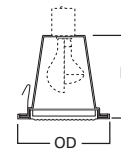

951PS White Trim with Full Reflector and Glass Prismatic Lens

951SNS Satin Nickel Trim with Full Reflector and Glass Prismatic Lens

951TBZ Tuscan Bronze Trim with Full Reflector and Glass Prismatic Lens

HOUSING / LAMP:

H99ICAT: 30W R20, 35W PAR20
H99ICAT: 50W PAR20 with H1999 Socket Extender
H99RTAT: 40W A19, 50W PAR20, 50W R20
H99TAT: 40W A19, 50W PAR20, 50W R20

DIMENSIONS: Height: 4-1/2" [114mm],
Outside Diameter: 5-1/16" [129mm]

ACCESSORIES: H1999 Socket Extender