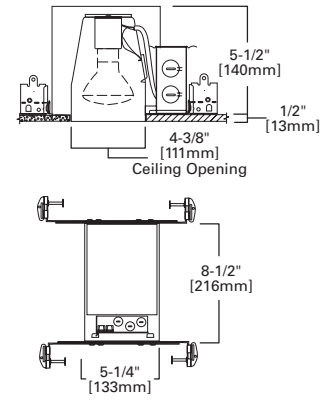

ORDERING INFORMATION: ORDER HOUSING AND TRIMS SEPARATELY^A

SAMPLE NUMBER: H99ICAT - 993W

Housing	Trims	Accessories
H99ICAT=4" Aperture, Shallow Ceiling, IC AIR-TITE™, 120V Line Voltage	Adjustables 996 Adjustable Eyeball - 15° Tilt, 50W PAR20, OD: 5-1/16" [129mm] 996P=White Trim with White Eyeball 996SN=Satin Nickel Trim with Satin Nickel Eyeball 996TBZ=Tuscan Bronze Trim with Tuscan Bronze Eyeball 998 Adjustable Eyeball - 30° Tilt, 40W R16, OD: 5-1/16" [129mm] 998P=White Trim with White Eyeball 998PB=Polished Brass Trim with Polished Brass Eyeball 998SN=Satin Nickel Trim with Satin Nickel Eyeball 998TBZ=Tuscan Bronze Trim with Tuscan Bronze Eyeball Baffles 953 Metal Baffle, 30W R20, 35W PAR20, With H1999 Socket Extender 50W PAR20, OD: 5-1/16" [129mm] 953P=White Trim with Black Baffle 953SN=Satin Nickel Trim with Satin Nickel Baffle 953TBZ=Tuscan Bronze Trim with Tuscan Bronze Baffle 953W=White Trim with White Baffle 993 Coilex® Baffle, 30W R20, 35W PAR20, With H1999 Socket Extender 50W PAR20, 50W R20, OD: 5-1/16" [129mm] 993P=White Trim with Black Baffle 993PB=Polished Brass Trim with Black Baffle 993SN=Satin Nickel Trim with Black Baffle 993TBZ=Tuscan Bronze Trim with Black Baffle 993W=White Trim with White Baffle ERT413 Metal Baffle, 40W A19, 50W R20 (ERT413WHT only), 45W R20, 50W PAR 20, OD: 5-1/16" [129mm] ERT413=High Gloss Appliance White Trim Ring with Black Baffle ERT413WHT=High Gloss Appliance White Trim Ring with White Baffle Decorative 945 Metropolitan Ice Lite, 30W R20, OD: 5-1/16" [129mm] 945=Frosted Glass 945BLUE=Frosted Blue Glass 946 Metropolitan Deco, 30W R20, OD: 5-5/8" [143mm] 946BC=Black Chrome Accent with Translucent Rings 946PB=Polished Brass Accent with Translucent Rings Reflectors 999 Reflector, 40W R16, 50W R20, 50W PAR20, OD: 5-1/16" [129mm] 999H=White Trim with Haze Reflector 999MB=White Trim with Specular Black Reflector 999P=White Trim with Specular Clear Reflector 999RG=White Trim with Residential Gold Reflector 999SN=Satin Nickel Trim with Satin Nickel Reflector 999TBZ=Tuscan Bronze Trim with Tuscan Bronze Reflector 999W=White Trim with White Reflector Showerlight 952 Frosted Dome Lens Showerlight, 30W R20, 35W PAR20, With H1999 Socket Extender 50W PAR20, OD: 5-1/16" [129mm] 952PS=White Trim Ring, Frost Dome Glass Lens Showerlight 955 Showerlight, 30W R20, 35W PAR20, OD: 5-1/16" [129mm] 955PS=White Trim Ring, Prismatic Glass Lens Showerlight	Socket Extender H1999=Socket Extender, for Use with Select Trims and Housings, Extends Lamp 1" (25mm)

NOTES: Δ Not to be used in direct contact with spray foam insulation. Δ UL/cUL Listed for Wet Location with select trims.

Specifications and dimensions subject to change without notice. Consult your Cooper Lighting Representative or visit www.cooperlighting.com for available options, accessories and ordering information.