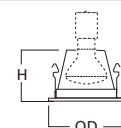

955PS White Trim Ring, Prismatic Glass Lens Showerlight

HOUSING / LAMP:

H99ICAT: 30W R20, 35W PAR20
H99RTAT: 40W A19, 50W PAR20, 50W R20
H99TAT: 40W A19, 50W PAR20, 50W R20

DIMENSIONS: Height: 2-5/8" [67mm], OD: 5-1/16" [129mm]