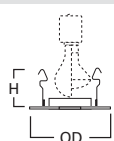

DIMENSIONS: Height: 2-5/8" [67mm], OD: 5-1/16" [129mm]

990 4" Pinhole Trim

990P White Pinhole Trim

990SN Satin Nickel Pinhole Trim

990TBZ Tuscan Bronze Pinhole Trim

HOUSING / LAMP:

H99RTAT: 40W A19, 40W R16, 50W PAR20, 50W R20
H99TAT: 40W A19, 40W R16, 50W PAR20, 50W R20