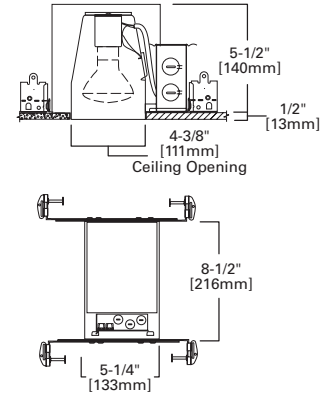

ORDERING INFORMATION: ORDER HOUSING AND TRIMS SEPARATELY^Δ

SAMPLE NUMBER: H99ICAT - 993W

Housing	Trims	Accessories
H99ICAT=4" Aperture, Shallow Ceiling, IC AIR-TITE™, 120V Line Voltage	Adjustables 996 Adjustable Eyeball - 15° Tilt, 50W PAR20, OD: 5-1/16" [129mm] 996P=White Trim with White Eyeball 996SN=Satin Nickel Trim with Satin Nickel Eyeball 996TBZ=Tuscan Bronze Trim with Tuscan Bronze Eyeball 998 Adjustable Eyeball - 30° Tilt, 40W R16, OD: 5-1/16" [129mm] 998P=White Trim with White Eyeball 998PB=Polished Brass Trim with Polished Brass Eyeball 998SN=Satin Nickel Trim with Satin Nickel Eyeball 998TBZ=Tuscan Bronze Trim with Tuscan Bronze Eyeball Baffles 953 Metal Baffle, 30W R20, 35W PAR20, With H1999 Socket Extender 50W PAR20, OD: 5-1/16" [129mm] 953P=White Trim with Black Baffle 953SN=Satin Nickel Trim with Satin Nickel Baffle 953TBZ=Tuscan Bronze Trim with Tuscan Bronze Baffle 953W=White Trim with White Baffle 993 Coilex® Baffle, 30W R20, 35W PAR20, With H1999 Socket Extender 50W PAR20, 50W R20, OD: 5-1/16" [129mm] 993P=White Trim with Black Baffle 993PB=Polished Brass Trim with Black Baffle 993SN=Satin Nickel Trim with Black Baffle 993TBZ=Tuscan Bronze Trim with Black Baffle 993W=White Trim with White Baffle ERT413 Metal Baffle, 40W A19, 50W R20 (ERT413WHT only), 45W R20, 50W PAR 20, OD: 5-1/16" [129mm] ERT413=High Gloss Appliance White Trim Ring with Black Baffle ERT413WHT=High Gloss Appliance White Trim Ring with White Baffle Decorative 945 Metropolitan Ice Lite, 30W R20, OD: 5-1/16" [129mm] 945=Frosted Glass 945BLUE=Frosted Blue Glass 946 Metropolitan Deco, 30W R20, OD: 5-5/8" [143mm] 946BC=Black Chrome Accent with Translucent Rings 946PB=Polished Brass Accent with Translucent Rings Reflectors 999 Reflector, 40W R16, 50W R20, 50W PAR20, OD: 5-1/16" [129mm] 999H=White Trim with Haze Reflector 999MB=White Trim with Specular Black Reflector 999P=White Trim with Specular Clear Reflector 999RG=White Trim with Residential Gold Reflector 999SN=Satin Nickel Trim with Satin Nickel Reflector 999TBZ=Tuscan Bronze Trim with Tuscan Bronze Reflector 999W=White Trim with White Reflector Showerlight 952 Frosted Dome Lens Showerlight, 30W R20, 35W PAR20, With H1999 Socket Extender 50W PAR20, OD: 5-1/16" [129mm] 952PS=White Trim Ring, Frost Dome Glass Lens Showerlight 955 Showerlight, 30W R20, 35W PAR20, OD: 5-1/16" [129mm] 955PS=White Trim Ring, Prismatic Glass Lens Showerlight	Socket Extender H1999=Socket Extender, for Use with Select Trims and Housings, Extends Lamp 1" (25mm)

NOTES: Δ Not to be used in direct contact with spray foam insulation. Δ UL/cUL Listed for Wet Location with select trims.

Specifications and dimensions subject to change without notice. Consult your Cooper Lighting Representative or visit www.cooperlighting.com for available options, accessories and ordering information.