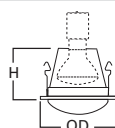

DIMENSIONS: Height: 1-5/8" [41mm],
Outside Diameter: 5-5/8" [143mm]

951 4" Showerlight

951PS White Trim with Full Reflector and Glass Prismatic Lens

951SNS Satin Nickel Trim with Full Reflector and Glass Prismatic Lens

DIMENSIONS: Height: 4-1/2" [114mm],
Outside Diameter: 5-1/16" [129mm]

ACCESSORIES: H1999 Socket Extender

952 4" Frosted Dome Lens Showerlight

952PS White Trim Ring, Frost Dome Glass Lens Showerlight

HOUSING / LAMP: