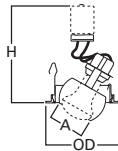

HOUSING / LAMP:
H99ICAT: 50W PAR20
H99TAT: 50W PAR20

DIMENSIONS: Aperture: 3-11/16 [94mm], Height: 3-7/16" [88mm], OD: 5-1/16" [129mm]

998 4" Adjustable Eyeball 30° Tilt

- 998P White Trim with White Eyeball
- 998SN Satin Nickel Trim with Satin Nickel Eyeball
- 998PB Polished Brass Trim with Polished Brass Eyeball
- 998TBZ Tuscan Bronze Trim with Tuscan Bronze Eyeball