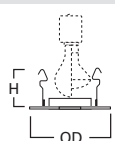

DIMENSIONS: Height: 2-5/8" [67mm], OD: 5-1/16" [129mm]

990 4" Pinhole Trim

990P White Pinhole Trim

990SN Satin Nickel Pinhole Trim

990TBZ Tuscan Bronze Pinhole Trim

HOUSING / LAMP:

H99RTAT: 40W A19, 40W R16, 50W PAR20, 50W R20
H99TAT: 40W A19, 40W R16, 50W PAR20, 50W R20

DIMENSIONS: Height: 1-3/4" [44mm], OD: 5-1/16" (129mm)

Specifications and dimensions subject to change without notice. Consult your Cooper Lighting Representative or visit www.cooperlighting.com for available options, accessories and ordering information.