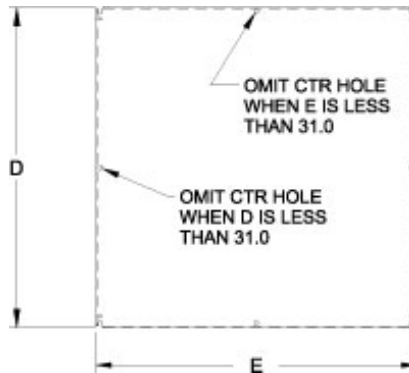

Features

- Larger than standard NEMA panel used in same sized enclosure.
- 12 gauge steel construction.
- Larger sizes have 2 or 4 formed flanges for added strength.
- Slotted corner design for easier mounting.
- Finished in white or unpainted galvanized.