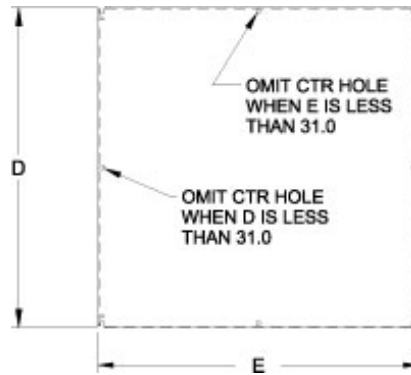

### Features

- Larger than standard NEMA panel used in same sized enclosure.
- 12 gauge steel construction.
- Larger sizes have 2 or 4 formed flanges for added strength.
- Slotted corner design for easier mounting.
- Finished in white or unpainted galvanized.