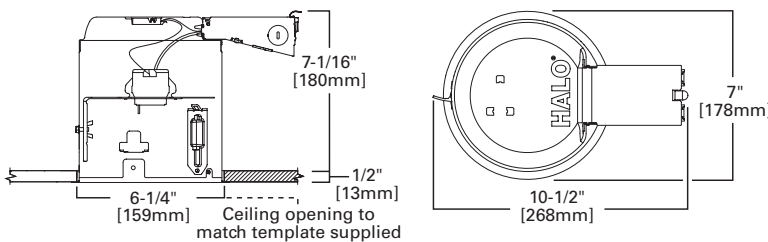

cULus Listed

- Compact 10 in³ box volume
- Listed for maximum (6) No. 12 AWG or (8) No. 14 AWG 90° C splice conductors in box

Remodel Flange

- Die formed flange maintains precise whole circumference
- Integral flange secures fixture against the ceiling

Air-Tite™ code compliant

- Certified under ASTM E283
- Exclusive gasket seals aperture, frame & ceiling
- No additional caulk required

Socket

- Porcelain socket with nickel plated brass screw shell
- Snap-in springs secure socket to socket plate, and may be detached when using socket supporting trims

Thermal Protector

- Self resetting thermal protector deactivates fixture if overheating occurs due to improper lamping

Trims

- Halo Fit-All concept offers multiple trim options in a variety of design styles, and functional beam distributions to control beam angle and lumen delivery in accommodating various lamp types including Halogen, CFL and LEDD

Compliance

- cULus Listed 1598 Luminaire
- cULus Listed Damp Location
- cULus Listed for Wet Location, covered ceiling, with select trims
- cULus Listed for direct contact with insulation and combustible material*
- Air-Tite code compliant. Certified under ASTM E283; not exceeding 2.0 cfm (0.944 L/s) air leakage rate tested at a 1.57 psf (75 Pa) pressure differential
- RoHS compliant

*Not to be used in direct contact with spray foam insulation (Consult NEMA LSD57-2013)

Dimensions

E7RICAT

6" IC, Air-Tite, Remodel Housing

E26 Screw base housing

FOR USE IN INSULATED CEILINGS

FOR DIRECT CONTACT WITH INSULATION*

Special Features

- Hinged J-Box with Slide-N-Side™
- Quick Connect™ push wire nuts
- Air-Tite™ code compliant
- Speed Clamps