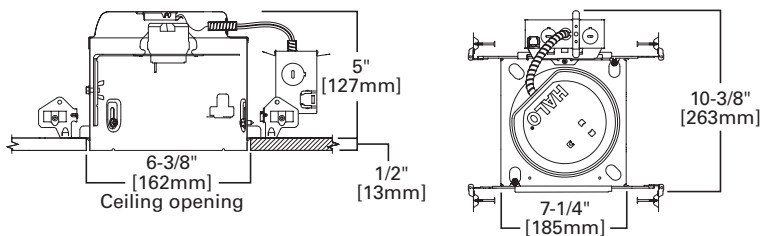

Dimensions

Special Features

- All-Nail!™ bar hangers
- q-Channel bars with Pass-N-Thru™
- Hinged J-Box with Slide-N-Side™
- Quick Connect™ push wire nuts
- Air-Tite™ code compliant

Ordering Information

Sample Number: E27ICAT 6110WB