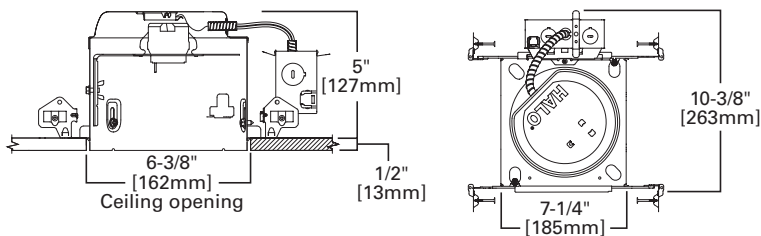

\*Not to be used in direct contact with spray foam insulation (Consult NEMA LSD57-2013)

**E27ICAT**

**6" IC, Air-Tite, Shallow New Construction Housing**

**E26 Screw base housing**

**FOR USE IN INSULATED CEILINGS**