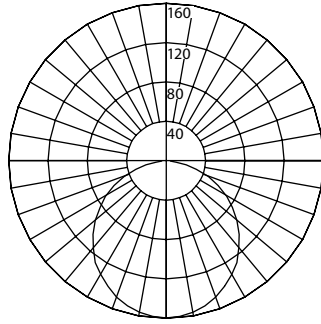

DLE4 | 4" Edge Lit LED Downlight

Photometric Data

DLE4 2700K RD

Input Voltage (VAC)	120V
System Level Power (W)	10.8
Delivered Lumens (Lm)	461
System Efficacy (Lm/W)	42.7
Correlated Color Temp (K)	2712
Color Rendering Index (CRI)	96
Beam Angle	112°
Spacing Criteria	1.26

Intensity Summary (Candle Power)

Angle	Mean CP
0	160
5	159
15	153
25	141
35	148
45	106
55	82
65	59
75	32
85	10
90	4

Cone of Light Tabulation

Mounted height (Feet)	Footcandles Beam Center	Diameter (Feet)
4	10.0	5.0
6	4.4	7.7
8	2.5	9.7
10	1.6	12.2
12	1.1	15.0
14	0.8	18.0
16	0.6	22.0