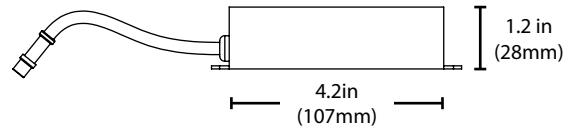

DLE4 | 4" Edge Lit LED Downlight

Ordering Information

Series	Version	Voltage	CCT's	Trim Shape	Trim Color
DLE4	10 (Version 1)	120 (120V)	2K (2700 K)	RD (Round)	WH (White)
			3K (3000 K)	SQ (Square)	
			4K (4000 K)		
			5K (5000 K)		

Accessories

Accessories sold separately

Round Mounting Template	DLE4-RD-TEMPLATE
Square Mounting Template	DLE4-SQ-TEMPLATE
24" Extension Cable	DLE-EXTCABLE-24

Dimensions

NICOR OUTDOOR

Home About Products Resources Contact Us

Powerful
high performance outdoor lighting

DISCOVER

MEET OUR **Outdoor** FAMILY

Practical
high performance outdoor lighting

DISCOVER

Meet The Outdoor Family | nicoroutdoor.com