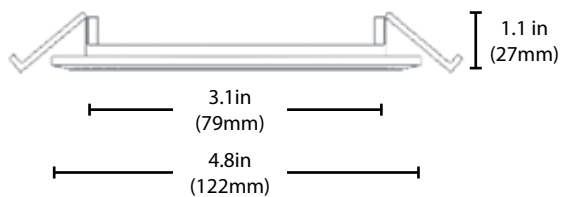

Accessories

Accessories sold separately

Round Mounting Template	DLE4-RD-TEMPLATE
Square Mounting Template	DLE4-SQ-TEMPLATE
24" Extension Cable	DLE-EXTCABLE-24

Dimensions

NICOR OUTDOOR

Home About Products Resources Contact Us