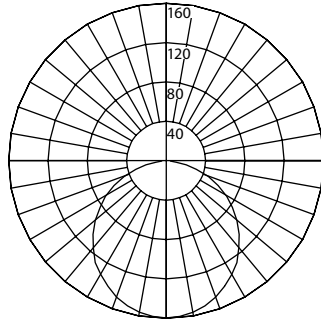

DLE4 | 4" Edge Lit LED Downlight

Photometric Data

DLE4 2700K RD

Input Voltage (VAC)	120V
System Level Power (W)	10.8
Delivered Lumens (Lm)	461
System Efficacy (Lm/W)	42.7
Correlated Color Temp (K)	2712
Color Rendering Index (CRI)	96
Beam Angle	112°
Spacing Criteria	1.26