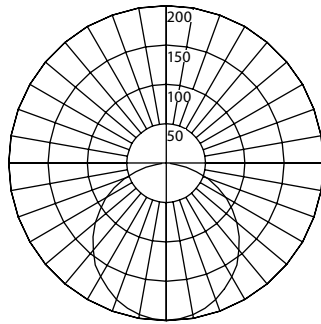

Intensity Summary (Candle Power)

Angle	Mean CP
0	200
5	199
15	192
25	179
35	158
45	132
55	103
65	75
75	41
85	11
90	4

CCT Data Multiplier

DLE4-10-120-3K-SQ	1.021
DLE4-10-120-4K-SQ	1.042
DLE4-10-120-5K-SQ	1.076

Cone of Light Tabulation

Mounted height (Feet)	Footcandles Beam Center	Diameter (Feet)
4	12.5	5.1
6	5.6	7.6
8	3.1	8.3
10	2.0	13.0
12	1.4	15.0
14	1.0	17.8
16	0.8	20.2

Zonal Lumen Summary

Zone	Lumens	% of Luminaire
0-30	155	26.8%
0-40	254	43.8%
0-60	449	77.5%
0-90	579	100.0%
90-180	0	0.0%
0-180	579	100.0%

Fixture tested per LM-79-08. Photometric data is of the performance of a representative fixture. Results may vary in the field.

Performance Data

Model Number	Lumens	Watts	Lumens/Watt
DLE4-10-120-2K-RD	461	10.8	42.7
DLE4-10-120-3K-RD	470	10.8	43.5
DLE4-10-120-4K-RD	480	10.8	44.5
DLE4-10-120-5K-RD	496	10.8	45.9
DLE4-10-120-2K-SQ	579	11.2	51.7
DLE4-10-120-3K-SQ	591	11.2	52.8
DLE4-10-120-4K-SQ	603	11.2	53.9
DLE4-10-120-5K-SQ	623	11.2	55.6

Recommended Dimmers*

- Lutron Toggler TGCL-153P
- Lutron Skylark SCL-153P
- Lutron DIVA DVCL-153P
- Lutron DIVA DVELV-300P
- Lutron DIVA DVELV-303P

*Not a complete list. Check compatibility before installation.