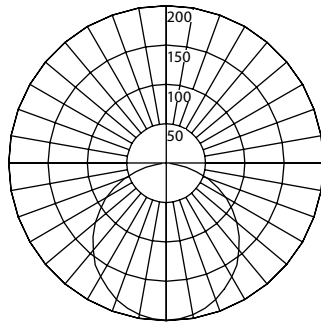

Intensity Summary (Candle Power)

Angle	Mean CP
0	200
5	199
15	192
25	179
35	158
45	132
55	103
65	75
75	41
85	11
90	4

Cone of Light Tabulation

Mounted height (Feet)	Footcandles Beam Center	Diameter (Feet)
4	12.5	5.1
6	5.6	7.6
8	3.1	8.3
10	2.0	13.0
12	1.4	15.0
14	1.0	17.8
16	0.8	20.2

Zonal Lumen Summary

Zone	Lumens	% of Luminaire
0-30	155	26.8%
0-40	254	43.8%
0-60	449	77.5%
0-90	579	100.0%
90-180	0	0.0%
0-180	579	100.0%

CCT Data Multiplier

DLE4-10-120-3K-SQ	1.021
DLE4-10-120-4K-SQ	1.042
DLE4-10-120-5K-SQ	1.076

Fixture tested per LM-79-08. Photometric data is of the performance of a representative fixture. Results may vary in the field.

Performance Data

Model Number	Lumens	Watts	Lumens/Watt
DLE4-10-120-2K-RD	461	10.8	42.7
DLE4-10-120-3K-RD	470	10.8	43.5
DLE4-10-120-4K-RD	480	10.8	44.5
DLE4-10-120-5K-RD	496	10.8	45.9
DLE4-10-120-2K-SQ	579	11.2	51.7
DLE4-10-120-3K-SQ	591	11.2	52.8
DLE4-10-120-4K-SQ	603	11.2	53.9
DLE4-10-120-5K-SQ	623	11.2	55.6

Recommended Dimmers*

- Lutron Toggler TGCL-153P
- Lutron Skylark SCL-153P
- Lutron DIVA DVCL-153P
- Lutron DIVA DVCLV-300P
- Lutron DIVA DVCLV-303P

*Not a complete list. Check compatibility before installation.