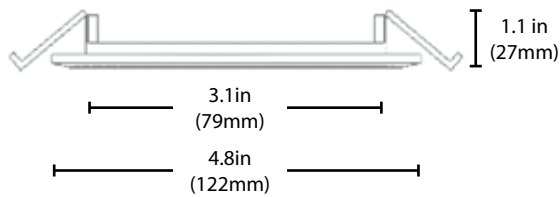

DLE4 | 4" Edge Lit LED Downlight

Ordering Information

Series	Version	Voltage	CCT's	Trim Shape	Trim Color
DLE4	10 (Version 1)	120 (120V)	2K (2700 K)	RD (Round)	WH (White)
			3K (3000 K)	SQ (Square)	
			4K (4000 K)		
			5K (5000 K)		

Accessories

Accessories sold separately

Round Mounting Template	DLE4-RD-TEMPLATE
Square Mounting Template	DLE4-SQ-TEMPLATE
24" Extension Cable	DLE-EXTCABLE-24

Dimensions

MEET OUR **Outdoor** FAMILY

Powerful
high performance outdoor lighting

DISCOVER

Practical
high performance outdoor lighting

DISCOVER

Home About Products Resources Contact Us

Meet The Outdoor Family | nicoroutdoor.com