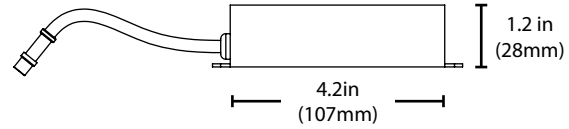

DLE4 | 4" Edge Lit LED Downlight

Ordering Information

Series	Version	Voltage	CCT's	Trim Shape	Trim Color
DLE4	10 (Version 1)	120 (120V)	2K (2700 K)	RD (Round)	WH (White)
			3K (3000 K)	SQ (Square)	
			4K (4000 K)		
			5K (5000 K)		

Accessories

Accessories sold separately

Round Mounting Template	DLE4-RD-TEMPLATE
Square Mounting Template	DLE4-SQ-TEMPLATE
24" Extension Cable	DLE-EXTCABLE-24

Dimensions

MEET OUR **Outdoor** FAMILY

Powerful
high performance outdoor lighting

DISCOVER

Practical
high performance outdoor lighting

DISCOVER

Home About Products Resources Contact Us

Meet The Outdoor Family | nicoroutdoor.com