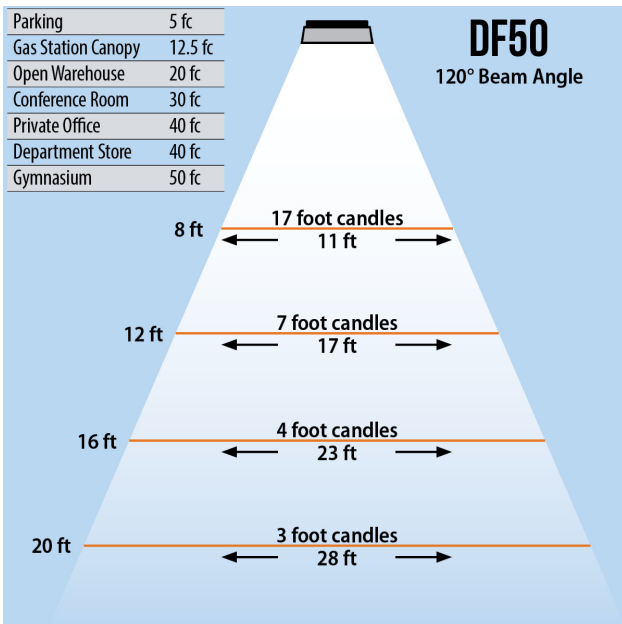

DURAFLOOD 50

LED FLOOD LIGHT (50 WATT)

150 MH Replacement

Trunion Mount

Knuckle Mount

Lumens	4,500
CCT	3000-3500K, 6000-6500K
CRI	> 75
Beam Angle	120°
Operating Voltage	100 - 277 VAC
Power Consumption	50W
Driver	Mean Well
LED Source	Bridgelux
Lifespan	> 50,000 Hours
IP Grade	IP65
Body Construction	Aluminum & Toughened Glass
Dimensions	11.41" x 9.29" x 7.20"
Weight	6.61 lbs

ORDER CODE Example DF50-BRZ-50W120D6K

Fixture	Finish	Beam Angle	CCT
DF50 - Trunion	BRZ - Bronze	50W120D - 120°	6K - 6000K
DF50KM - Knuckle	GR - Gray		3K - 3000K

DURAFLOOD 50

LED FLOOD LIGHT (50 WATT)

150 MH Replacement

Trunion Mount

Knuckle Mount

Lumens	4,500
CCT	3000-3500K, 6000-6500K
CRI	> 75
Beam Angle	120°
Operating Voltage	100 - 277 VAC
Power Consumption	50W
Driver	Mean Well
LED Source	Bridgelux
Lifespan	> 50,000 Hours
IP Grade	IP65
Body Construction	Aluminum & Toughened Glass
Dimensions	11.41" x 9.29" x 7.20"
Weight	6.61 lbs