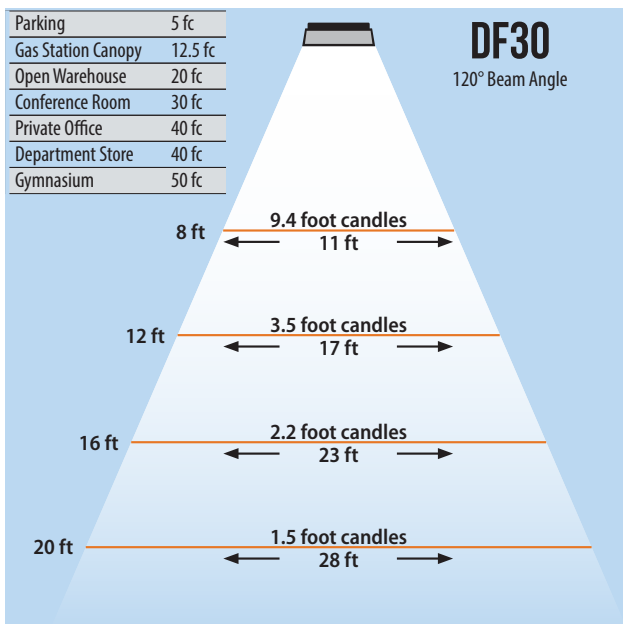

DURAFLOOD 30

LED FLOOD LIGHT (30 WATT)

175W PAR 38 Replacement

Lumens	2,700
CCT	3000-3500K, 6000-6500K
CRI	> 75
Beam Angle	120°
Operating Voltage	100 - 240 VAC
Power Consumption	30W
LED Source	Bridgelux
Lifespan	> 50,000 Hours
IP Grade	IP65
Body Construction	Aluminum & Toughened Glass
Dimensions	8.86" x 7.28" x 4.96"
Weight	2.85 lbs

Trunnion Mount

Knuckle Mount

ORDER CODE Example DF30-BRZ-30W120D6K

Fixture	Finish	Beam Angle	CCT
DF30 - Trunnion	BRZ - Bronze	30W120D - 120°	6K - 6000K
DF30KM - Knuckle			3K - 3000K

DURAFLOOD 30

LED FLOOD LIGHT (30 WATT)

175W PAR 38 Replacement

Lumens	2,700
CCT	3000-3500K, 6000-6500K
CRI	> 75
Beam Angle	120°
Operating Voltage	100 - 240 VAC
Power Consumption	30W
LED Source	Bridgelux
Lifespan	> 50,000 Hours
IP Grade	IP65
Body Construction	Aluminum & Toughened Glass
Dimensions	8.86" x 7.28" x 4.96"
Weight	2.85 lbs

Trunnion Mount

Knuckle Mount

ORDER CODE Example DF30-BRZ-30W120D6K

Fixture	Finish	Beam Angle	CCT
DF30 - Trunnion	BRZ - Bronze	30W120D - 120°	6K - 6000K
DF30KM - Knuckle			3K - 3000K