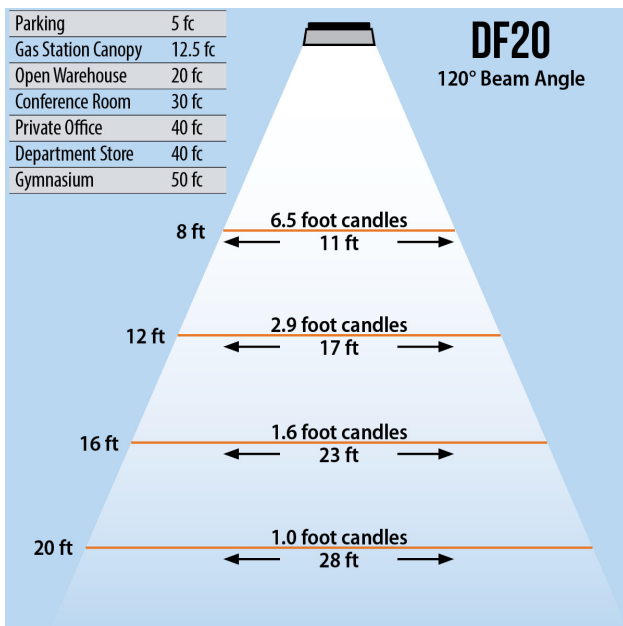

DURAFLOOD 20

LED FLOOD LIGHT (20 WATT)

120W PAR 38 Replacement

Trunnion Mount

Knuckle Mount

Lumens	1,800
CCT	3000-3500K, 6000-6500K
CRI	> 75
Beam Angle	120°
Operating Voltage	100 - 240 VAC
Power Consumption	20W
LED Source	Bridgelux
Lifespan	> 50,000 Hours
IP Grade	IP65
Body Construction	Aluminum & Toughened Glass
Dimensions	7.09" x 5.51" x 5.71"
Weight	2.65 lbs

ORDER CODE Example DF20-BRZ-20W120D6K

Fixture	Finish	Beam Angle	CCT
DF200 - Trunnion	BRZ - Bronze	20W120D - 120°	6K - 6000K
DF20KM - Knuckle			3K - 3000K