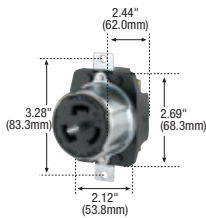

Industrial grade 50A locking devices

Product description

3-pole, 4-wire grounding
50A, 3Ø 250V/AC
Non-NEMA, California standard

CS8364

CS8369

California standard plugs & connectors

Rating A	V/AC	Description	Cord diameter	Color	Plug catalog no.	Connector catalog no.	
50	250	3Ø pro grip nylon	0.44-1.06" (11.1-26.0mm)	RD & BK	□ CS8365EX	□ CS8364EX	• •
		3Ø armored	0.68-1.13" (17.3-28.6mm)	Steel	□ CS8365	□ CS8364	• •

7788CR
Corrosion
resistant

7770

7716

7717

7716EX

7717EX

Dimensional information:
C-80, C-81

Plug & connector specification information:
50A: C-92

3-pole, 4-wire grounding
50A, 3Ø 250V/AC
Non-NEMA, California standard

CS8364

CS8369

California standard plugs & connectors

Rating A	V/AC	Description	Cord diameter	Color	Plug catalog no.	Connector catalog no.		
50	250	3Ø pro grip nylon	0.44-1.06" (11.1-26.0mm)	RD & BK	□ CS8365EX	□ CS8364EX	•	•
		3Ø armored	0.68-1.13" (17.3-28.6mm)	Steel	□ CS8365	□ CS8364	•	•