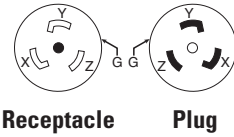

Receptacle specification information:
50A: C-92

Flanged inlet & flanged outlet specification information:
50A: C-92

Color ordering information:

For ordering devices, include Catalog no. followed by the Color suffix: BK (Black), GY (Gray), RD (Red), Y or CR (Yellow)

3-pole, 4-wire grounding
50A, 3Ø 250V/AC
Non-NEMA, California standard

CS8364

CS8369

California standard plugs & connectors

Rating	A	V/AC	Description	Cord diameter	Color	Plug catalog no.	Connector catalog no.		
50	250		3Ø pro grip nylon	0.44-1.06" (11.1-26.0mm)	RD & BK	□ CS8365EX	□ CS8364EX	•	•
			3Ø armored	0.68-1.13" (17.3-28.6mm)	Steel	□ CS8365	□ CS8364	•	•