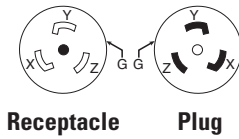

Industrial grade 50A locking devices

Product description

3-pole, 4-wire grounding
50A, 3Ø 250V/AC
Non-NEMA, California standard

CS8364

CS8369

California standard plugs & connectors

Rating A	V/AC	Description	Cord diameter	Color	Plug catalog no.	Connector catalog no.	
50	250	3Ø pro grip nylon	0.44-1.06" (11.1-26.0mm)	RD & BK	□ CS8365EX	□ CS8364EX	• •
		3Ø armored	0.68-1.13" (17.3-28.6mm)	Steel	□ CS8365	□ CS8364	• •

Receptacle specification information:
50A: C-92

Flanged inlet & flanged outlet specification information:
50A: C-92

Color ordering information:

For ordering devices, include Catalog no. followed by the Color suffix: BK (Black), GY (Gray), RD (Red), Y or CR (Yellow)