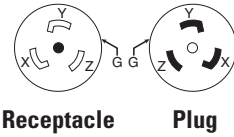

Industrial grade 50A locking devices

Product description

3-pole, 4-wire grounding
50A, 3Ø 250V/AC
Non-NEMA, California standard

CS8364

CS8369

California standard plugs & connectors

Rating	A	V/AC	Description	Cord diameter	Color	Plug catalog no.	Connector catalog no.		
50	250		3Ø pro grip nylon	0.44-1.06" (11.1-26.0mm)	RD & BK	□ CS8365EX	□ CS8364EX	•	•
			3Ø armored	0.68-1.13" (17.3-28.6mm)	Steel	□ CS8365	□ CS8364	•	•

Receptacle specification information:
50A: C-92

Flanged inlet & flanged outlet specification information:
50A: C-92

Color ordering information:

For ordering devices, include Catalog no. followed by the Color suffix: BK (Black), GY (Gray), RD (Red), Y or CR (Yellow)

50A: C-92

Receptacle specification information:

50A: C-92

Flanged inlet & flanged outlet specification information:

50A: C-92

Color ordering information:

For ordering devices, include Catalog no. followed by the Color suffix: BK (Black), GY (Gray), RD (Red), Y or CR (Yellow)