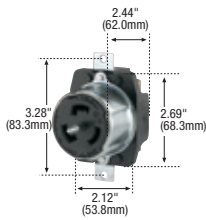

Industrial grade 50A locking devices

Product description

3-pole, 4-wire grounding
50A, 3Ø 250V/AC
Non-NEMA, California standard

CS8364

CS8369

California standard plugs & connectors

Rating A	V/AC	Description	Cord diameter	Color	Plug catalog no.	Connector catalog no.	
50	250	3Ø pro grip nylon	0.44-1.06" (11.1-26.0mm)	RD & BK	□ CS8365EX	□ CS8364EX	• •
		3Ø armored	0.68-1.13" (17.3-28.6mm)	Steel	□ CS8365	□ CS8364	• •

3-pole, 4-wire grounding
50A, 3Ø 250V/AC
Non-NEMA, California standard

CS8364

CS8369

California standard plugs & connectors

Rating A	V/AC	Description	Cord diameter	Color	Plug catalog no.	Connector catalog no.		
50	250	3Ø pro grip nylon	0.44-1.06" (11.1-26.0mm)	RD & BK	□ CS8365EX	□ CS8364EX	•	•
		3Ø armored	0.68-1.13" (17.3-28.6mm)	Steel	□ CS8365	□ CS8364	•	•

7788CR
Corrosion
resistant

7770

7716

7717

7716EX

7717EX

Dimensional information:
C-80, C-81

Plug & connector specification information:
50A: C-92