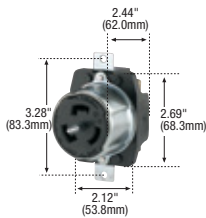

Industrial grade 50A locking devices

Product description

3-pole, 4-wire grounding
50A, 3Ø 250V/AC
Non-NEMA, California standard

CS8364

CS8369

California standard plugs & connectors

Rating	A	V/AC	Description	Cord diameter	Color	Plug catalog no.	Connector catalog no.		
50	250		3Ø pro grip nylon	0.44-1.06" (11.1-26.0mm)	RD & BK	□ CS8365EX	□ CS8364EX	•	•
			3Ø armored	0.68-1.13" (17.3-28.6mm)	Steel	□ CS8365	□ CS8364	•	•

California standard grade receptacles

Rating	A	V/AC	Description	Color	Single receptacle	
50	250		3Ø California standard receptacles	BK	□ CS8369	•

California standard flanged inlets

Rating	A	V/AC	Description	Color	Flanged inlet	Flanged inlet w/ lid	
50	250		3Ø California standard flanged inlets	Steel	□ CS8375	□ CS8377	•

7788CR
Corrosion resistant

7770

7716

7717

7716EX

7717EX

Dimensional information:
C-80, C-81

Plug & connector specification information:
50A: C-92

3-pole, 4-wire grounding
50A, 3Ø 250V/AC
Non-NEMA, California standard

CS8364

CS8369

California standard plugs & connectors

Rating	A	V/AC	Description	Cord diameter	Color	Plug catalog no.	Connector catalog no.		
50	250		3Ø pro grip nylon	0.44-1.06" (11.1-26.0mm)	RD & BK	□ CS8365EX	□ CS8364EX	•	•
			3Ø armored	0.68-1.13" (17.3-28.6mm)	Steel	□ CS8365	□ CS8364	•	•