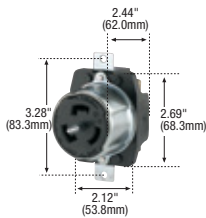

Industrial grade 50A locking devices

Product description

3-pole, 4-wire grounding
50A, 3Ø 250V/AC
Non-NEMA, California standard

CS8364

CS8369

California standard plugs & connectors

Rating	A	V/AC	Description	Cord diameter	Color	Plug catalog no.	Connector catalog no.		
50	250		3Ø pro grip nylon	0.44-1.06" (11.1-26.0mm)	RD & BK	□ CS8365EX	□ CS8364EX	•	•
			3Ø armored	0.68-1.13" (17.3-28.6mm)	Steel	□ CS8365	□ CS8364	•	•

3-pole, 4-wire grounding
50A, 3Ø 250V/AC
Non-NEMA, California standard

CS8364

CS8369

California standard plugs & connectors

Rating	A	V/AC	Description	Cord diameter	Color	Plug catalog no.	Connector catalog no.		
50	250		3Ø pro grip nylon	0.44-1.06" (11.1-26.0mm)	RD & BK	□ CS8365EX	□ CS8364EX	•	•
			3Ø armored	0.68-1.13" (17.3-28.6mm)	Steel	□ CS8365	□ CS8364	•	•