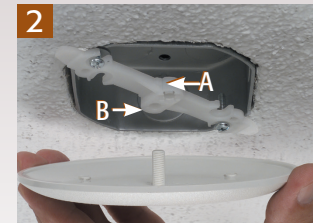

BENEFITS

- Attractive cover. Screws don't show on the ceiling
- Plastic eliminates the scratches you get with painted metal covers
- Covers poorly cut drywall

CATALOG NUMBER	UPC/DCI/NAED MFG #018997	BOX SIZE	UNIT PKG	STD PKG	DIM A	DIM B	DIM C
CP3540	54090	3-1/2 & 4"	1/Bag	50 Bags	.437	5.390	.812

Two #8-32 x 3/4" flat head screws and bracket are included.

PATENTED.

INSTALLATION INSTRUCTIONS

1 Back the screws out enough to slip the bracket on.

2 Use the opening in the bracket most suitable for your ceiling condition...
 'A' for flat ceilings, push post into opening to seat cover;
 'B' for uneven or textured ceilings, screw threaded post into opening until tight.

For Flat and Uneven Ceilings...

Ceiling Box Cover

Mounting screws are invisible on the ceiling

COVERS PAN BOXES!

Covers unused 3-1/2" and 4" round and octagonal boxes prior to the installation of a fan or fixture. Non-rusting, paintable plastic.

IMPROVED FEATURES

- Deeper cover works with pan boxes without the need to cut the post
- Use #8 screws provided or back out existing screws to accept notched bracket
- Bracket has two separate cover mounting options. Threaded post pushes in, for flat ceilings, or screws on for textured/uneven ceilings. (see photo below)