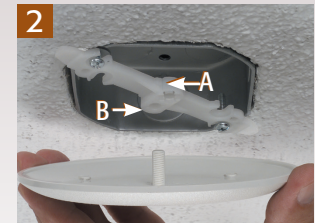

IMPROVED FEATURES

- Deeper cover works with pan boxes without the need to cut the post
- Use #8 screws provided or back out existing screws to accept notched bracket
- Bracket has two separate cover mounting options. Threaded post pushes in, for flat ceilings, or screws on for textured/uneven ceilings. (see photo below)

BENEFITS

- Attractive cover. Screws don't show on the ceiling
- Plastic eliminates the scratches you get with painted metal covers
- Covers poorly cut drywall

CATALOG NUMBER	UPC/DCI/NAED MFG #018997	BOX SIZE	UNIT PKG	STD PKG	DIM A	DIM B	DIM C
CP3540	54090	3-1/2 & 4"	1/Bag	50 Bags	.437	5.390	.812

Two #8-32 x 3/4" flat head screws and bracket are included.

PATENTED.

INSTALLATION INSTRUCTIONS

Back the screws out enough to slip the bracket on.

Use the opening in the bracket most suitable for your ceiling condition...

'A' for flat ceilings, push post into opening to seat cover;

'B' for uneven or textured ceilings, screw threaded post into opening until tight.

For Flat and Uneven Ceilings...