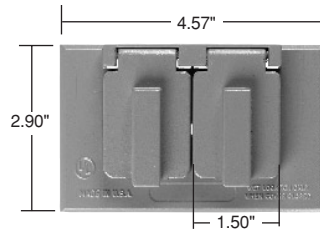

**Horizontal  
2 Self-Closing Lids**

**Vertical  
1 Self-Closing Lid**

**Horizontal  
1 Self-Closing Lid**

Catalog Number	Description	Color	3rd Party Compliance
<b>One Gang</b>			
CA7-GH	Single Receptacle Horizontal – 1 Self-Closing Lid	Gray	•
CA7-GV CA7-BRV CA7-WV	Single Receptacle Vertical – 1 Self-Closing Lid	Gray Bronze White	•
CA8-GH CA8-BRH CA8-WH	Duplex Receptacle Horizontal – 2 Self-Closing Lids	Gray Bronze White	•
CA8-GJ	Oversized Duplex Receptacle Horizontal – 2 Self-Closing Lids Dimensions: H - 4.52", L - 4.58"	Gray	•
CA8-GV CA8-BRV CA8-WV	Duplex Receptacle Vertical – 1 Self-Closing Lid	Gray Bronze White	•
CA8-GVFS CA8-WVFS	Duplex Receptacle Vertical – 1 Self-Closing Lid 4 Screw Mounting	Gray White	•
CA721-G	Power Outlet – 1.625 Diameter Vertical – 1 Self-Closing Lid	Gray	•
CA725-G	Power Outlet – 1.750 Diameter Vertical – 1 Self-Closing Lid	Gray	•
CA723-G	Power Outlet – 2.125 Diameter Vertical – 1 Self-Closing Lid	Gray	•