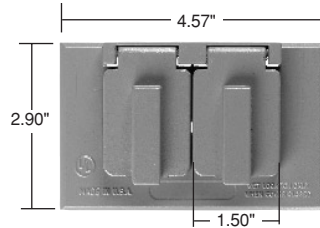

Horizontal
2 Self-Closing Lids

Vertical
1 Self-Closing Lid

Horizontal
1 Self-Closing Lid

Catalog Number	Description	Color	3rd Party Compliance
One Gang			
CA7-GH	Single Receptacle Horizontal – 1 Self-Closing Lid	Gray	•
CA7-GV CA7-BRV CA7-WV	Single Receptacle Vertical – 1 Self-Closing Lid	Gray Bronze White	•
CA8-GH CA8-BRH CA8-WH	Duplex Receptacle Horizontal – 2 Self-Closing Lids	Gray Bronze White	•
CA8-GJ	Oversized Duplex Receptacle Horizontal – 2 Self-Closing Lids Dimensions: H - 4.52", L - 4.58"	Gray	•
CA8-GV CA8-BRV CA8-WV	Duplex Receptacle Vertical – 1 Self-Closing Lid	Gray Bronze White	•
CA8-GVFS CA8-WVFS	Duplex Receptacle Vertical – 1 Self-Closing Lid 4 Screw Mounting	Gray White	•
CA721-G	Power Outlet – 1.625 Diameter Vertical – 1 Self-Closing Lid	Gray	•
CA725-G	Power Outlet – 1.750 Diameter Vertical – 1 Self-Closing Lid	Gray	•
CA723-G	Power Outlet – 2.125 Diameter Vertical – 1 Self-Closing Lid	Gray	•

Weatherproof Boxes & Covers

Cast Weatherproof Covers

Features

- Broad line of single gang covers for receptacles and power outlets.
- High quality, made in U.S.A.
- Baked-on electrostatic, polyester, powder paint for superior scratch and corrosion resistance.
- Heavy-duty die-cast zinc.
- Stainless steel springs.
- Covers comply with 2002 NEC Section 406.8(A) and 406.8(B)(2).