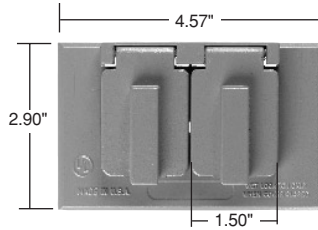

Weatherproof Boxes & Covers

Cast Weatherproof Covers

Features

- Broad line of single gang covers for receptacles and power outlets.
- High quality, made in U.S.A.
- Baked-on electrostatic, polyester, powder paint for superior scratch and corrosion resistance.
- Heavy-duty die-cast zinc.
- Stainless steel springs.
- Covers comply with 2002 NEC Section 406.8(A) and 406.8(B)(2).

Horizontal
2 Self-Closing Lids

Vertical
1 Self-Closing Lid

Horizontal
1 Self-Closing Lid

Catalog Number	Description	Color	3rd Party Compliance
One Gang			
CA7-GH	Single Receptacle Horizontal – 1 Self-Closing Lid	Gray	•
CA7-GV CA7-BRV CA7-WV	Single Receptacle Vertical – 1 Self-Closing Lid	Gray Bronze White	•
CA8-GH CA8-BRH CA8-WH	Duplex Receptacle Horizontal – 2 Self-Closing Lids	Gray Bronze White	•
CA8-GJ	Oversized Duplex Receptacle Horizontal – 2 Self-Closing Lids Dimensions: H - 4.52", L - 4.58"	Gray	•
CA8-GV CA8-BRV CA8-WV	Duplex Receptacle Vertical – 1 Self-Closing Lid	Gray Bronze White	•
CA8-GVFS CA8-WVFS	Duplex Receptacle Vertical – 1 Self-Closing Lid 4 Screw Mounting	Gray White	•
CA721-G	Power Outlet – 1.625 Diameter Vertical – 1 Self-Closing Lid	Gray	•
CA725-G	Power Outlet – 1.750 Diameter Vertical – 1 Self-Closing Lid	Gray	•
CA723-G	Power Outlet – 2.125 Diameter Vertical – 1 Self-Closing Lid	Gray	•