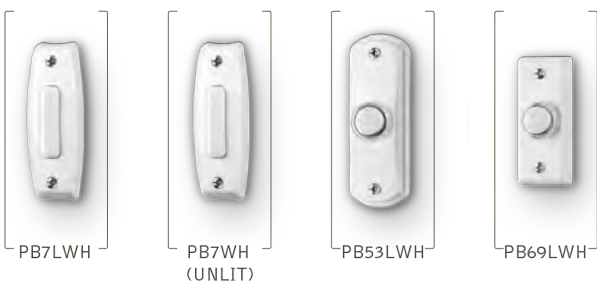

Pushbuttons

Not all door chime pushbuttons are created equal.

From surface mount to flush mount and polished brass to satin nickel and oil-rubbed bronze, this line of pushbuttons is specifically designed to meet your individual style and function needs.

S A T I N N I C K E L

P O L I S H E D B R A S S

B L A C K

P O L I S H E D C H R O M E

O I L - R U B B E D B R O N Z E

A N T I Q U E B R A S S

W H I T E

G O L D