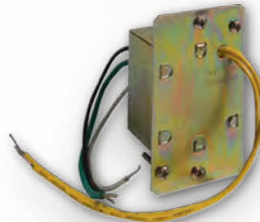

Transformer C915 cULus

16-volt, 10VA transformer for use with most NuTone door chimes. 16-volt, 10VA for a single chime. Fits in standard junction box, run one wire and it's ready for use.