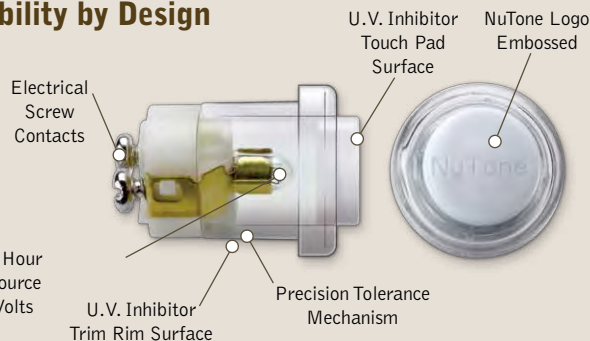

Pushbutton Durability by Design

20,000 Hour Light Source @ 18 Volts

NuTone® Pushbuttons

Model#	Lighted or Unlighted	Finish	Surface Mount	Fits Brick Molding	Dimensions
PB4LBL	Lighted	Black	X	X	1 1/8" x 4 3/16"
PB4LBR	Lighted	Oil-Rubbed Bronze	X	X	1 1/8" x 4 3/16"
PB4LSN	Lighted	Satin Nickel	X	X	1 1/8" x 4 3/16"
PB7LBL	Lighted	Black	X	X	2 7/8" x 1" x 3/4"
PB7LPB	Lighted	Polished Brass	X	X	2 7/8" x 1" x 3/4"
PB7LSN	Lighted	Satin Nickel	X	X	2 7/8" x 1" x 3/4"
PB7LWH	Lighted	White	X	X	2 7/8" x 1" x 3/4"
PB7WH	Unlighted	White	X	X	2 7/8" x 1" x 3/4"
PB10GL	Lighted	Gold Anodized with Black Trim			7/8" x 2 5/8"
PB15LBR	Lighted	Oil-Rubbed Bronze			1 3/4" x 3"
PB15LPB	Lighted	Polished Brass			1 3/4" x 3"
PB15LSN	Lighted	Satin Nickel			1 3/4" x 3"
PB18WHCL	Unlighted	Clear/White		X	1 3/16" Round
PB18LWHCL	Lighted	Clear/White		X	1 3/16" Round
PB19LGL	Lighted	Polished Brass with Antique Hammered Center	X	X	1" x 3 1/8"
PB27LBR	Lighted	Oil-Rubbed Bronze			1 1/2" x 3 1/2"
PB27LSN	Lighted	Satin Nickel			1 1/2" x 3 1/2"
PB29LR	Lighted	Oil-Rubbed Bronze			7/8" x 3 9/16"
PB29LSN	Lighted	Satin Nickel			7/8" x 3 9/16"
PB49LPB	Lighted	Polished Brass	X	X	1 1/8" x 6"
PB53LWH	Lighted	White	X		1 1/4" x 3 1/2"
PB59LPB	Lighted	Polished Brass			1 5/8" x 4 1/4"
PB61LPB	Lighted	Polished Brass			1 1/4" x 4 1/2"
PB64LAB	Lighted	Antique Brass		X	1 1/8" x 4 3/4"
PB67AB	Unlighted	Antique Brass	X		1 3/4" Round
PB67PB	Unlighted	Polished Brass	X		1 3/4" Round
PB69LBL	Lighted	Black	X	X	1" x 2 3/4"
PB69LPB	Lighted	Polished Brass	X	X	1" x 2 3/4"
PB69LPC	Lighted	Polished Chrome	X	X	1" x 2 3/4"
PB69LSN	Lighted	Satin Nickel	X	X	1" x 2 3/4"
PB69LWH	Lighted	White	X	X	1" x 2 3/4"
PB78LWHCL	Lighted	White			1 3/16" Round

NuTone® Stucco Pushbuttons

Model#	Lighted Or Unlighted	Finish	Dimensions
PB41BGL	Unlighted	Polished Brass (Escutcheon & Button)	2 1/2" Round
PB41LBGL	Lighted	Polished Brass (Escutcheon & Button)	2 1/2" Round
PB41LBR	Lighted	Oil-Rubbed Bronze (Escutcheon & Button)	2 1/2" Round
PB41LSN	Lighted	Satin Nickel (Escutcheon & Button)	2 1/2" Round
PB41LWH	Lighted	White (Escutcheon & Button)	2 1/2" Round
PB41APB41LA	-	Wiring Sleeve	-