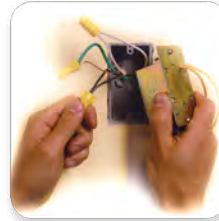

**Step One:**

Install a junction box where the chime is to be installed.

**Step Two:**

Wire the transformer as you would any common receptacle.

**Step Three:**

Drop the transformer in and attach to the junction box. Connect low voltage wires to the chime and mount it directly to the transformer. The transformer works in any standard, single-gang junction box.