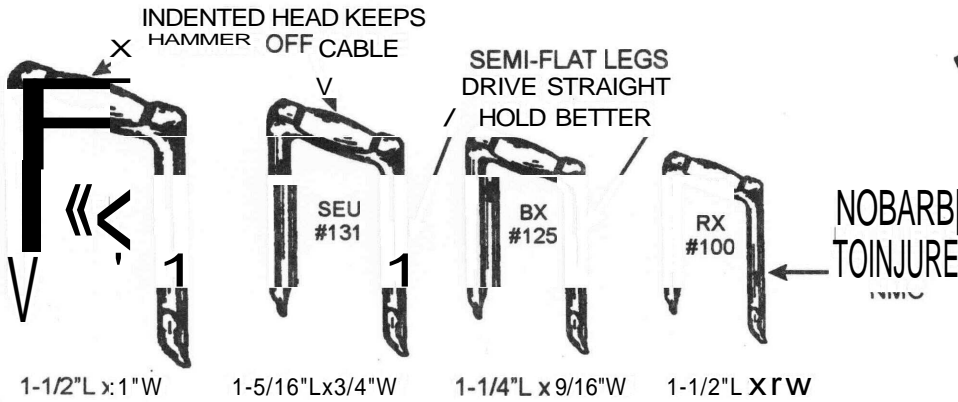

THE LEADER

Nob-Staples®
Cable Staples
 Carbon Steel

						STANDARD SHIPPER
SIZE AND PACK NUMBER	NAED PRODUCT CODE	CABLE SIZE	ITEM NUMBER	CARTON QUANTITY	QUANTITY	APPROX. WEIGHT IN LBS.
100PP5M	09115	NMC 2 COND. 12 & 14 WIRE & 2 Cond. WG	C703736	PLASTIC PAIL	5,000	23
100 PB 5M	09114		C703702	BULK	5,000	23
100P5	09113		C703652	500	10,000	45
100P1	09111		C703603	100	10,000	45
*100 PB 5M EG	59114		C703850	BULK	5,000	23
*100 P5 EG	59113		C703801	500	10,000	45
*100 P1 EG	59111		C703751	100	10,000	45
125PP5M	09215	BX 3 COND. 12 x 10 WIRE	C704122	PLASTIC PAIL	5,000	36
125 PB 5M	09214		C704106	BULK	5,000	36
125 P5	09213		C704029	500	5,000	36
125 P1	09211		C704071	100	5,000	36
*125PB5MEG	59214		C704130	BULK	5,000	36
*125 P5 EG	59213		C704205	500	5,000	36
*125 P1 EG	59211		C704155	100	5,000	36

* ELECTRO GALVANIZED

SERVICE CABLE STAPLES ELECTRO GALVANIZED

SIZE AND PACK NUMBER	NAED PRODUCT CODE	CABLE SIZE	ITEM NUMBER	CARTON QUANTITY	QUANTITY	APPROX. WEIGHT IN LBS.
*131 P1	59310	SEU 6/3	C704254	100	5,000	47
*141 P1	59410	SEU 2/3	C704304	100	5,000	59
*151 P1	59510	SEU 4/0	C704396	100	1,000	39

						STANDARD SHIPPER
SIZE AND PACK NUMBER	NAED PRODUCT CODE	CABLE SIZE	ITEM NUMBER	CARTON QUANTITY	QUANTITY	APPROX. WEIGHT IN LBS.
100PP5M	09115	NMC 2 COND. 12 & 14 WIRE & 2 Cond. WG	C703736	PLASTIC PAIL	5,000	23
100 PB 5M	09114		C703702	BULK	5,000	23
100P5	09113		C703652	500	10,000	45
100P1	09111		C703603	100	10,000	45
*100 PB 5M EG	59114		C703850	BULK	5,000	23
*100 P5 EG	59113		C703801	500	10,000	45
*100 P1 EG	59111		C703751	100	10,000	45
125PP5M	09215	BX 3 COND. 12 x 10 WIRE	C704122	PLASTIC PAIL	5,000	36
125 PB 5M	09214		C704106	BULK	5,000	36
125 P5	09213		C704029	500	5,000	36
125 P1	09211		C704071	100	5,000	36
*125PB5MEG	59214		C704130	BULK	5,000	36
*125 P5 EG	59213		C704205	500	5,000	36
*125 P1 EG	59211		C704155	100	5,000	36