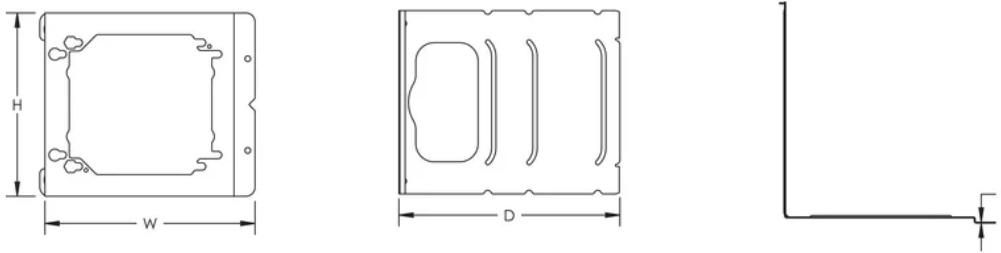

Finish: Pregalvanized

Stud Wall Depth: 2 1/2" - 3 5/8"; 5 1/2" Min

Box Size: 4;4 11/16"

Depth (D): 6.03

Height (H): 5.05"

Width (W): 5.91"

Thickness (T): 0.03"

DIAGRAMS

WARNING

nVent products shall be installed and used only as indicated in nVent's product instruction sheets and training materials. Instruction sheets are available at www.nvent.com and from your nVent customer service representative. Improper installation, misuse, misapplication or other failure to completely follow nVent's instructions and warnings may cause product malfunction, property damage, serious bodily injury and death and/or void your warranty.

North America

+1.800.753.9221

Option 1 – Customer Care

Option 2 – Technical Support

Europe

Netherlands:

+31 800-0200135

France:

+33 800 901 793

Europe

Germany:

800 1890272

Other Countries:

+31 13 5835404

APAC

Shanghai:

+ 86 21 2412 1618/19

Sydney:

+61 2 9751 8500

Our powerful portfolio of brands:
nVent.com **CADDY ERICO HOFFMAN RAYCHEM SCHROFF**
TRACER