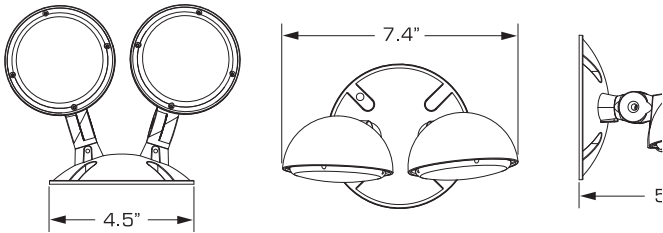

CORS

Single Remote Carton Weight: 1 lbs.
Master Carton Quantity: 20 each