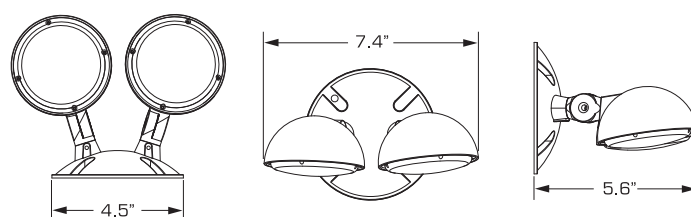

CORD

Double Remote Carton Weight: 1.2 lbs.
Master Carton Quantity: 20 each