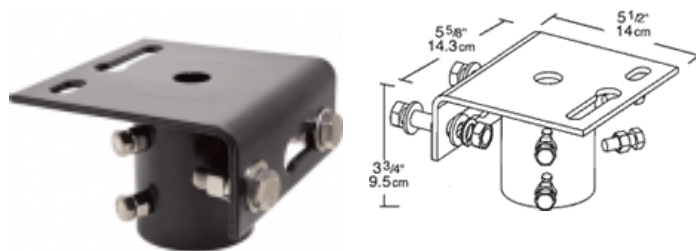

# BSF

Heavy duty brackets support our heaviest flood lights.

Color: Finish

Weight: 4.5 lbs

### Adapter:

2 3/8" slip fitter adapter.