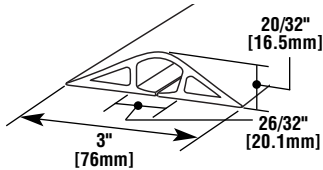

1400 Series

Accepts up to 1/2" cable diameter.