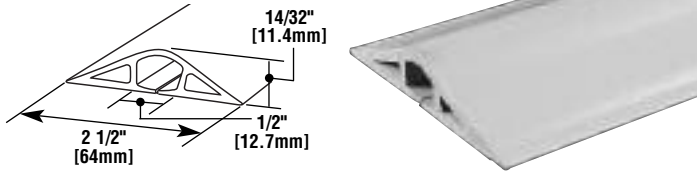

Corduct Overfloor Raceway Systems Ordering Information

1200 Series

Accepts up to 5/16" cable diameter.