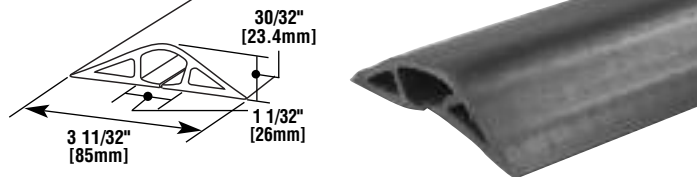

Corduct Overfloor Raceway Systems Ordering Information

1200 Series

Accepts up to 5/16" cable diameter.

1400 Series

Accepts up to 1/2" cable diameter.

1600 Series

Accepts up to 3/4" cable diameter.

Corduct Accessories

| Catalog No./Item | Description/Specifications |
|------------------|--|
| DST2 | Double-Sided Tape – For long term installation. 2" wide x 17 yards [51mm x 15.5m] in length. |

Corduct Product Specifications