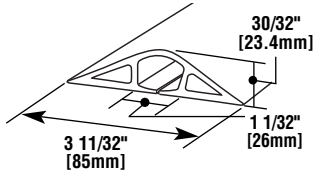

Corduct Overfloor Raceway Systems Ordering Information

1200 Series

Accepts up to 5/16" cable diameter.

1400 Series

Accepts up to 1/2" cable diameter.

1600 Series

Accepts up to 3/4" cable diameter.

Corduct Accessories

| Catalog No./Item | Description/Specifications |
|------------------|--|
| DST2 | Double-Sided Tape – For long term installation. 2" wide x 17 yards [51mm x 15.5m] in length. |

Corduct Product Specifications