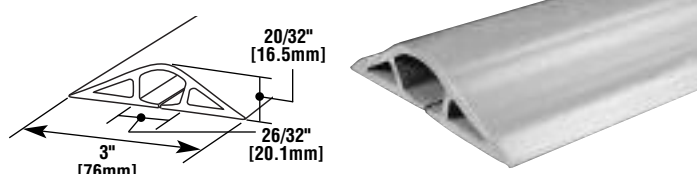

Nonmetallic Pancake Overfloor Raceway Systems

Corduct 1200/1400/1600 Series Overfloor Raceway Cable Protection Systems conceal wires and cords creating a smooth, trip-free surface instantly. They provide permanent or temporary protection for overfloor cabling in high traffic areas. Corduct can be applied to any flooring system with pressure-sensitive tape.

Corduct Overfloor Raceway Cable Protection Systems protect overfloor cabling in high traffic areas.

FEATURES & BENEFITS

- **Durable low profile construction.** Protects cords and reduces tripping hazard.
- **Flexible design.** Conforms to any floor surface.
- **Easy to install.** Cuts to length with scissors or utility knife.
- **Available in three sizes.** Will hide a wide assortment of power and data cords.
- **Available in five colors.** Blend or contrast with any décor.

Corduct Overfloor Raceway Systems Ordering Information

1200 Series

Accepts up to 5/16" cable diameter.

1400 Series

Accepts up to 1/2" cable diameter.

1600 Series

Accepts up to 3/4" cable diameter.

Corduct Accessories

| Catalog No./Item | Description/Specifications |
|------------------|--|
| DST2 | Double-Sided Tape – For long term installation. 2" wide x 17 yards [51mm x 15.5m] in length. |

Corduct Product Specifications