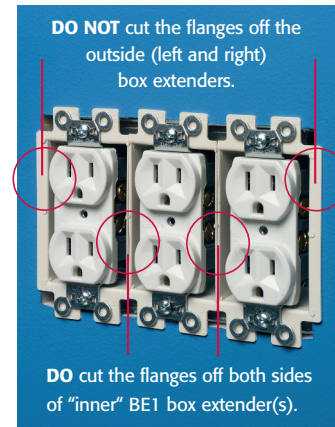

UL/CSA Listed Box Extenders

Made in USA

Extend set back metal or non-metallic electrical boxes up to 1-1/2"

Catalog Number	UPC/DEI/NAED Mfg. #018997	Description BOX EXTENDERS	Std Pkg
BE1	40160	Single-gang	25
BE1X	40171	Single-gang with larger flange.. Better device support in oversized or miscut wall openings.	25
BE2	48960	Two-gang	25
BE3	48967	Three-gang	10
BE4	48968	Four-gang	10

Works in handy boxes and 4" square electrical boxes with plaster rings for a single switch or receptacle. Functions with all standard devices, switches and GFCIs.

BE1R	40160	Fits 3-1/2" and 4" round or octagonal ceiling boxes. Trimable for shallow boxes or obstructions	25

No BE3 or BE4 Box Extenders on the truck? No worries!

View Video

1 Stauffer Industrial Park
Scranton, PA 18517
800/233.4717
Fax 570/562.0646
www.aifittings.com

0714 REV 0216/15M

Patented

Distributed by