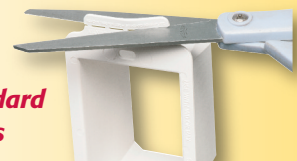

UL/CSA Listed Box Extenders

Made in USA 

NEW!
Large flange
BE1X

THE Answer for Set Back Electrical Boxes

NEW!
Larger Perforated Flange

BE1X
Single gang
with larger flange
Patented

Problem: Set back box

Oops...

BE1

Same Cost as BE1

Arlington's non-conductive box extenders extend set back metal or non-metallic electrical boxes up to 1-1/2 inches, the easy way!

They work with any single gang device and most steel and non-metallic outlet boxes, and provide a level, fully supported wiring device that's flush with the wall surface. In steel boxes they prevent arcing and shorting by creating a barrier between the box and device screws.

Our newest box extender, the **BE1X**, has a slightly larger flange that provides extra device support when the wall opening is miscut or oversized. It accommodates midi or maxi cover plates and **costs the same as our 'regular' single gang BE1**. If you normally use a midi plate this is the box extender for you!

BE1X
Trimable
to fit standard
wall plates

- Complies with NEC 2014, article 314.20 (set back boxes)
- 2-hour fire rating

View Video

Aahh...
Better support
for device

BE1X

A

CLASSIFIED
 

Arlington