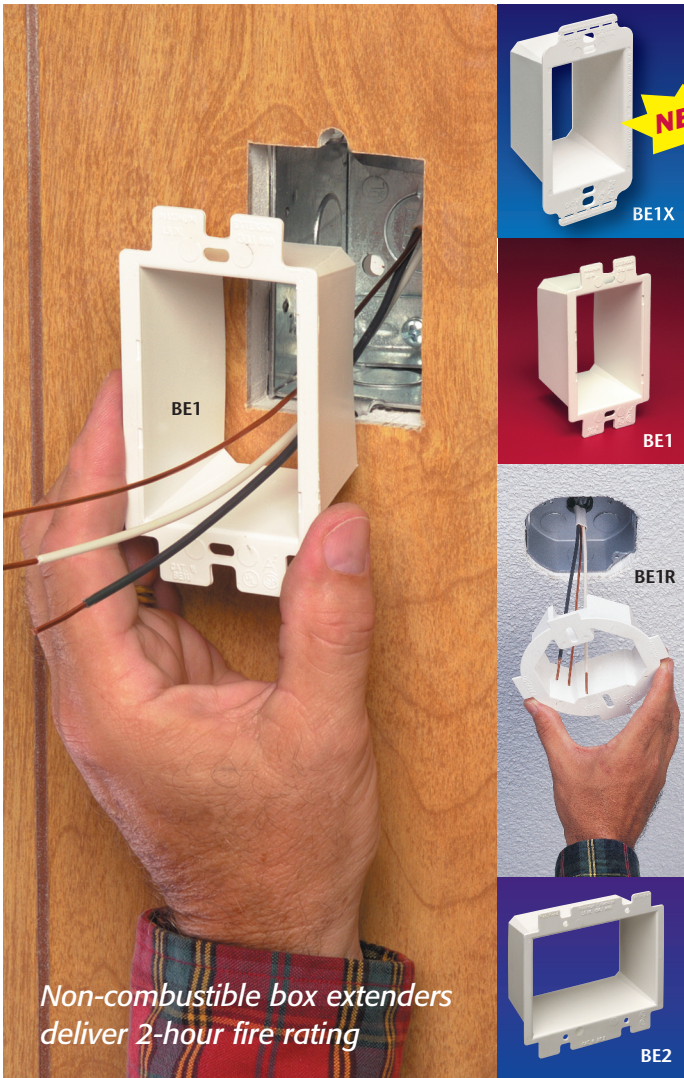

UL/CSA Listed Box Extenders

Made in USA

Extend set back metal or non-metallic electrical boxes up to 1-1/2"

Catalog Number	UPC/DEI/NAED Mfg. #018997	Description BOX EXTENDERS	Std Pkg
BE1	40160	Single-gang	25
BE1X	40171	Single-gang with larger flange.. Better device support in oversized or miscut wall openings.	25
BE2	48960	Two-gang	25
BE3	48967	Three-gang	10
BE4	48968	Four-gang	10

Works in handy boxes and 4" square electrical boxes with plaster rings for a single switch or receptacle. Functions with all standard devices, switches and GFCIs.

BE1R	40160	Fits 3-1/2" and 4" round or octagonal ceiling boxes. Trimable for shallow boxes or obstructions	25

No BE3 or BE4 Box Extenders on the truck? No worries!