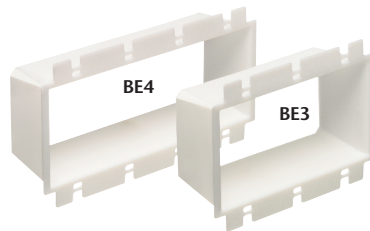

UL/CSA Listed Box Extenders

Made in USA

Extend set back metal or non-metallic electrical boxes up to 1-1/2"

Catalog Number	UPC/DEI/NAED Mfg. #018997	Description BOX EXTENDERS	Std Pkg
BE1	40160	Single-gang	25
BE1X	40171	Single-gang with larger flange.. Better device support in oversized or miscut wall openings.	25
BE2	48960	Two-gang	25
BE3	48967	Three-gang	10
BE4	48968	Four-gang	10

Works in handy boxes and 4" square electrical boxes with plaster rings for a single switch or receptacle. Functions with all standard devices, switches and GFCIs.

BE1R	40160	Fits 3-1/2" and 4" round or octagonal ceiling boxes. Trimable for shallow boxes or obstructions	25

No BE3 or BE4 Box Extenders on the truck? No worries!

View Video

1 Stauffer Industrial Park
Scranton, PA 18517
800/233.4717
Fax 570/562.0646
www.aifittings.com

0714 REV 0216/15M

Patented

Distributed by