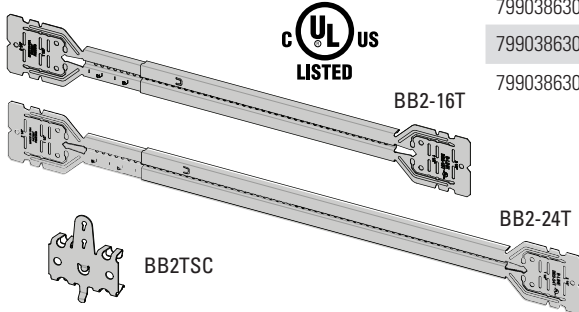

# Telescoping Bracket & Box Mounting Clip

UPC Part #	Catalog #	Description	W (in)	W (mm)	Box Qty.
79903863001	BB2-16T	Telescoping Bracket	11" - 18"	280 - 450	50
79903863002	BB2-24T	Telescoping Bracket	15 1/2" - 26"	390 - 660	50
79903863003	BB2TSC	Box Mounting Clip	--	--	100

Bend flange as shown for 1 1/2" and 2 1/8" box depths:

Cut and bend flange as shown for 2 1/2" and 2 13/16" box depths:

When BB2-16T or BB2-24T is used on metal studs in Canada, at least one (1) listed Box Stabilizer must be installed on the electrical box closest to the center of the bracket to maintain cUL listing.

### Recommended Box Stabilizers

Catalog #	Metal Stud Size
BB12	2 1/2" - 4"
BB12-6	6"
BF1-40	1 1/2"
BF1-56	3 1/2"
BF1-64	4"
BF1-96	6"

Eaton  
1000 Eaton Boulevard  
Cleveland, OH 44122  
United States  
Eaton.com