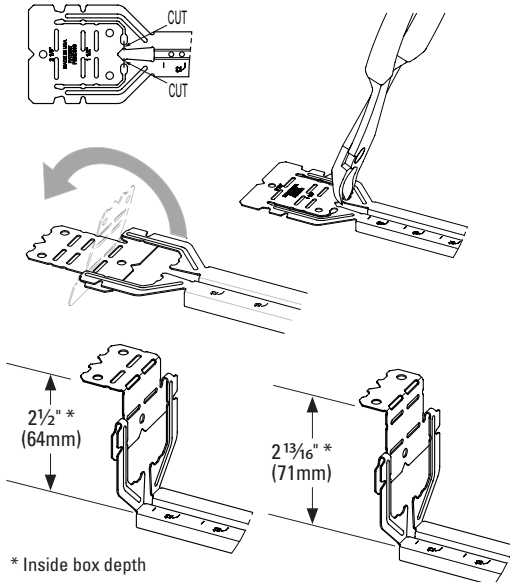

# Telescoping Bracket & Box Mounting Clip

UPC Part #	Catalog #	Description	W (in)	W (mm)	Box Qty.
79903863001	BB2-16T	Telescoping Bracket	11" - 18"	280 - 450	50
79903863002	BB2-24T	Telescoping Bracket	15 1/2" - 26"	390 - 660	50
79903863003	BB2TSC	Box Mounting Clip	--	--	100

Bend flange as shown for 1 1/2" and 2 1/8" box depths:

Cut and bend flange as shown for 2 1/2" and 2 13/16" box depths:

When BB2-16T or BB2-24T is used on metal studs in Canada, at least one (1) listed Box Stabilizer must be installed on the electrical box closest to the center of the bracket to maintain cUL listing.

### Recommended Box Stabilizers

Catalog #	Metal Stud Size
BB12	2 1/2" - 4"
BB12-6	6"
BF1-40	1 1/2"
BF1-56	3 1/2"
BF1-64	4"
BF1-96	6"

Eaton  
1000 Eaton Boulevard  
Cleveland, OH 44122  
United States  
Eaton.com