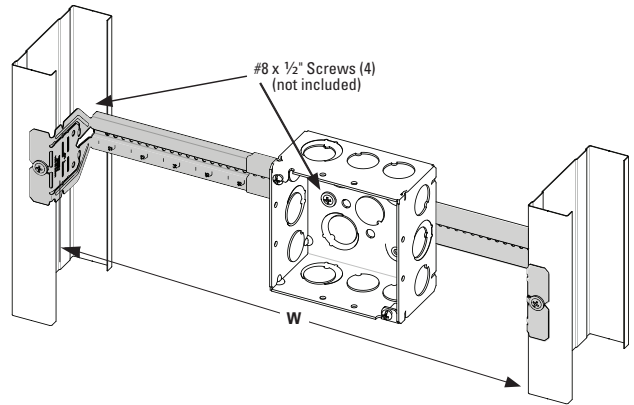

# Telescoping Bracket & Box Mounting Clip

UPC Part #	Catalog #	Description	W (in)	W (mm)	Box Qty.
79903863001	BB2-16T	Telescoping Bracket	11" - 18"	280 - 450	50
79903863002	BB2-24T	Telescoping Bracket	15 1/2" - 26"	390 - 660	50
79903863003	BB2TSC	Box Mounting Clip	--	--	100

Bend flange as shown for 1 1/2" and 2 1/8" box depths:

Cut and bend flange as shown for 2 1/2" and 2 13/16" box depths:

When BB2-16T or BB2-24T is used on metal studs in Canada, at least one (1) listed Box Stabilizer must be installed on the electrical box closest to the center of the bracket to maintain cUL listing.

### Recommended Box Stabilizers

Catalog #	Metal Stud Size
BB12	2 1/2" - 4"
BB12-6	6"
BF1-40	1 1/2"
BF1-56	3 1/2"
BF1-64	4"
BF1-96	6"

Eaton  
1000 Eaton Boulevard  
Cleveland, OH 44122  
United States  
Eaton.com