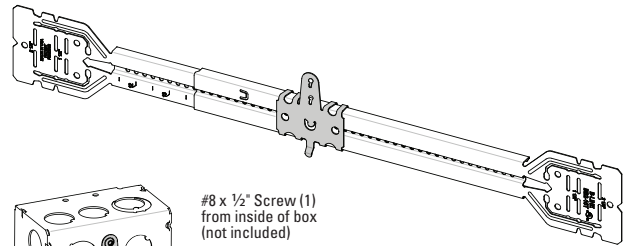

# Telescoping Bracket & Box Mounting Clip

UPC Part #	Catalog #	Description	W (in)	W (mm)	Box Qty.
79903863001	BB2-16T	Telescoping Bracket	11" - 18"	280 - 450	50
79903863002	BB2-24T	Telescoping Bracket	15 1/2" - 26"	390 - 660	50
79903863003	BB2TSC	Box Mounting Clip	--	--	100

Bend flange as shown for 1 1/2" and 2 1/8" box depths:

Cut and bend flange as shown for 2 1/2" and 2 13/16" box depths:

When BB2-16T or BB2-24T is used on metal studs in Canada, at least one (1) listed Box Stabilizer must be installed on the electrical box closest to the center of the bracket to maintain cUL listing.