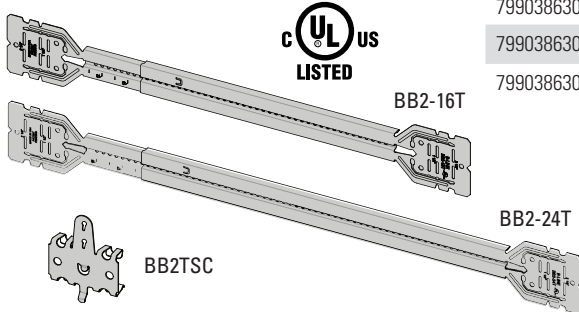

Bend flange as shown for 1 1/2" and 2 1/8" box depths:

Cut and bend flange as shown for 2 1/2" and 2 13/16" box depths:

When BB2-16T or BB2-24T is used on metal studs in Canada, at least one (1) listed Box Stabilizer must be installed on the electrical box closest to the center of the bracket to maintain cUL listing.

### Recommended Box Stabilizers

Catalog #	Metal Stud Size
BB12	2 1/2" - 4"
BB12-6	6"
BF1-40	1 1/2"
BF1-56	3 1/2"
BF1-64	4"
BF1-96	6"

Eaton  
1000 Eaton Boulevard  
Cleveland, OH 44122  
United States  
Eaton.com

# Telescoping Bracket & Box Mounting Clip

UPC Part #	Catalog #	Description	W (in)	W (mm)	Box Qty.
79903863001	BB2-16T	Telescoping Bracket	11" - 18"	280 - 450	50
79903863002	BB2-24T	Telescoping Bracket	15 1/2" - 26"	390 - 660	50
79903863003	BB2TSC	Box Mounting Clip	--	--	100