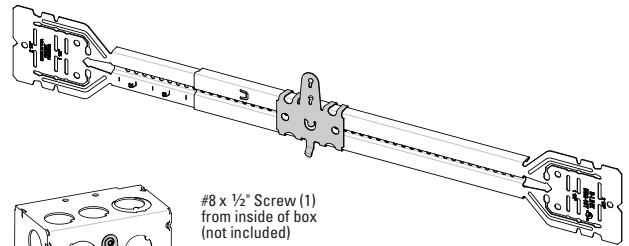

# Telescoping Bracket & Box Mounting Clip

UPC Part #	Catalog #	Description	W (in)	W (mm)	Box Qty.
79903863001	BB2-16T	Telescoping Bracket	11" - 18"	280 - 450	50
79903863002	BB2-24T	Telescoping Bracket	15 1/2" - 26"	390 - 660	50
79903863003	BB2TSC	Box Mounting Clip	--	--	100

Bend flange as shown for 1 1/2" and 2 1/8" box depths:

Cut and bend flange as shown for 2 1/2" and 2 13/16" box depths:

When BB2-16T or BB2-24T is used on metal studs in Canada, at least one (1) listed Box Stabilizer must be installed on the electrical box closest to the center of the bracket to maintain cUL listing.

### Recommended Box Stabilizers

Catalog #	Metal Stud Size
BB12	2 1/2" - 4"
BB12-6	6"
BF1-40	1 1/2"
BF1-56	3 1/2"
BF1-64	4"
BF1-96	6"

Eaton  
1000 Eaton Boulevard  
Cleveland, OH 44122  
United States  
Eaton.com