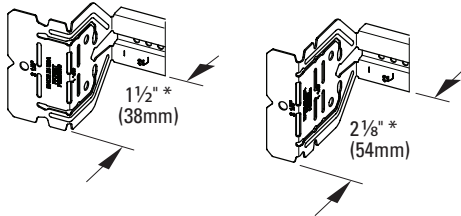

# Telescoping Bracket & Box Mounting Clip

UPC Part #	Catalog #	Description	W (in)	W (mm)	Box Qty.
79903863001	BB2-16T	Telescoping Bracket	11" - 18"	280 - 450	50
79903863002	BB2-24T	Telescoping Bracket	15 1/2" - 26"	390 - 660	50
79903863003	BB2TSC	Box Mounting Clip	--	--	100

Bend flange as shown for 1 1/2" and 2 1/8" box depths:

Cut and bend flange as shown for 2 1/2" and 2 13/16" box depths:

When BB2-16T or BB2-24T is used on metal studs in Canada, at least one (1) listed Box Stabilizer must be installed on the electrical box closest to the center of the bracket to maintain cUL listing.

### Recommended Box Stabilizers

Catalog #	Metal Stud Size
BB12	2 1/2" - 4"
BB12-6	6"
BF1-40	1 1/2"
BF1-56	3 1/2"
BF1-64	4"
BF1-96	6"

Eaton  
1000 Eaton Boulevard  
Cleveland, OH 44122  
United States  
Eaton.com