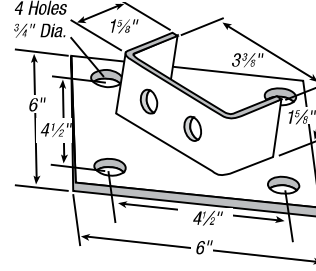

Fittings and Brackets

Post Bases

Metal Framing & Cable Tray — Superstrut® Metal Framing System

CAT. NO. AP-231

CAT. NO. AP-232

CAT. NO. AP-234

CAT. NO. AP-235

CAT. NO. AP-231FL

CAT. NO. AP-232FL

CAT. NO. AP-234FL

CAT. NO. AP-235FL

CAT. NO. AP-231SQ

CAT. NO. AP-234SQ

CAT. NO. AW-239

CAT. NO. AP-206

CAT. NO. AP-232SQ