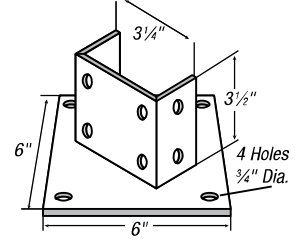

CAT. NO. AP-235