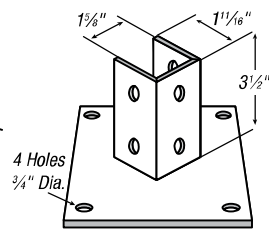

CAT. NO. AP-235SQ

Standard Finish — GoldGalv®, unless otherwise stated.
Add EG suffix for SilverGalv® Finish

Fittings and Brackets

Post Bases

Metal Framing & Cable Tray — Superstrut® Metal Framing System

CAT. NO. AP-231