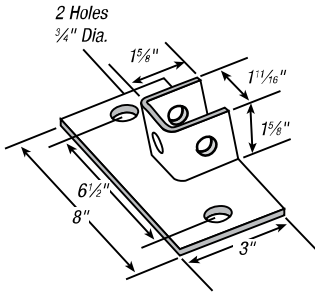

CAT. NO. AP-235SQ

Standard Finish — GoldGalv®, unless otherwise stated.
Add EG suffix for SilverGalv® Finish

Fittings and Brackets

Post Bases

Metal Framing & Cable Tray — Superstrut® Metal Framing System

CAT. NO. AP-231

CAT. NO. AP-232

CAT. NO. AP-234

CAT. NO. AP-235

CAT. NO. AP-231FL

CAT. NO. AP-232FL

CAT. NO. AP-234FL

CAT. NO. AP-235FL

CAT. NO. AP-231SQ