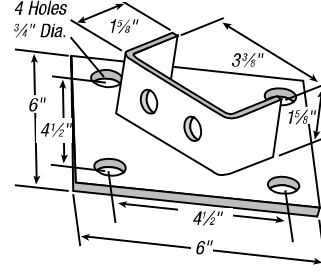

CAT. NO. AP-234