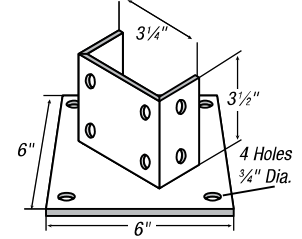

Fittings and Brackets

Post Bases

Metal Framing & Cable Tray — Superstrut® Metal Framing System

CAT. NO. AP-231

CAT. NO. AP-232

CAT. NO. AP-234

CAT. NO. AP-235

CAT. NO. AP-231FL