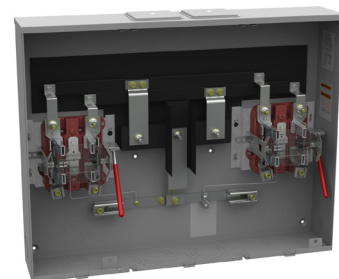

U2872-XT-5T9