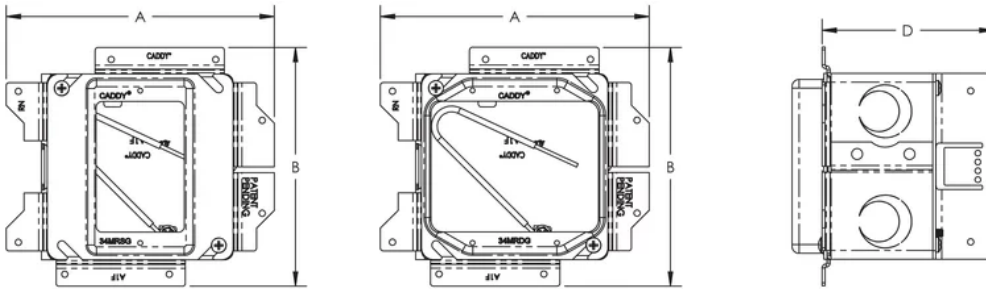

## PRODUCT ATTRIBUTES

Material: Steel

Finish: Pregalvanized

Knockout Sizes: (8) 1/2", 3/4"

Gang: 1

Ground Wire Included: Yes

Back Plate Pre-assembled: Yes

Box Volume: 32.8in<sup>3</sup>

Drywall Thickness: 5/8"

Depth (D): 3 5/8"

A: 5 3/4"

B: 5 1/8"

## DIAGRAMS