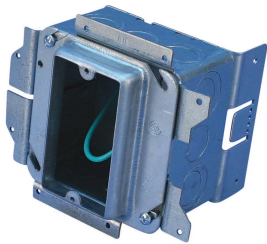

NVENT CADDY ALL-IN-ONE STUD-MOUNTED WITH REMOVABLE MUD RING, 1 GANG, W/GROUND, 5/8" DRYWALL, 3 5/8"

CATALOG NUMBER

A1SF1G

CERTIFICATIONS

FEATURES

Removable mud ring provides front access to the interior of the box

Box remains fixed in place when mud ring is removed

Includes multiple knockouts on each side of the box

Assemblies keyed for precise alignment when installed on both sides of a stud

PRODUCT ATTRIBUTES

Material: Steel

Finish: Pregalvanized

Knockout Sizes: (8) 1/2", 3/4"

Gang: 1

Ground Wire Included: Yes

Back Plate Pre-assembled: Yes