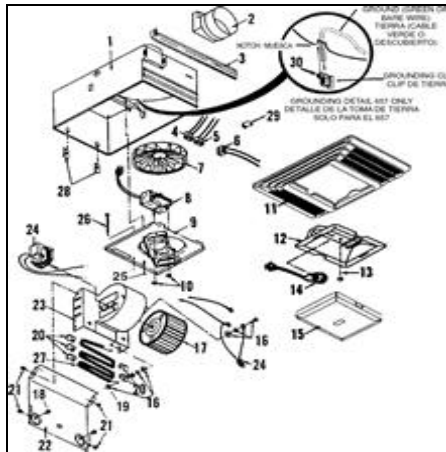

Close Window

Products Dealer Locator **Shop for Parts** Customer Service About Us

Parts Store ▼
Search Results

You searched for: 657 Fan/Light

Listed below are the parts available for this model.

Instructions: Use the parts explosion image to locate the associated part key number. Select the matching part key from the list below. Then add the desired item to your shopping cart by selecting "Add to Cart" or Search Again to locate parts for a different model.