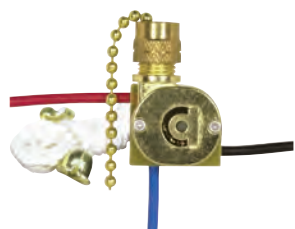

Pull Chain Canopy & Ceiling Fan

90-704 Brass Finish

**On-Off Canopy Switch, Single Circuit w/Metal Chain,
White Cord & Bell, Rated: 6A-125V, 3A-250V**

Cat No.	Finish	Function	Bushing	Leads	Strip	Packed
90-704	Brass	On-Off	3/8"	6"	3/4"	500
90-505	Nickel	On-Off	3/8"	6"	3/4"	500

90-2260 Brass Finish

**3-Way Canopy Switch, 2 Circuit, 4 Position w/Metal Chain,
White Cord & Bell, Rated: 6A-125V, 3A-250V**

Cat No.	Finish	Function	Bushing	Leads	Strip	Packed
90-2260	Brass	4 Position	3/8"	6"	3/4"	500
90-2261	Nickel	4 Position	3/8"	6"	3/4"	500

90-689 Nickel Finish

**3-Way Ceiling Fan Switch, 2 Circuit w/Metal Chain,
White Cord & Bell, Rated: 6A-125V, 3A-250V**

Cat No.	Finish	Function	Bushing	Leads	Strip	Packed
90-689	Nickel	3-Way	3/8"	6"	3/4"	100

80-1983 Nickel Finish

**3 Speed Ceiling Fan Switch, 4 Wire Quick Connect, 2 Circuit
w/Metal Chain, White Cord & Bell, No Leads,
Rated: 6A-125V, 3A-250V**

Cat No.	Finish	Function	Bushing	Leads	Strip	Packed
80-1983	Nickel	3 Speed	3/8"	None	N/A	250
80-1994	Brass	3 Speed	3/8"	None	N/A	250