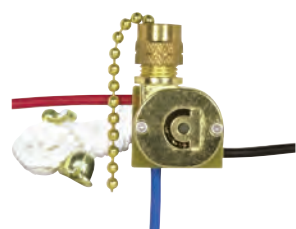

90-689 Nickel Finish

**3-Way Ceiling Fan Switch, 2 Circuit w/Metal Chain,
White Cord & Bell, Rated: 6A-125V, 3A-250V**

Cat No.	Finish	Function	Bushing	Leads	Strip	Packed
90-689	Nickel	3-Way	3/8"	6"	3/4"	100

80-1983 Nickel Finish

**3 Speed Ceiling Fan Switch, 4 Wire Quick Connect, 2 Circuit
w/Metal Chain, White Cord & Bell, No Leads,
Rated: 6A-125V, 3A-250V**

Cat No.	Finish	Function	Bushing	Leads	Strip	Packed
80-1983	Nickel	3 Speed	3/8"	None	N/A	250
80-1994	Brass	3 Speed	3/8"	None	N/A	250

**No. 6
Chain**

Pull Chain Canopy & Ceiling Fan

90-704 Brass Finish

On-Off Canopy Switch, Single Circuit w/Metal Chain, White Cord & Bell, Rated: 6A-125V, 3A-250V

Cat No.	Finish	Function	Bushing	Leads	Strip	Packed
90-704	Brass	On-Off	3/8"	6"	3/4"	500
90-505	Nickel	On-Off	3/8"	6"	3/4"	500

90-689 Nickel Finish

3-Way Ceiling Fan Switch, 2 Circuit w/Metal Chain, White Cord & Bell, Rated: 6A-125V, 3A-250V

Cat No.	Finish	Function	Bushing	Leads	Strip	Packed
90-689	Nickel	3-Way	3/8"	6"	3/4"	100