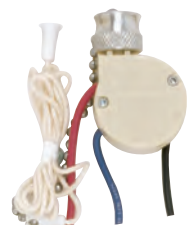

80-1983 Nickel Finish

**3 Speed Ceiling Fan Switch, 4 Wire Quick Connect, 2 Circuit
w/Metal Chain, White Cord & Bell, No Leads,
Rated: 6A-125V, 3A-250V**

Cat No.	Finish	Function	Bushing	Leads	Strip	Packed
80-1983	Nickel	3 Speed	3/8"	None	N/A	250
80-1994	Brass	3 Speed	3/8"	None	N/A	250

**No. 6
Chain**

Pull Chain Canopy & Ceiling Fan

90-704 Brass Finish

On-Off Canopy Switch, Single Circuit w/Metal Chain, White Cord & Bell, Rated: 6A-125V, 3A-250V

Cat No.	Finish	Function	Bushing	Leads	Strip	Packed
90-704	Brass	On-Off	3/8"	6"	3/4"	500
90-505	Nickel	On-Off	3/8"	6"	3/4"	500

90-2260 Brass Finish

3-Way Canopy Switch, 2 Circuit, 4 Position w/Metal Chain, White Cord & Bell, Rated: 6A-125V, 3A-250V

Cat No.	Finish	Function	Bushing	Leads	Strip	Packed
90-2260	Brass	4 Position	3/8"	6"	3/4"	500
90-2261	Nickel	4 Position	3/8"	6"	3/4"	500

90-689 Nickel Finish

3-Way Ceiling Fan Switch, 2 Circuit w/Metal Chain, White Cord & Bell, Rated: 6A-125V, 3A-250V

Cat No.	Finish	Function	Bushing	Leads	Strip	Packed
90-689	Nickel	3-Way	3/8"	6"	3/4"	100