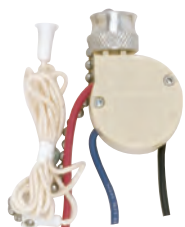

Pull Chain Canopy & Ceiling Fan

90-704 Brass Finish

**On-Off Canopy Switch, Single Circuit w/Metal Chain,
White Cord & Bell, Rated: 6A-125V, 3A-250V**

Cat No.	Finish	Function	Bushing	Leads	Strip	Packed
90-704	Brass	On-Off	3/8"	6"	3/4"	500
90-505	Nickel	On-Off	3/8"	6"	3/4"	500

90-2260 Brass Finish

**3-Way Canopy Switch, 2 Circuit, 4 Position w/Metal Chain,
White Cord & Bell, Rated: 6A-125V, 3A-250V**

Cat No.	Finish	Function	Bushing	Leads	Strip	Packed
90-2260	Brass	4 Position	3/8"	6"	3/4"	500
90-2261	Nickel	4 Position	3/8"	6"	3/4"	500

90-689 Nickel Finish

**3-Way Ceiling Fan Switch, 2 Circuit w/Metal Chain,
White Cord & Bell, Rated: 6A-125V, 3A-250V**

Cat No.	Finish	Function	Bushing	Leads	Strip	Packed
90-689	Nickel	3-Way	3/8"	6"	3/4"	100

80-1983 Nickel Finish

**3 Speed Ceiling Fan Switch, 4 Wire Quick Connect, 2 Circuit
w/Metal Chain, White Cord & Bell, No Leads,
Rated: 6A-125V, 3A-250V**

Cat No.	Finish	Function	Bushing	Leads	Strip	Packed
80-1983	Nickel	3 Speed	3/8"	None	N/A	250
80-1994	Brass	3 Speed	3/8"	None	N/A	250