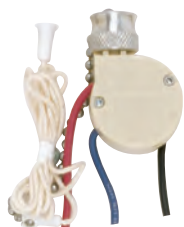

Pull Chain Canopy & Ceiling Fan

90-704 Brass Finish

**On-Off Canopy Switch, Single Circuit w/Metal Chain,
White Cord & Bell, Rated: 6A-125V, 3A-250V**

Cat No.	Finish	Function	Bushing	Leads	Strip	Packed
90-704	Brass	On-Off	3/8"	6"	3/4"	500
90-505	Nickel	On-Off	3/8"	6"	3/4"	500

90-2260 Brass Finish

**3-Way Canopy Switch, 2 Circuit, 4 Position w/Metal Chain,
White Cord & Bell, Rated: 6A-125V, 3A-250V**

Cat No.	Finish	Function	Bushing	Leads	Strip	Packed
90-2260	Brass	4 Position	3/8"	6"	3/4"	500
90-2261	Nickel	4 Position	3/8"	6"	3/4"	500

90-689 Nickel Finish

**3-Way Ceiling Fan Switch, 2 Circuit w/Metal Chain,
White Cord & Bell, Rated: 6A-125V, 3A-250V**

Cat No.	Finish	Function	Bushing	Leads	Strip	Packed
90-689	Nickel	3-Way	3/8"	6"	3/4"	100

80-1983 Nickel Finish

**3 Speed Ceiling Fan Switch, 4 Wire Quick Connect, 2 Circuit
w/Metal Chain, White Cord & Bell, No Leads,
Rated: 6A-125V, 3A-250V**

Cat No.	Finish	Function	Bushing	Leads	Strip	Packed
80-1983	Nickel	3 Speed	3/8"	None	N/A	250
80-1994	Brass	3 Speed	3/8"	None	N/A	250