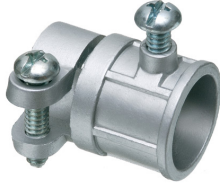

861

Combination Couplings

Combination Coupling (EMT Set-Screw to Flex)

Country of Origin: USA

Weight: 0.088 lbs/each

Height: 1.650"

Width: 1.400"

Material(s): Zinc

Cable Range: 0.850 - 0.910

EMT Size: 1/2"

Flex Cable Size: 1/2"

Trade Size: 1/2"

Packaging

Unit: 25 pcs

Standard: 250 pcs

Arlington[®]

1 Stauffer Industrial Park
Scranton, PA 18517
800/233.4717
Fax 570/562.0646
www.aifittings.com

861

Combination Couplings

Combination Coupling (EMT Set-Screw to Flex)

Country of Origin: USA

Weight: 0.088 lbs/each

Height: 1.650"

Width: 1.400"

Material(s): Zinc

Cable Range: 0.850 - 0.910

EMT Size: 1/2"

Flex Cable Size: 1/2"

Trade Size: 1/2"

Packaging