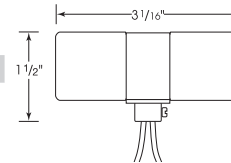

80-1330
Glazed
660W-250V

Twin Porcelain Socket w/Flange Bushing Cap

Cat No.	Leads	Cap	Screw Shell	Master
80-1314	9" AWM B/W 150°	1/8 IPS	CSSNP	100/10

80-1314
Glazed
660W-250V

Twin Porcelain Socket w/Top Bracket Pre-Wired

Cat No.	Leads	Cap	Screw Shell	Master
80-2492	9" AWM B/W 150°	1/8 IPS	CSSNP	100/10

80-2492
Glazed
660W-250V

Twin 2 Circuit-3 Wire Porcelain Socket w/Single 1/8 IP Bushing

Cat No.	Leads	Cap	Screw Shell	Master
80-1081	24" AWM 150°	1/8 IPS	CSSNP	100/10

80-1081
Glazed
660W-250V

Three Light Porcelain Socket w/ 1/8 IP Slip Hole w/Metal Strap

Cat No.	Leads	Screw Shell	Master
80-1082	24" AWM 150°	Aluminum	100 Bulk

80-1082
Glazed
660W-250V