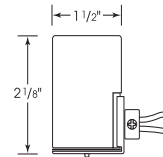

Medium Base Lampholders

Porcelain—Pre-Wired Sockets

SOCKETS & LAMP HOLDERS

Keyless Porcelain Socket w/Side Mount Bushing

Cat No.	Leads	Cap	Screw Shell	Master
80-1330	9" AWM B/W 150°	1/8 IPS	CSSNP	100/10
80-1445	12" AWM B/W 105°	1/8 IPS	CSSNP	200/10
80-1329	36" - 18/2 SPT-2 105° Clear Gold	1/8 IPS	CSSNP	100/10

80-1330
Glazed
660W-250V

Twin Porcelain Socket w/Flange Bushing Cap

Cat No.	Leads	Cap	Screw Shell	Master
80-1314	9" AWM B/W 150°	1/8 IPS	CSSNP	100/10

80-1314
Glazed
660W-250V

Twin Porcelain Socket w/Top Bracket Pre-Wired