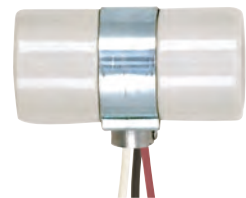

Medium Base Lampholders

Porcelain—Pre-Wired Sockets

SOCKETS & LAMP HOLDERS

Keyless Porcelain Socket w/Side Mount Bushing

Cat No.	Leads	Cap	Screw Shell	Master
80-1330	9" AWM B/W 150°	1/8 IPS	CSSNP	100/10
80-1445	12" AWM B/W 105°	1/8 IPS	CSSNP	200/10
80-1329	36" - 18/2 SPT-2 105° Clear Gold	1/8 IPS	CSSNP	100/10

80-1330
Glazed
660W-250V

Twin Porcelain Socket w/Flange Bushing Cap

Cat No.	Leads	Cap	Screw Shell	Master
80-1314	9" AWM B/W 150°	1/8 IPS	CSSNP	100/10

80-1314
Glazed
660W-250V

Twin Porcelain Socket w/Top Bracket Pre-Wired

Cat No.	Leads	Cap	Screw Shell	Master
80-2492	9" AWM B/W 150°	1/8 IPS	CSSNP	100/10

80-2492
Glazed
660W-250V

Twin 2 Circuit-3 Wire Porcelain Socket w/Single 1/8 IP Bushing

Cat No.	Leads	Cap	Screw Shell	Master
80-1081	24" AWM 150°	1/8 IPS	CSSNP	100/10

80-1081
Glazed
660W-250V

Three Light Porcelain Socket w/ 1/8 IP Slip Hole w/Metal Strap

Cat No.	Leads	Screw Shell	Master
80-1082	24" AWM 150°	Aluminum	100 Bulk

80-1082
Glazed
660W-250V