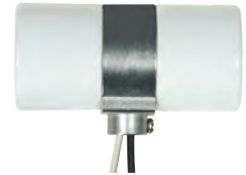

Medium Base Lampholders

Porcelain—Pre-Wired Sockets

SOCKETS & LAMP HOLDERS

Keyless Porcelain Socket w/Side Mount Bushing

Cat No.	Leads	Cap	Screw Shell	Master
80-1330	9" AWM B/W 150°	1/8 IPS	CSSNP	100/10
80-1445	12" AWM B/W 105°	1/8 IPS	CSSNP	200/10
80-1329	36" - 18/2 SPT-2 105° Clear Gold	1/8 IPS	CSSNP	100/10

80-1330
Glazed
660W-250V

Twin Porcelain Socket w/Flange Bushing Cap

Cat No.	Leads	Cap	Screw Shell	Master
80-1314	9" AWM B/W 150°	1/8 IPS	CSSNP	100/10

80-1314
Glazed
660W-250V

Twin Porcelain Socket w/Top Bracket Pre-Wired

Cat No.	Leads	Cap	Screw Shell	Master
80-2492	9" AWM B/W 150°	1/8 IPS	CSSNP	100/10

80-2492
Glazed
660W-250V

Twin 2 Circuit-3 Wire Porcelain Socket w/Single 1/8 IP Bushing

Cat No.	Leads	Cap	Screw Shell	Master
80-1081	24" AWM 150°	1/8 IPS	CSSNP	100/10

80-1081
Glazed
660W-250V

Three Light Porcelain Socket w/ 1/8 IP Slip Hole w/Metal Strap

Cat No.	Leads	Screw Shell	Master
80-1082	24" AWM 150°	Aluminum	100 Bulk

80-1082
Glazed
660W-250V