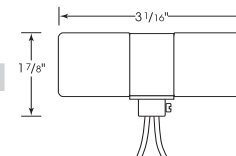

80-1330
Glazed
660W-250V

Twin Porcelain Socket w/Flange Bushing Cap

Cat No.	Leads	Cap	Screw Shell	Master
80-1314	9" AWM B/W 150°	1/8 IPS	CSSNP	100/10

80-1314
Glazed
660W-250V

Twin Porcelain Socket w/Top Bracket Pre-Wired

Cat No.	Leads	Cap	Screw Shell	Master
80-2492	9" AWM B/W 150°	1/8 IPS	CSSNP	100/10

80-2492
Glazed
660W-250V

Twin 2 Circuit-3 Wire Porcelain Socket w/Single 1/8 IP Bushing

Cat No.	Leads	Cap	Screw Shell	Master
80-1081	24" AWM 150°	1/8 IPS	CSSNP	100/10