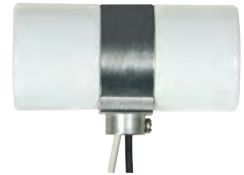

Medium Base Lampholders

Porcelain—Pre-Wired Sockets

SOCKETS & LAMP HOLDERS

Keyless Porcelain Socket w/Side Mount Bushing

Cat No.	Leads	Cap	Screw Shell	Master
80-1330	9" AWM B/W 150°	1/8 IPS	CSSNP	100/10
80-1445	12" AWM B/W 105°	1/8 IPS	CSSNP	200/10
80-1329	36" - 18/2 SPT-2 105° Clear Gold	1/8 IPS	CSSNP	100/10

80-1330
Glazed
660W-250V

Twin Porcelain Socket w/Flange Bushing Cap

Cat No.	Leads	Cap	Screw Shell	Master
80-1314	9" AWM B/W 150°	1/8 IPS	CSSNP	100/10

80-1314
Glazed
660W-250V

Twin Porcelain Socket w/Top Bracket Pre-Wired

Cat No.	Leads	Cap	Screw Shell	Master
80-2492	9" AWM B/W 150°	1/8 IPS	CSSNP	100/10

80-2492
Glazed
660W-250V

Twin 2 Circuit-3 Wire Porcelain Socket w/Single 1/8 IP Bushing

Cat No.	Leads	Cap	Screw Shell	Master
80-1081	24" AWM 150°	1/8 IPS	CSSNP	100/10

80-1081
Glazed
660W-250V

Three Light Porcelain Socket w/ 1/8 IP Slip Hole w/Metal Strap

Cat No.	Leads	Screw Shell	Master
80-1082	24" AWM 150°	Aluminum	100 Bulk

80-1082
Glazed
660W-250V

Medium Base Lampholders