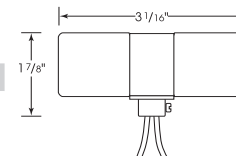

Twin 2 Circuit-3 Wire Porcelain Socket w/Single 1/8 IP Bushing

Cat No.	Leads	Cap	Screw Shell	Master
80-1081	24" AWM 150°	1/8 IPS	CSSNP	100/10

80-1081
Glazed
660W-250V