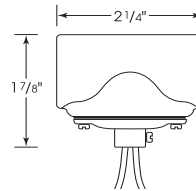

Twin Porcelain Socket w/Flange Bushing Cap

Cat No.	Leads	Cap	Screw Shell	Master
80-1314	9" AWM B/W 150°	1/8 IPS	CSSNP	100/10

80-1314
Glazed
660W-250V