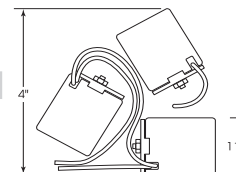

80-1330
Glazed
660W-250V

Twin Porcelain Socket w/Flange Bushing Cap

Cat No.	Leads	Cap	Screw Shell	Master
80-1314	9" AWM B/W 150°	1/8 IPS	CSSNP	100/10

80-1314
Glazed
660W-250V

Twin Porcelain Socket w/Top Bracket Pre-Wired

Cat No.	Leads	Cap	Screw Shell	Master
80-2492	9" AWM B/W 150°	1/8 IPS	CSSNP	100/10

80-2492
Glazed
660W-250V

Twin 2 Circuit-3 Wire Porcelain Socket w/Single 1/8 IP Bushing

Cat No.	Leads	Cap	Screw Shell	Master
80-1081	24" AWM 150°	1/8 IPS	CSSNP	100/10

80-1081
Glazed
660W-250V

Three Light Porcelain Socket w/ 1/8 IP Slip Hole w/Metal Strap

Cat No.	Leads	Screw Shell	Master
80-1082	24" AWM 150°	Aluminum	100 Bulk

80-1082
Glazed
660W-250V