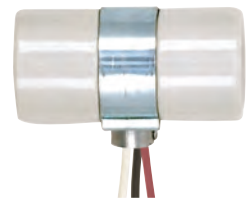

80-1081
Glazed
660W-250V

Three Light Porcelain Socket w/ 1/8 IP Slip Hole w/Metal Strap

Cat No.	Leads	Screw Shell	Master
80-1082	24" AWM 150°	Aluminum	100 Bulk

80-1082
Glazed
660W-250V

Medium Base Lampholders

80-1330
Glazed
660W-250V

Twin Porcelain Socket w/Flange Bushing Cap

Cat No.	Leads	Cap	Screw Shell	Master
80-1314	9" AWM B/W 150°	1/8 IPS	CSSNP	100/10

80-1314
Glazed
660W-250V

Twin Porcelain Socket w/Top Bracket Pre-Wired

Cat No.	Leads	Cap	Screw Shell	Master
80-2492	9" AWM B/W 150°	1/8 IPS	CSSNP	100/10

80-2492
Glazed
660W-250V

Twin 2 Circuit-3 Wire Porcelain Socket w/Single 1/8 IP Bushing

Cat No.	Leads	Cap	Screw Shell	Master
80-1081	24" AWM 150°	1/8 IPS	CSSNP	100/10

80-1081
Glazed
660W-250V

Three Light Porcelain Socket w/ 1/8 IP Slip Hole w/Metal Strap

Cat No.	Leads	Screw Shell	Master
80-1082	24" AWM 150°	Aluminum	100 Bulk

80-1082
Glazed
660W-250V