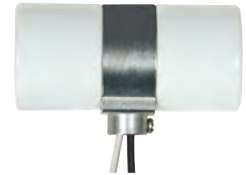

80-1081
Glazed
660W-250V

Three Light Porcelain Socket w/ 1/8 IP Slip Hole w/Metal Strap

Cat No.	Leads	Screw Shell	Master
80-1082	24" AWM 150°	Aluminum	100 Bulk

80-1082
Glazed
660W-250V

Medium Base Lampholders

80-1330
Glazed
660W-250V

Twin Porcelain Socket w/Flange Bushing Cap

Cat No.	Leads	Cap	Screw Shell	Master
80-1314	9" AWM B/W 150°	1/8 IPS	CSSNP	100/10

80-1314
Glazed
660W-250V

Twin Porcelain Socket w/Top Bracket Pre-Wired

Cat No.	Leads	Cap	Screw Shell	Master
80-2492	9" AWM B/W 150°	1/8 IPS	CSSNP	100/10

80-2492
Glazed
660W-250V

Twin 2 Circuit-3 Wire Porcelain Socket w/Single 1/8 IP Bushing

Cat No.	Leads	Cap	Screw Shell	Master
80-1081	24" AWM 150°	1/8 IPS	CSSNP	100/10

80-1081
Glazed
660W-250V

Three Light Porcelain Socket w/ 1/8 IP Slip Hole w/Metal Strap

Cat No.	Leads	Screw Shell	Master
80-1082	24" AWM 150°	Aluminum	100 Bulk

80-1082
Glazed
660W-250V