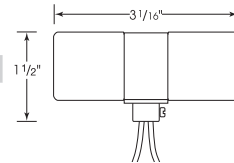

Twin Porcelain Socket w/Top Bracket Pre-Wired

Cat No.	Leads	Cap	Screw Shell	Master
80-2492	9" AWM B/W 150°	1/8 IPS	CSSNP	100/10

80-2492
Glazed
660W-250V