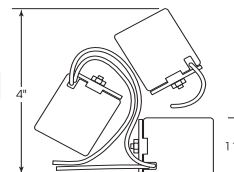

Three Light Porcelain Socket w/ 1/8 IP Slip Hole w/Metal Strap

Cat No.	Leads	Screw Shell	Master
80-1082	24" AWM 150°	Aluminum	100 Bulk