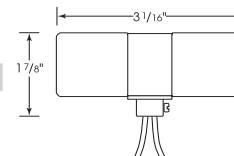

Twin 2 Circuit-3 Wire Porcelain Socket w/Single 1/8 IP Bushing

Cat No.	Leads	Cap	Screw Shell	Master
80-1081	24" AWM 150°	1/8 IPS	CSSNP	100/10

80-1081
Glazed
660W-250V