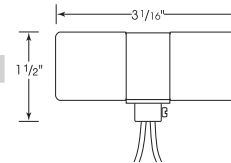

Twin Porcelain Socket w/Top Bracket Pre-Wired

Cat No.	Leads	Cap	Screw Shell	Master
80-2492	9" AWM B/W 150°	1/8 IPS	CSSNP	100/10

80-2492
Glazed
660W-250V