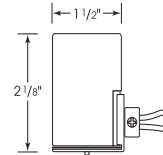

Medium Base Lampholders

Porcelain—Pre-Wired Sockets

SOCKETS & LAMP HOLDERS

Keyless Porcelain Socket w/Side Mount Bushing

Cat No.	Leads	Cap	Screw Shell	Master
80-1330	9" AWM B/W 150°	1/8 IPS	CSSNP	100/10
80-1445	12" AWM B/W 105°	1/8 IPS	CSSNP	200/10
80-1329	36" - 18/2 SPT-2 105° Clear Gold	1/8 IPS	CSSNP	100/10