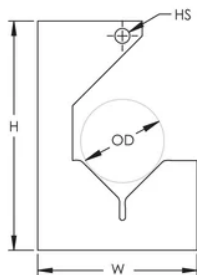

Material: Steel

Finish: Plain

Outer Diameter (OD): 1" Max

Hole Size (HS): 0.19"

Height (H): 2.88"

Width (W): 2"

DIAGRAMS

WARNING

FEATURES

Permits EMT, MC and AC to be pulled through metal stud

Requires a self-tapping screw to install

PRODUCT ATTRIBUTES

Material: Steel

Finish: Plain

Outer Diameter (OD): 1" Max

Hole Size (HS): 0.19"

Height (H): 2.88"

Width (W): 2"

DIAGRAMS

WARNING

nVent products shall be installed and used only as indicated in nVent's product instruction sheets and training materials. Instruction sheets are available at www.nvent.com and from your nVent customer service representative. Improper installation, misuse, misapplication or other failure to completely follow nVent's instructions and warnings may cause product malfunction, property damage, serious bodily injury and death and/or void your warranty.