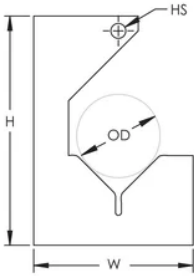

Material: Steel

Finish: Plain

Outer Diameter (OD): 1" Max

Hole Size (HS): 0.19"

Height (H): 2.88"

Width (W): 2"

DIAGRAMS

WARNING

FEATURES

Permits EMT, MC and AC to be pulled through metal stud

Requires a self-tapping screw to install

PRODUCT ATTRIBUTES

Material: Steel

Finish: Plain

Outer Diameter (OD): 1" Max

Hole Size (HS): 0.19"

Height (H): 2.88"

Width (W): 2"

DIAGRAMS

WARNING

nVent products shall be installed and used only as indicated in nVent's product instruction sheets and training materials. Instruction sheets are available at www.nvent.com and from your nVent customer service representative. Improper installation, misuse, misapplication or other failure to completely follow nVent's instructions and warnings may cause product malfunction, property damage, serious bodily injury and death and/or void your warranty.