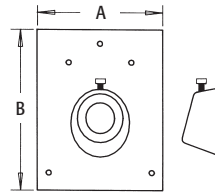

Aluminum Roof Flashing

Cast aluminum. Includes set-screw(s) to secure pipe and compound.

CATALOG NUMBER	UPC/DCI/NAED MFG #018997	TRADE SIZE	STD PKG	DIM A	DIM B
723	00723	1-1/4	10	7.250	9.500
724	00724	1-1/2	10	9.000	11.000
725	00725	2	5	9.000	11.000
726	00726	1-1/4 to 2	10	7.750	15.000

UL/CSA not applicable.

723