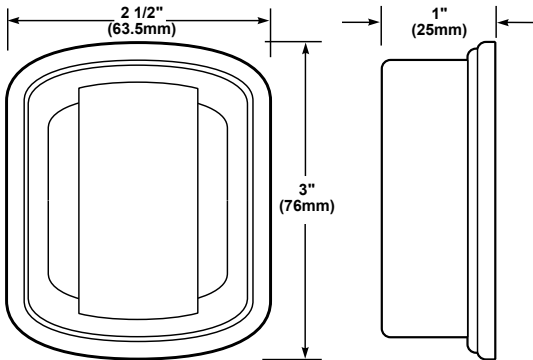

Weights and Dimensions

Cat. No.	Approx. Net Weight (lb.)	Approx. Shipping Weight (lb.)
725	0.26	0.28